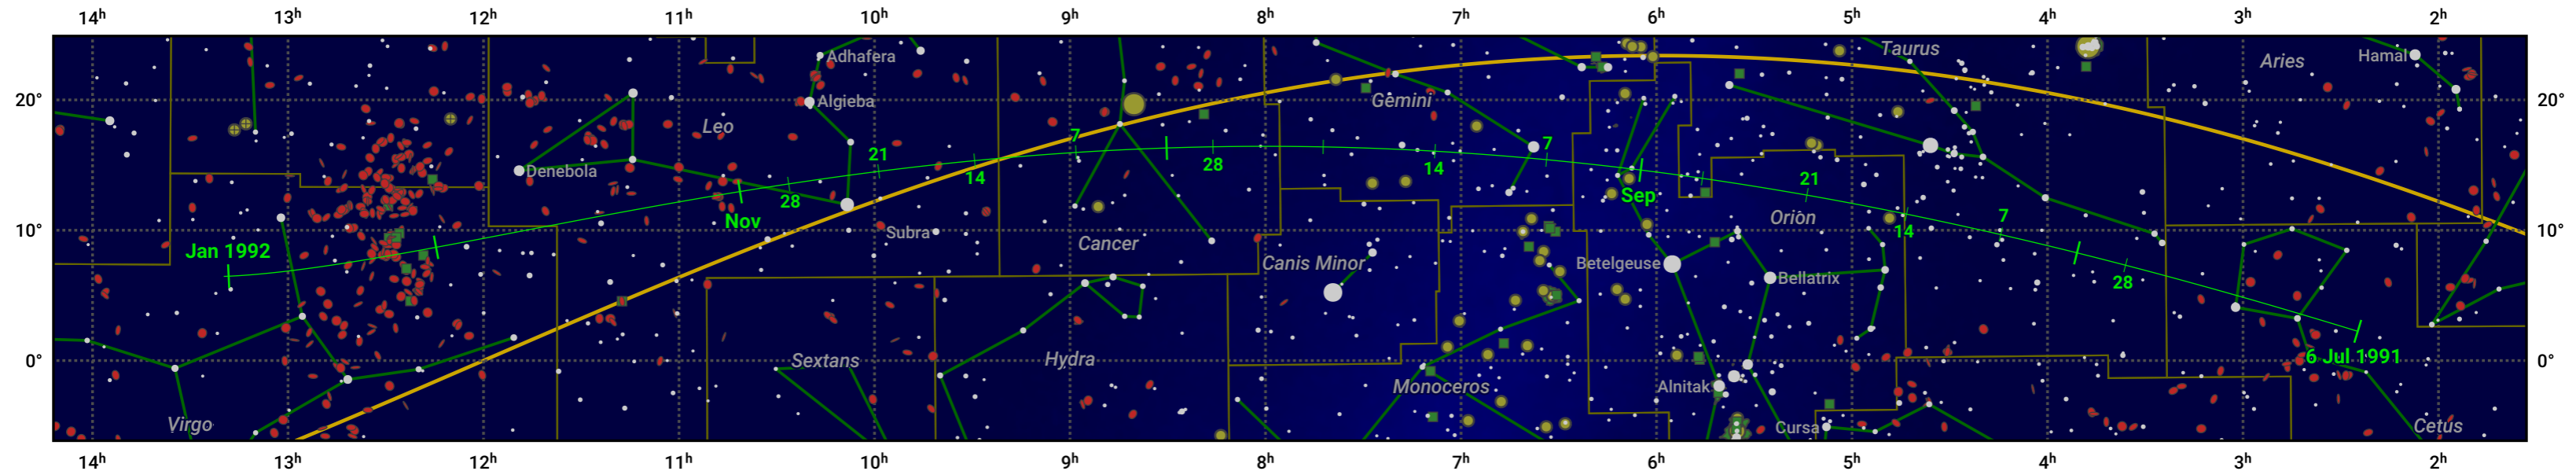

The path of 46P/Wirtanen starting on 6 Jul 1991

© Dominic Ford 2011–2024. Date markers placed at midnight UTC. Downloaded from <https://in-the-sky.org>

Magnitude scale: 6.0 5.0 4.0 3.0 2.0 1.0 0.0

Ecliptic Plane

Galaxy Bright nebula Open cluster + Globular cluster

Date	Mag
1991 Jul 25	11.9
1991 Aug 13	10.8
1991 Sep 1	9.9
1991 Sep 4	9.8
1991 Nov 1	9.6
1991 Dec 3	10.8
1991 Dec 28	11.8
1992 Jan 1	11.9