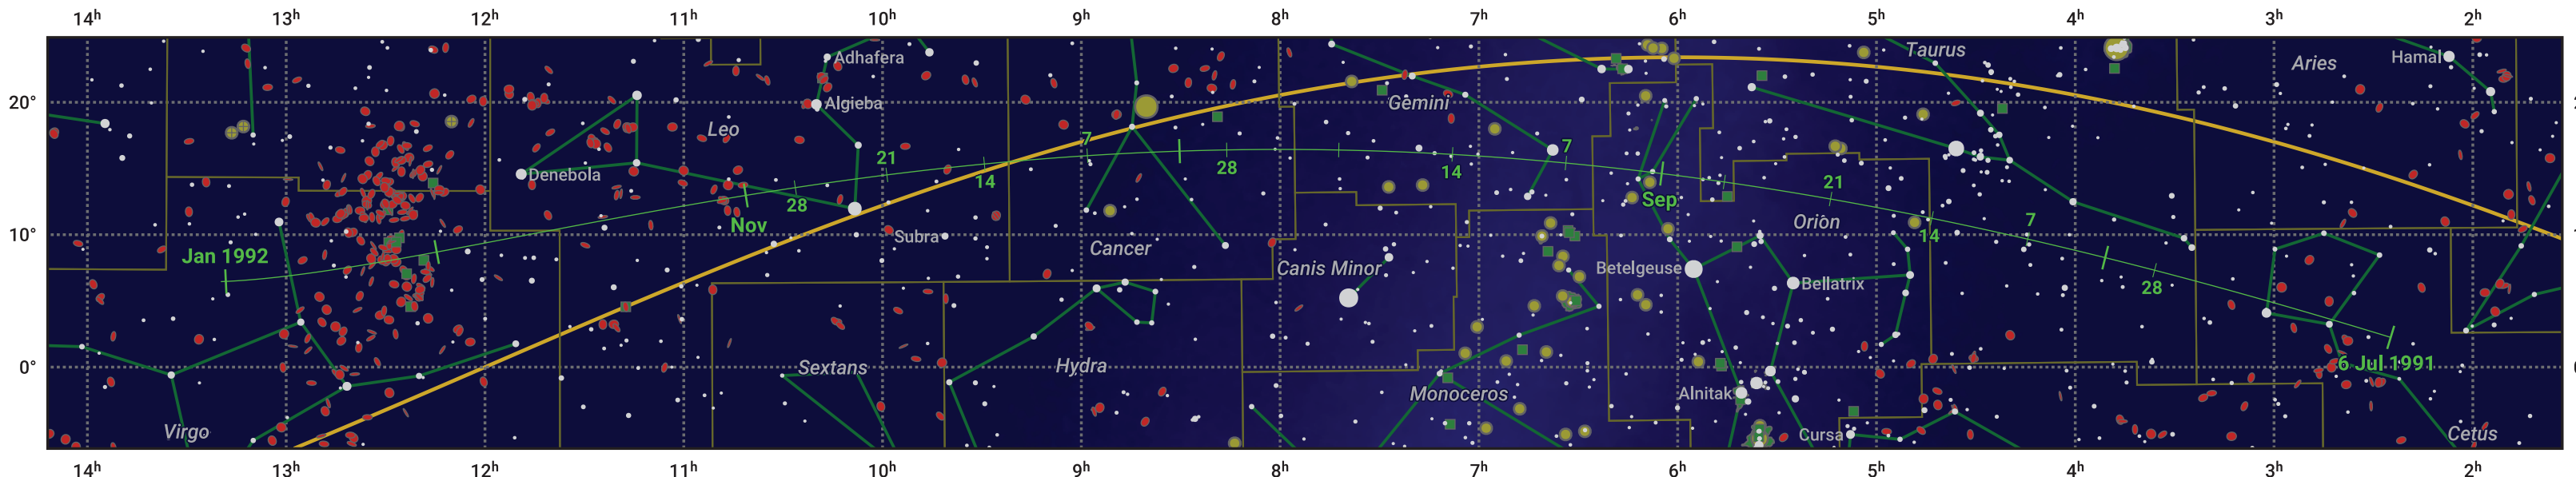

# The path of 46P/Wirtanen starting on 6 Jul 1991

© Dominic Ford 2011–2024. Date markers placed at midnight UTC. Downloaded from <https://in-the-sky.org>

Magnitude scale:  -6.0  -5.0  -4.0  -3.0  -2.0  -1.0  0.0

Ecliptic Plane

Galaxy  Bright nebula  Open cluster + Globular cluster

Date	Mag
1991 Jul 25	11.9
1991 Aug 13	10.8
1991 Sep 1	9.9
1991 Sep 4	9.8
1991 Nov 1	9.6
1991 Dec 3	10.8
1991 Dec 28	11.8
1992 Jan 1	11.9