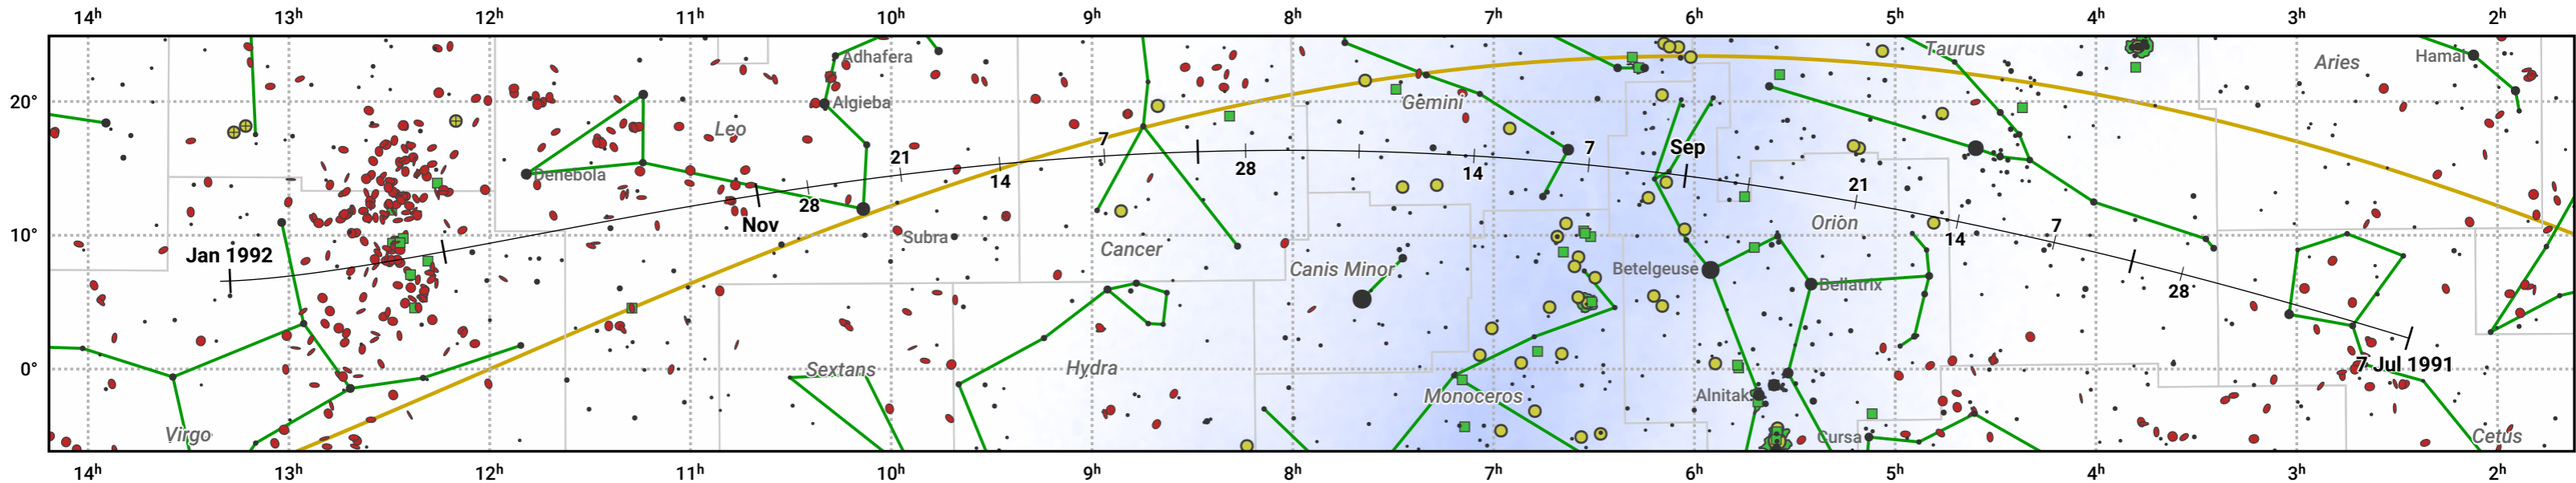

# The path of 46P/Wirtanen starting on 7 Jul 1991

© Dominic Ford 2011–2024. Date markers placed at midnight UTC. Downloaded from <https://in-the-sky.org>

Magnitude scale: ● 6.0 ● 5.0 ● 4.0 ● 3.0 ● 2.0 ● 1.0 ● 0.0

— Ecliptic Plane

● Galaxy ■ Bright nebula ● Open cluster ⊕ Globular cluster

Date	Mag
1991 Jul 26	11.8
1991 Aug 14	10.8
1991 Sep 1	9.9
1991 Sep 5	9.7
1991 Nov 1	9.5
1991 Dec 4	10.8
1991 Dec 30	11.8
1992 Jan 1	11.9