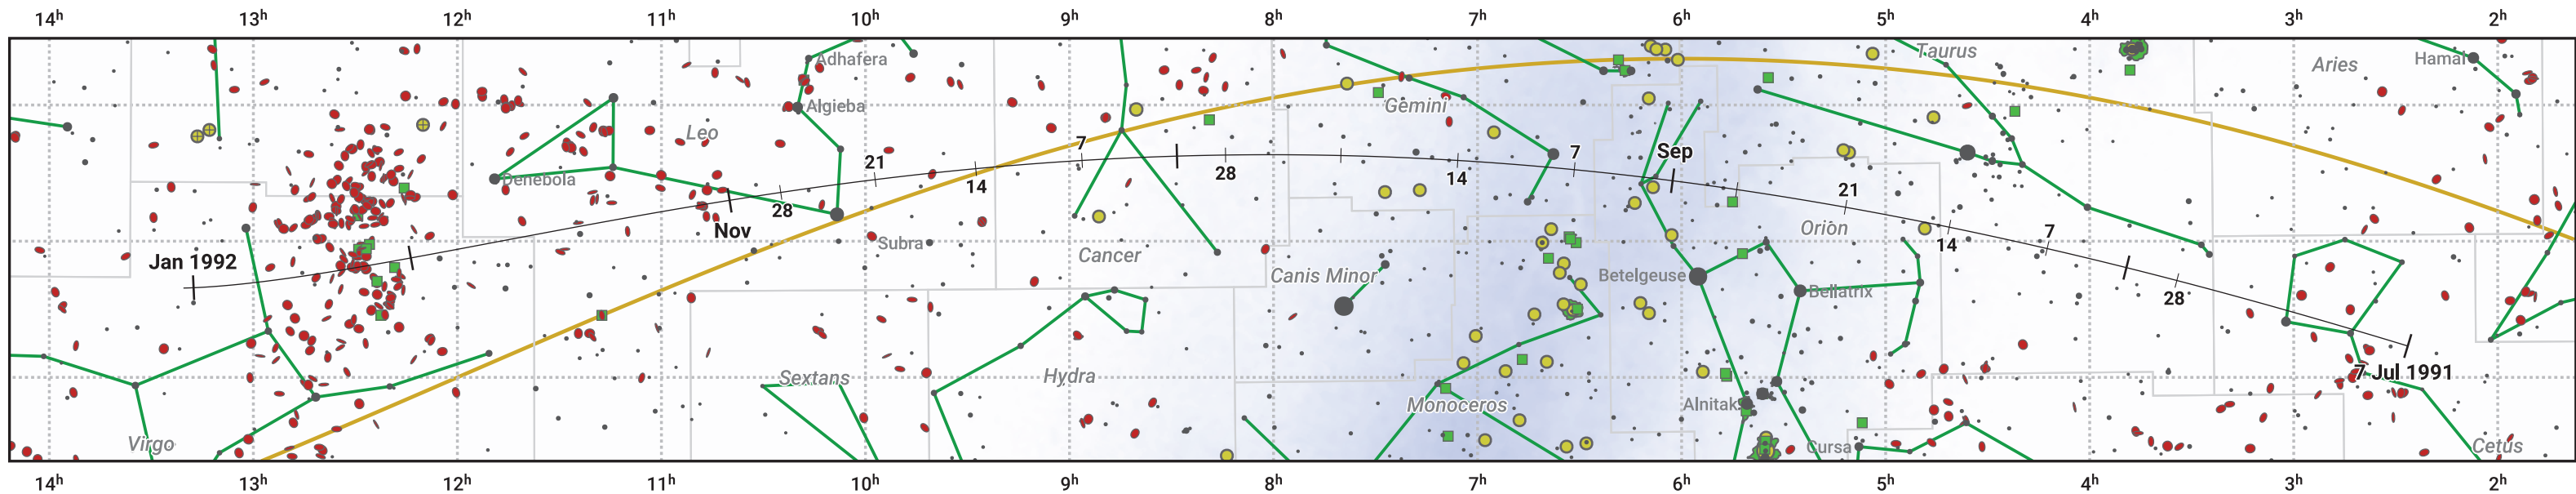

The path of 46P/Wirtanen starting on 7 Jul 1991

© Dominic Ford 2011–2024. Date markers placed at midnight UTC. Downloaded from <https://in-the-sky.org>

Magnitude scale: • 6.0 • 5.0 • 4.0 • 3.0 • 2.0 • 1.0 • 0.0

— Ecliptic Plane

● Galaxy ■ Bright nebula ● Open cluster ⊕ Globular cluster

Date	Mag
1991 Jul 26	11.8
1991 Aug 14	10.8
1991 Sep 1	9.9
1991 Sep 5	9.7
1991 Nov 1	9.5
1991 Dec 4	10.8
1991 Dec 30	11.8
1992 Jan 1	11.9