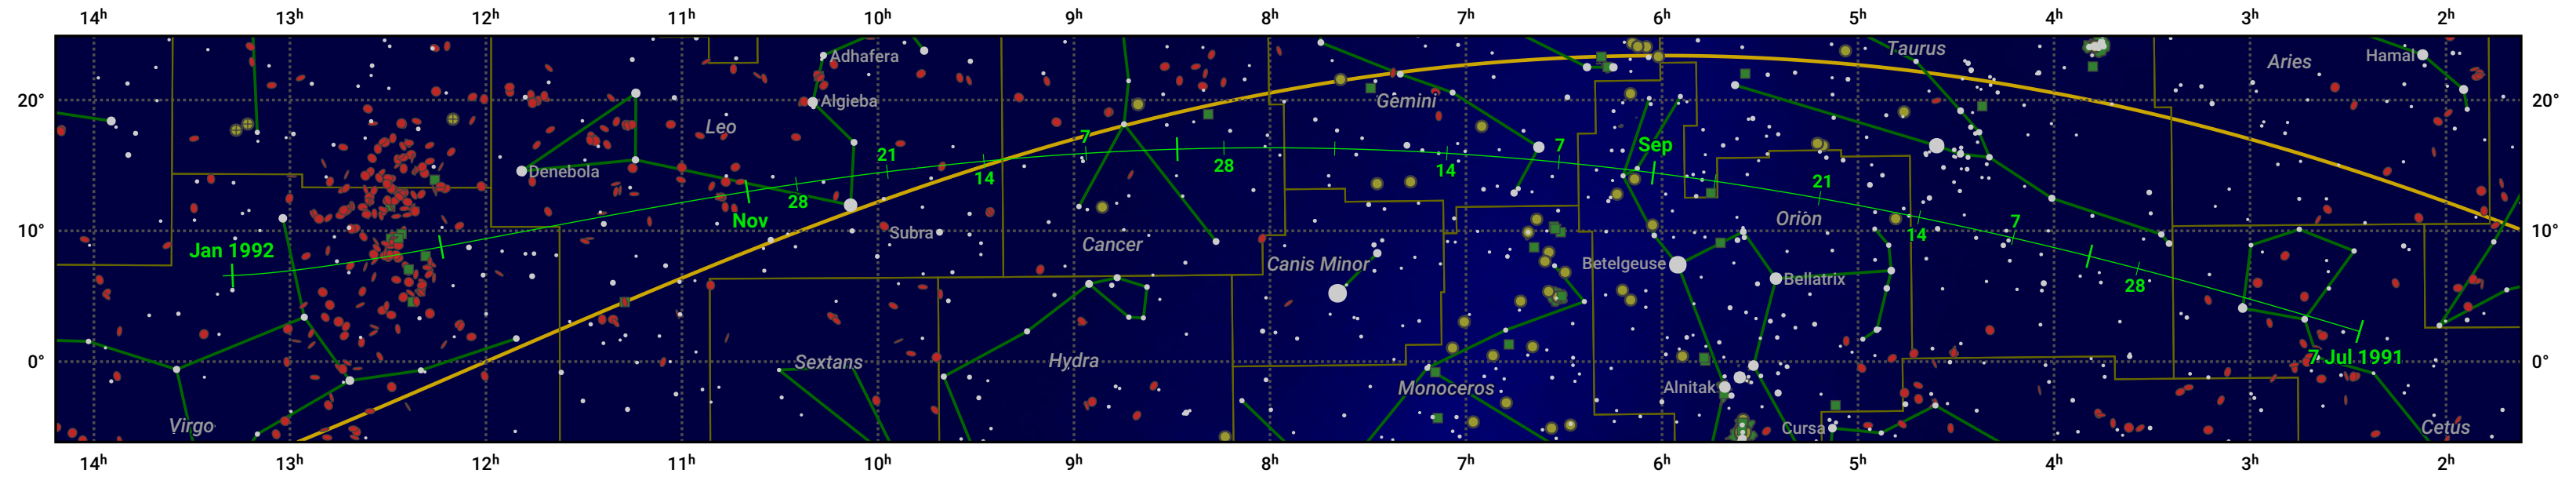

The path of 46P/Wirtanen starting on 7 Jul 1991

© Dominic Ford 2011–2024. Date markers placed at midnight UTC. Downloaded from <https://in-the-sky.org>

Magnitude scale: 6.0 5.0 4.0 3.0 2.0 1.0 0.0

Ecliptic Plane

Galaxy Bright nebula Open cluster Globular cluster

Date	Mag
1991 Jul 26	11.8
1991 Aug 14	10.8
1991 Sep 1	9.9
1991 Sep 5	9.7
1991 Nov 1	9.5
1991 Dec 4	10.8
1991 Dec 30	11.8
1992 Jan 1	11.9