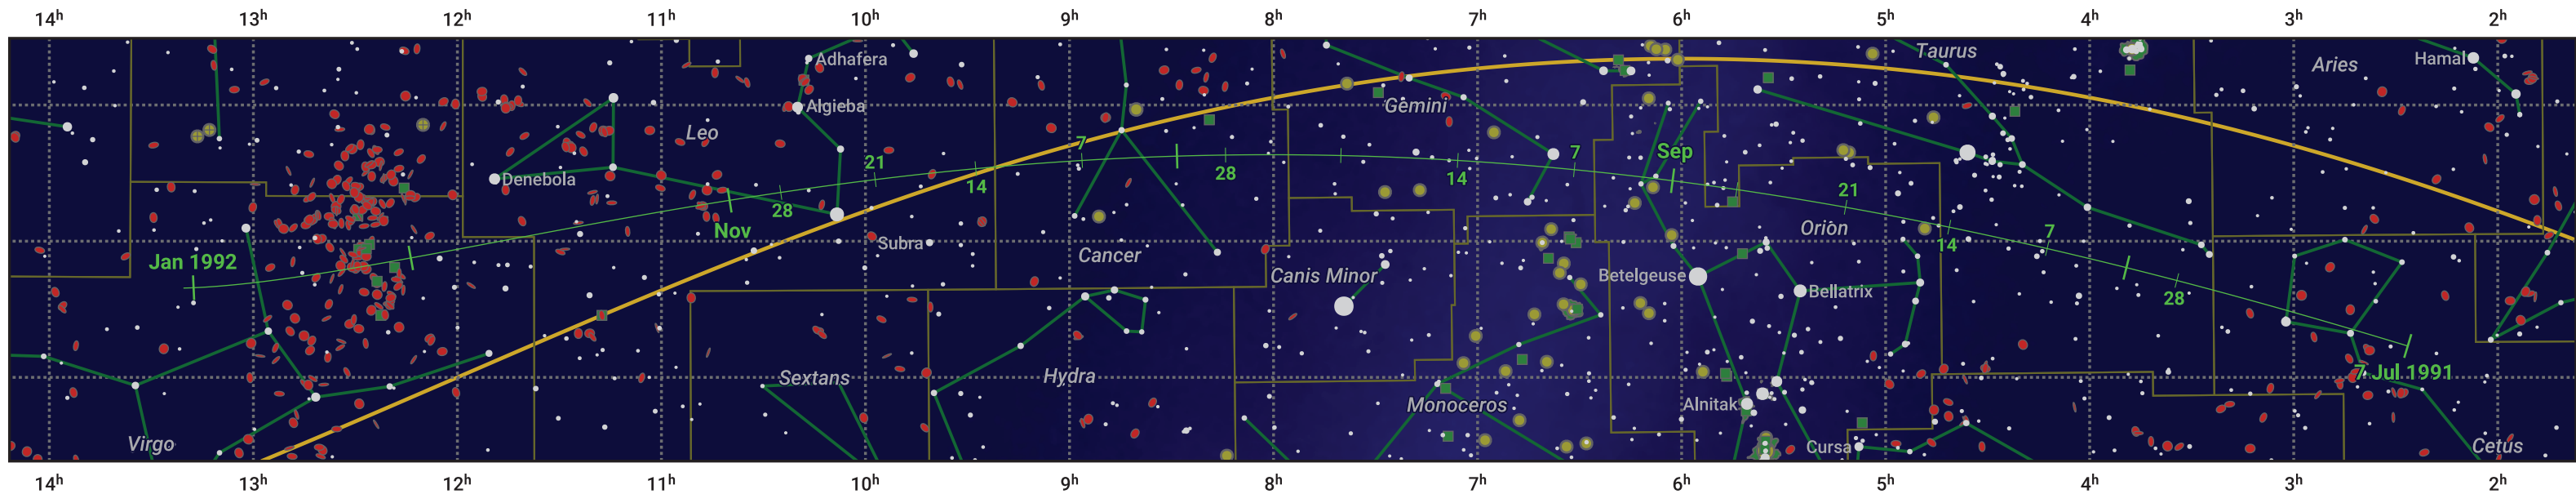

The path of 46P/Wirtanen starting on 7 Jul 1991

© Dominic Ford 2011–2024. Date markers placed at midnight UTC. Downloaded from <https://in-the-sky.org>

Magnitude scale: • 6.0 • 5.0 • 4.0 • 3.0 • 2.0 • 1.0 • 0.0

— Ecliptic Plane

● Galaxy
 ■ Bright nebula
 ● Open cluster
 ⊕ Globular cluster

Date	Mag
1991 Jul 26	11.8
1991 Aug 14	10.8
1991 Sep 1	9.9
1991 Sep 5	9.7
1991 Nov 1	9.5
1991 Dec 4	10.8
1991 Dec 30	11.8
1992 Jan 1	11.9