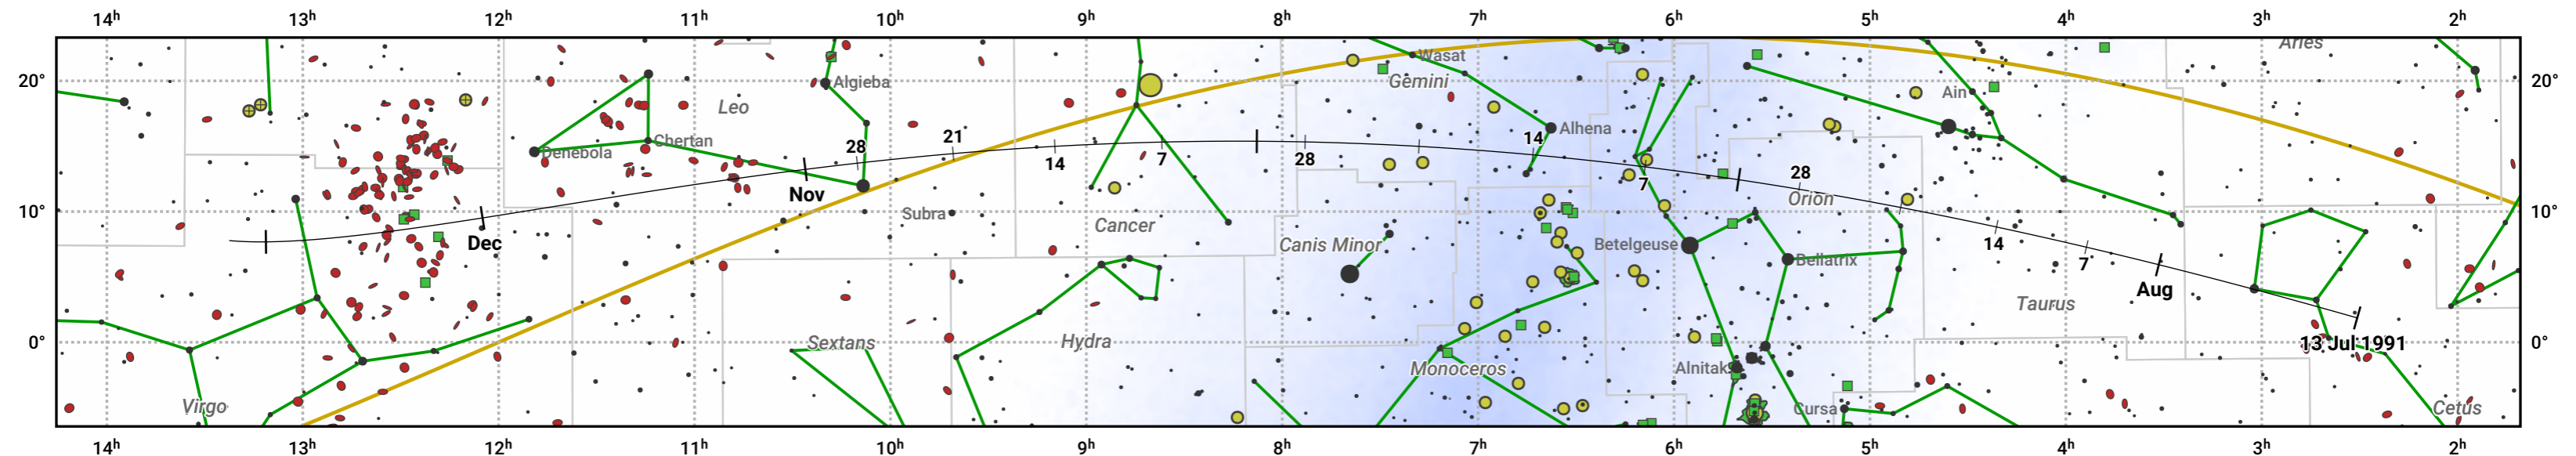

The path of 46P/Wirtanen starting on 13 Jul 1991

© Dominic Ford 2011–2024. Date markers placed at midnight UTC. Downloaded from <https://in-the-sky.org>

Magnitude scale: \bullet 6.0 \bullet 5.0 \bullet 4.0 \bullet 3.0 \bullet 2.0 \bullet 1.0 \bullet 0.0

— Ecliptic Plane

● Galaxy ■ Bright nebula ● Open cluster ⊕ Globular cluster

Date	Mag
1991 Jul 31	11.7
1991 Aug 18	10.7
1991 Sep 1	10.0
1991 Sep 8	9.7
1991 Nov 1	9.2
1991 Dec 13	10.7
1992 Jan 1	11.4
1992 Jan 8	11.7