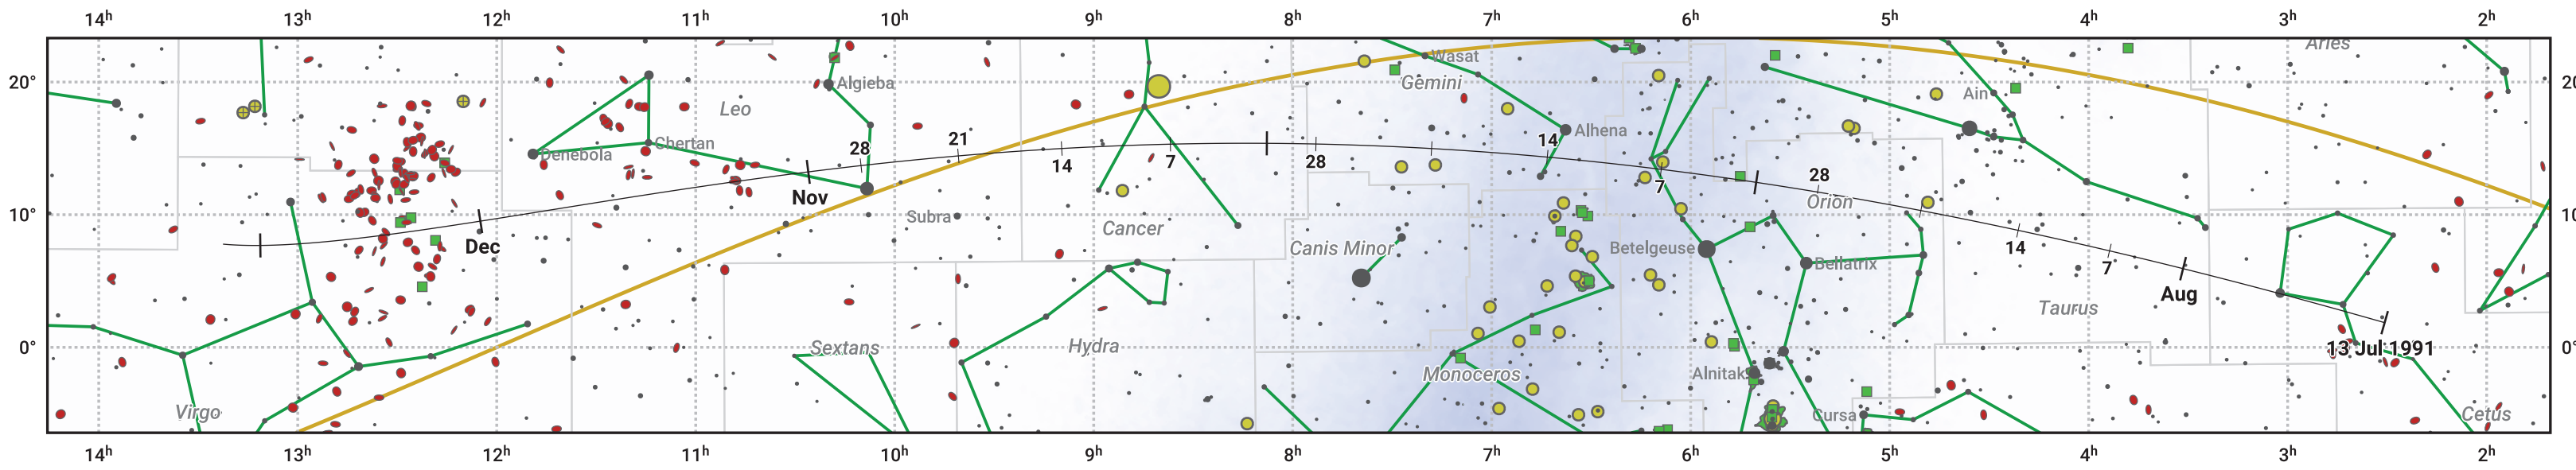

The path of 46P/Wirtanen starting on 13 Jul 1991

© Dominic Ford 2011–2024. Date markers placed at midnight UTC. Downloaded from <https://in-the-sky.org>

Magnitude scale: 6.0 5.0 4.0 3.0 2.0 1.0 0.0

Ecliptic Plane

Galaxy Bright nebula Open cluster + Globular cluster

Date	Mag
1991 Jul 31	11.7
1991 Aug 18	10.7
1991 Sep 1	10.0
1991 Sep 8	9.7
1991 Nov 1	9.2
1991 Dec 13	10.7
1992 Jan 1	11.4
1992 Jan 8	11.7