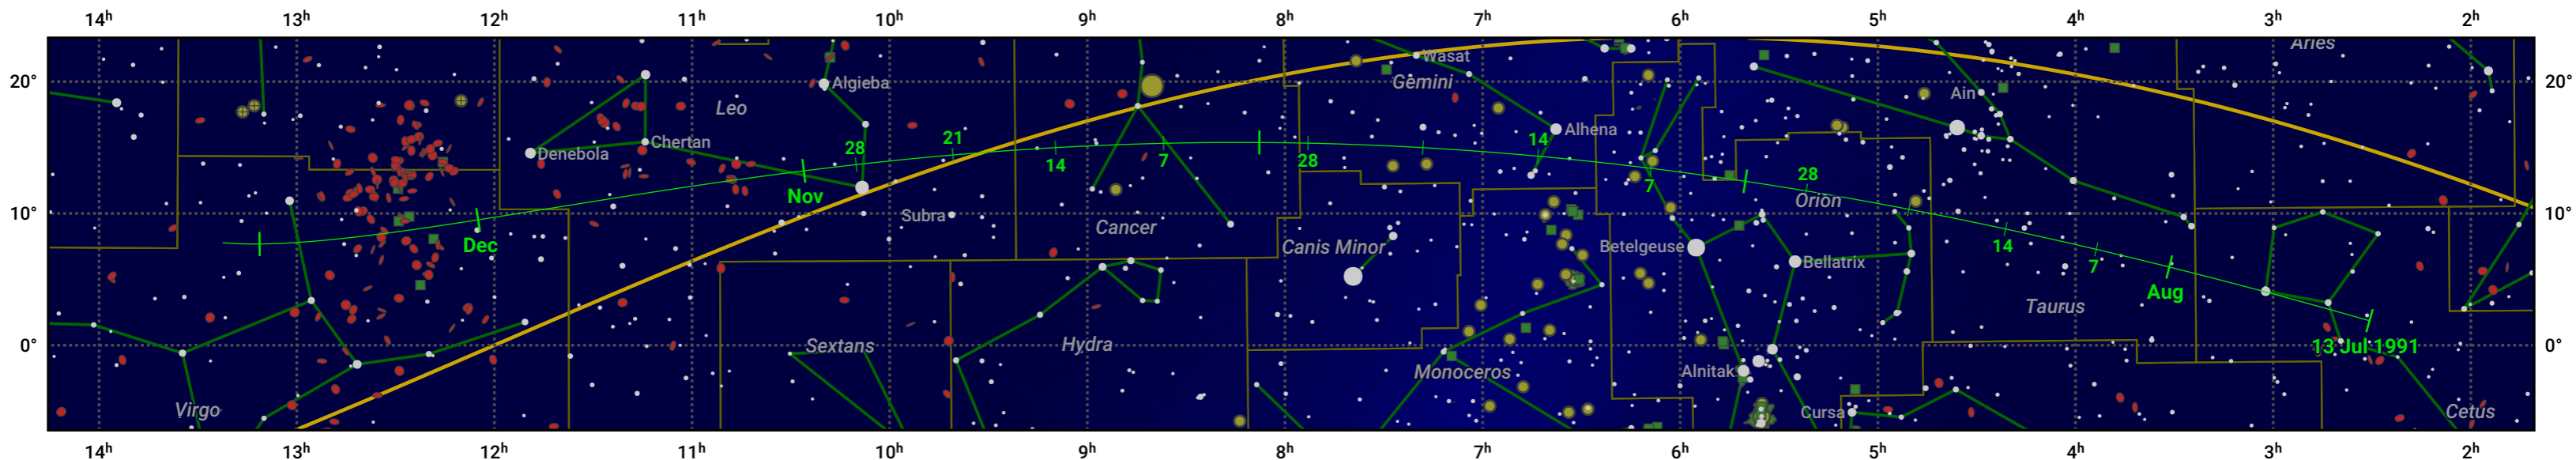

# The path of 46P/Wirtanen starting on 13 Jul 1991

© Dominic Ford 2011–2024. Date markers placed at midnight UTC. Downloaded from <https://in-the-sky.org>

Magnitude scale:  6.0  5.0  4.0  3.0  2.0  1.0  0.0

Ecliptic Plane

Galaxy  Bright nebula  Open cluster + Globular cluster

Date	Mag
1991 Jul 31	11.7
1991 Aug 18	10.7
1991 Sep 1	10.0
1991 Sep 8	9.7
1991 Nov 1	9.2
1991 Dec 13	10.7
1992 Jan 1	11.4
1992 Jan 8	11.7