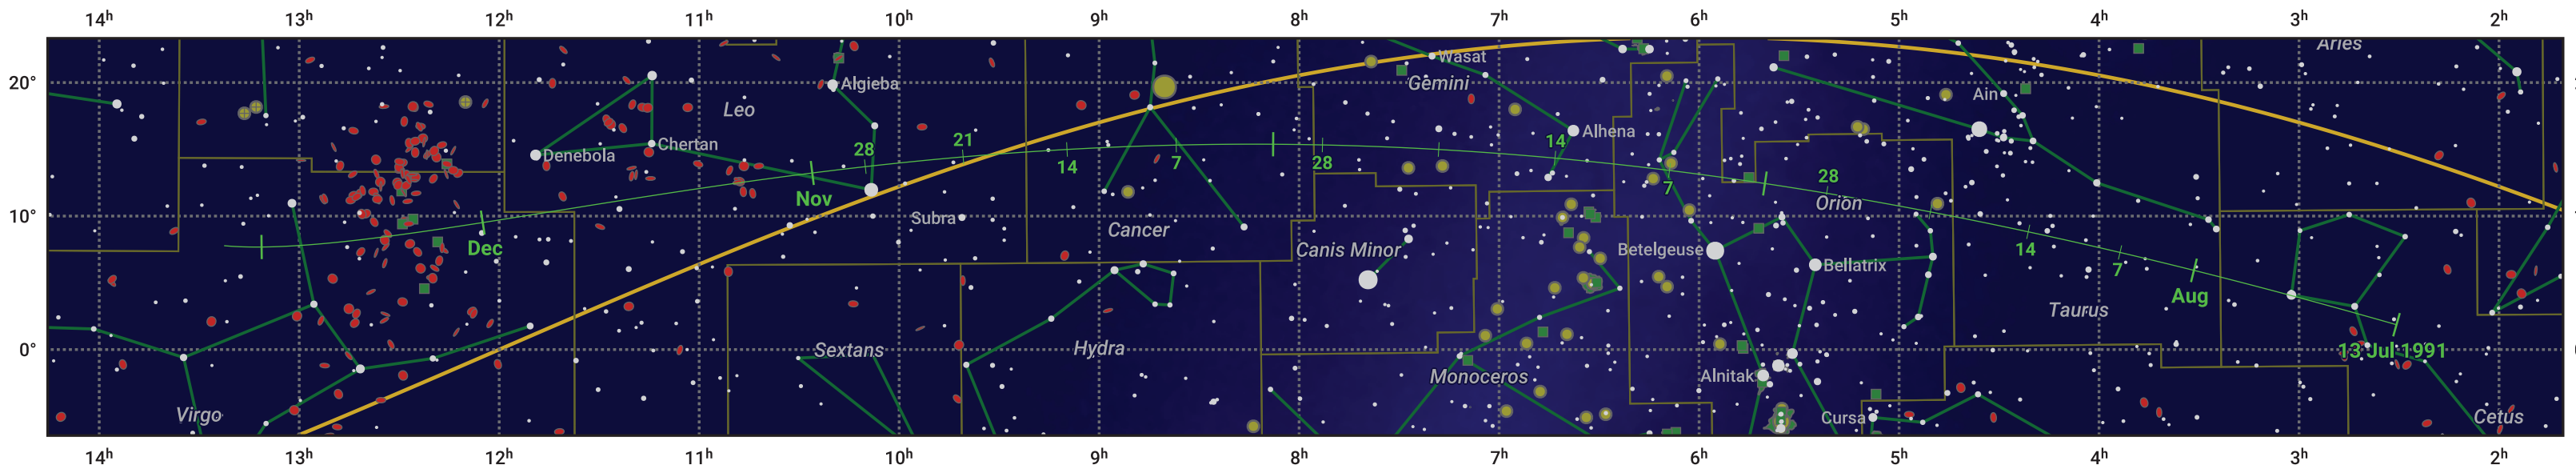

The path of 46P/Wirtanen starting on 13 Jul 1991

© Dominic Ford 2011–2024. Date markers placed at midnight UTC. Downloaded from <https://in-the-sky.org>

Magnitude scale: 6.0 5.0 4.0 3.0 2.0 1.0 0.0

Ecliptic Plane

Galaxy Bright nebula Open cluster Globular cluster

Date	Mag
1991 Jul 31	11.7
1991 Aug 18	10.7
1991 Sep 1	10.0
1991 Sep 8	9.7
1991 Nov 1	9.2
1991 Dec 13	10.7
1992 Jan 1	11.4
1992 Jan 8	11.7