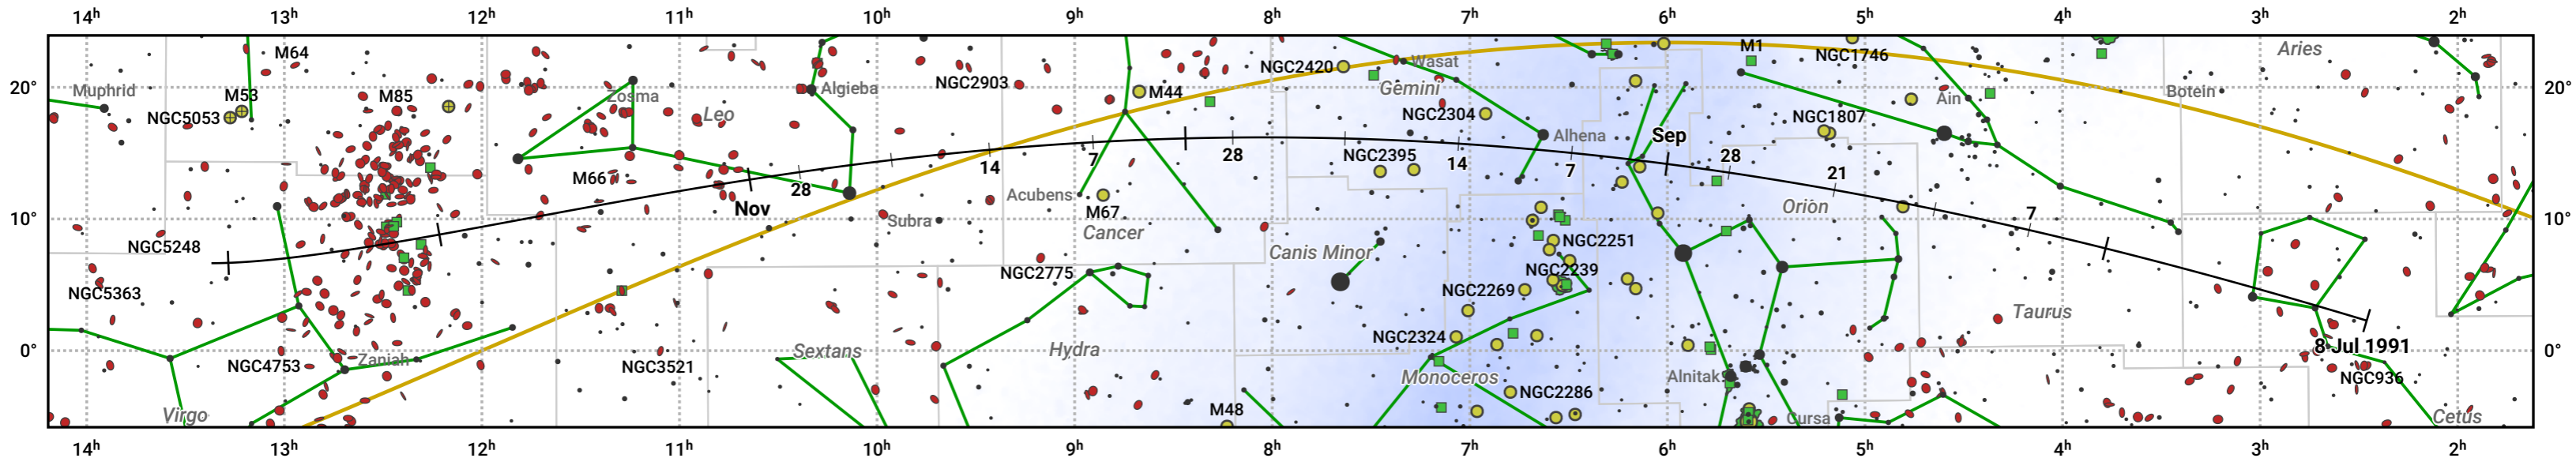

The path of 46P/Wirtanen starting on 8 Jul 1991

© Dominic Ford 2011–2024. Date markers placed at midnight UTC. Downloaded from <https://in-the-sky.org>

Magnitude scale: ● 6.0 ● 5.0 ● 4.0 ● 3.0 ● 2.0 ● 1.0 ● 0.0

— Ecliptic Plane

● Galaxy ■ Bright nebula ● Open cluster ⊕ Globular cluster

Date	Mag
1991 Jul 27	11.8
1991 Aug 14	10.8
1991 Sep 1	9.9
1991 Sep 4	9.8
1991 Nov 1	9.5
1991 Dec 6	10.8
1992 Jan 1	11.8