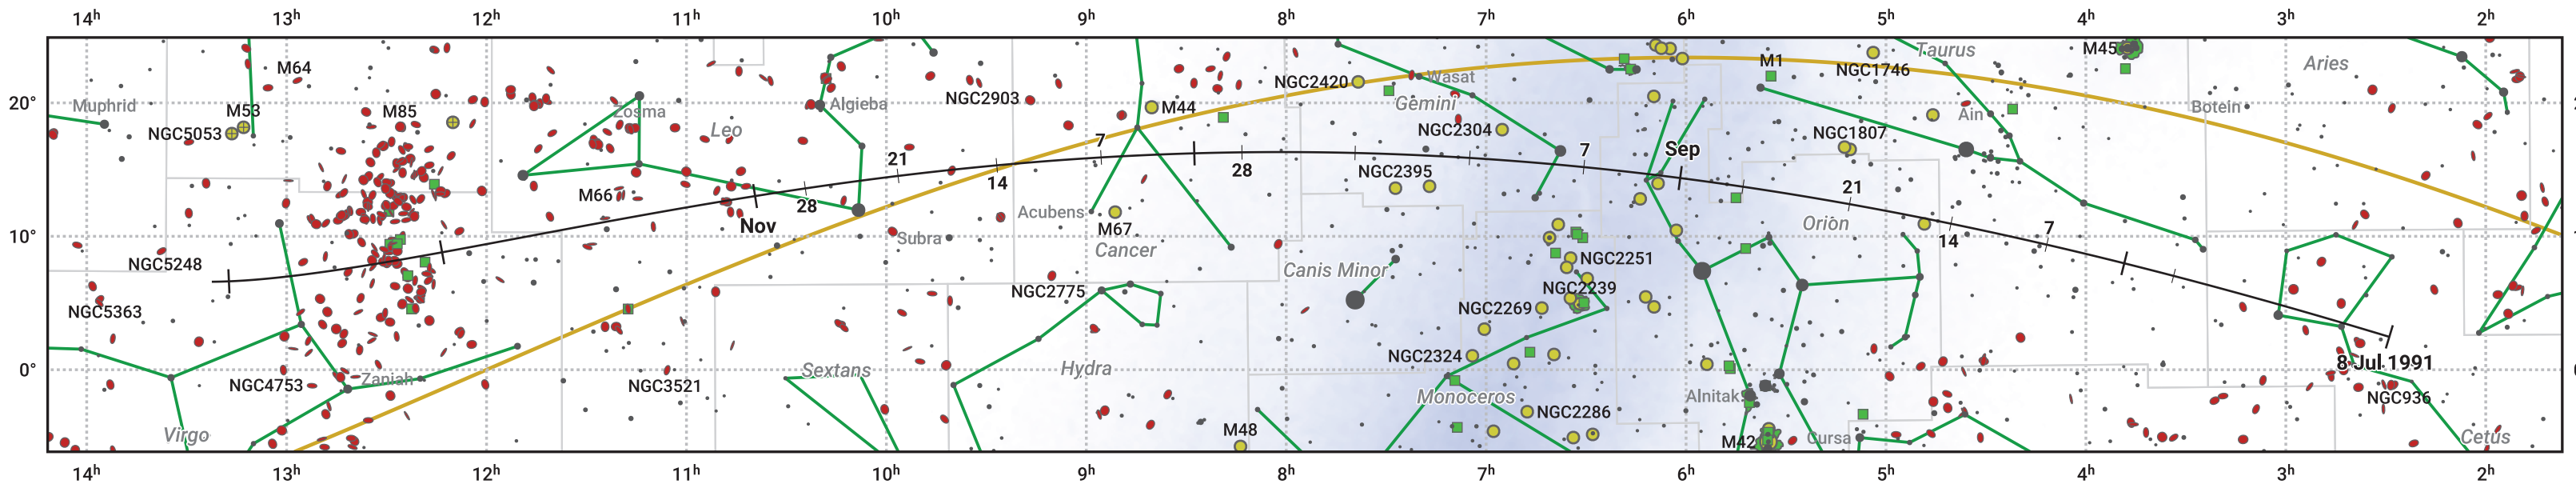

# The path of 46P/Wirtanen starting on 8 Jul 1991

© Dominic Ford 2011–2024. Date markers placed at midnight UTC. Downloaded from <https://in-the-sky.org>

Magnitude scale:  6.0  5.0  4.0  3.0  2.0  1.0  0.0

— Ecliptic Plane

Galaxy  Bright nebula  Open cluster + Globular cluster

Date	Mag
1991 Jul 27	11.8
1991 Aug 15	10.7
1991 Sep 1	9.9
1991 Sep 6	9.7
1991 Nov 1	9.5
1991 Dec 3	10.7
1991 Dec 28	11.7
1992 Jan 1	11.9