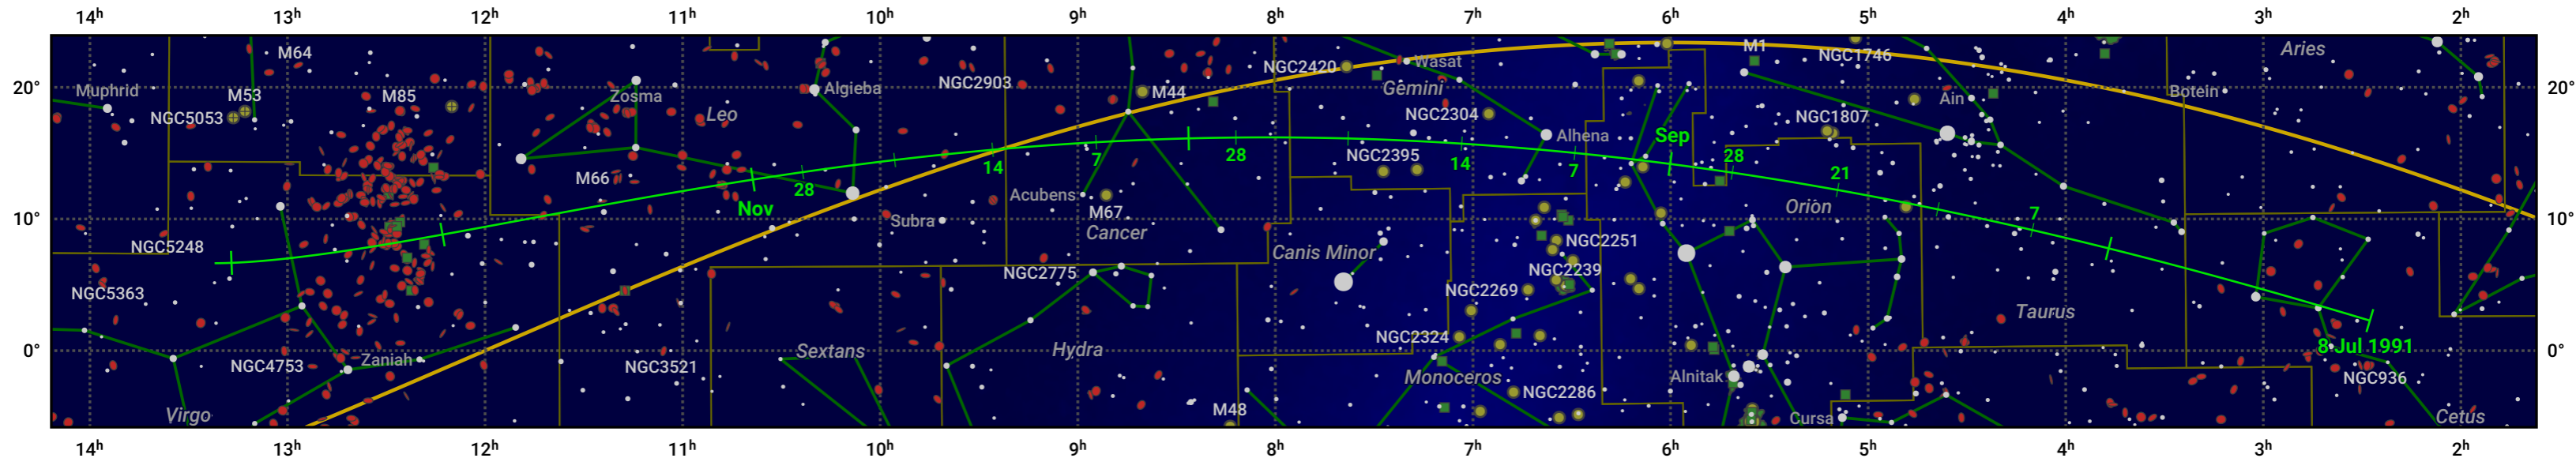

The path of 46P/Wirtanen starting on 8 Jul 1991

© Dominic Ford 2011–2024. Date markers placed at midnight UTC. Downloaded from <https://in-the-sky.org>

Magnitude scale: ● 6.0 ● 5.0 ● 4.0 ● 3.0 ● 2.0 ● 1.0 ● 0.0

— Ecliptic Plane

● Galaxy ■ Bright nebula ● Open cluster ⊕ Globular cluster

Date	Mag
1991 Jul 27	11.8
1991 Aug 14	10.8
1991 Sep 1	9.9
1991 Sep 4	9.8
1991 Nov 1	9.5
1991 Dec 6	10.8
1992 Jan 1	11.8