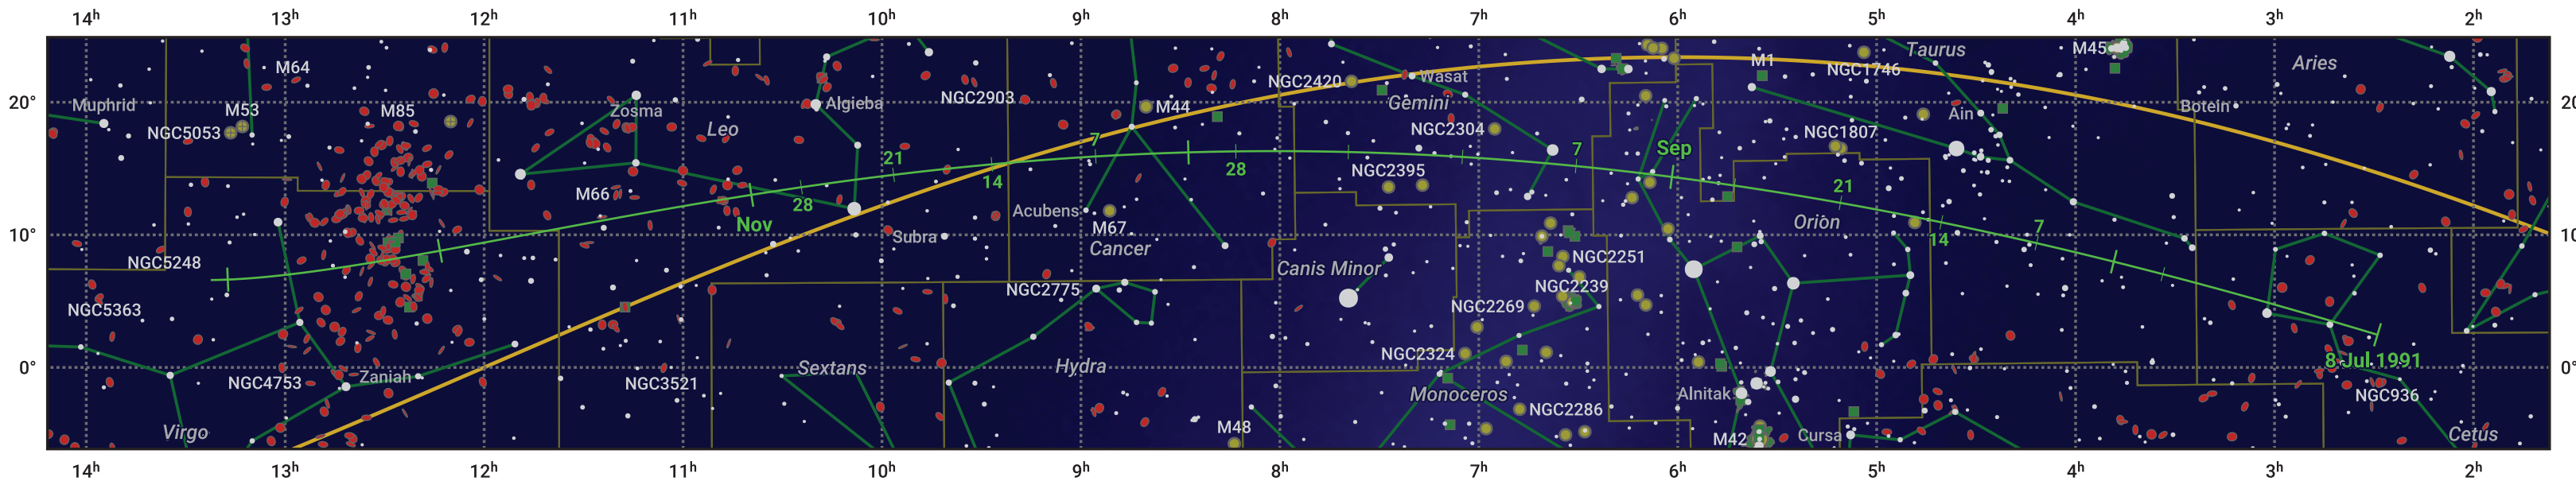

# The path of 46P/Wirtanen starting on 8 Jul 1991

© Dominic Ford 2011–2024. Date markers placed at midnight UTC. Downloaded from <https://in-the-sky.org>

Magnitude scale:  -6.0  -5.0  -4.0  -3.0  -2.0  -1.0  0.0

— Ecliptic Plane

■ Galaxy ■ Bright nebula ● Open cluster ● Globular cluster

Date	Mag
1991 Jul 27	11.8
1991 Aug 15	10.7
1991 Sep 1	9.9
1991 Sep 6	9.7
1991 Nov 1	9.5
1991 Dec 3	10.7
1991 Dec 28	11.7
1992 Jan 1	11.9