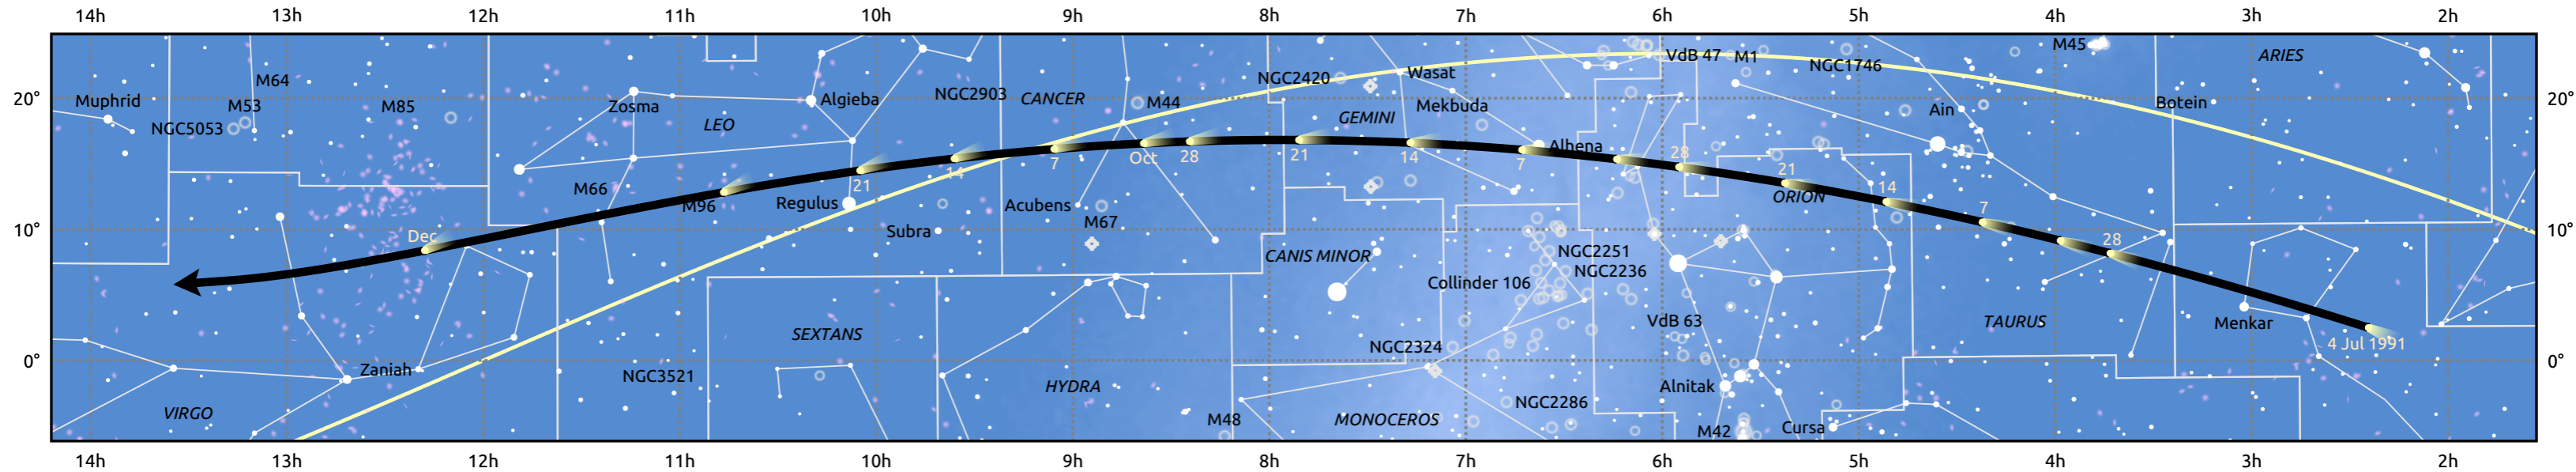

The path of 46P/Wirtanen starting on 4 Jul 1991

© Dominic Ford 2011–2025. Date markers placed at midnight UTC. Downloaded from <https://in-the-sky.org>

Magnitude scale: • 6.0 • 5.0 • 4.0 • 3.0 • 2.0 • 1.0 • 0.0

— Ecliptic Plane

Galaxy Bright nebula Open cluster Globular cluster Planetary nebula

Date	Mag
1991 Jul 23	11.9
1991 Aug 11	10.8
1991 Sep 1	9.9
1991 Sep 2	9.8
1991 Nov 1	9.7
1991 Nov 30	10.8
1991 Dec 25	11.9