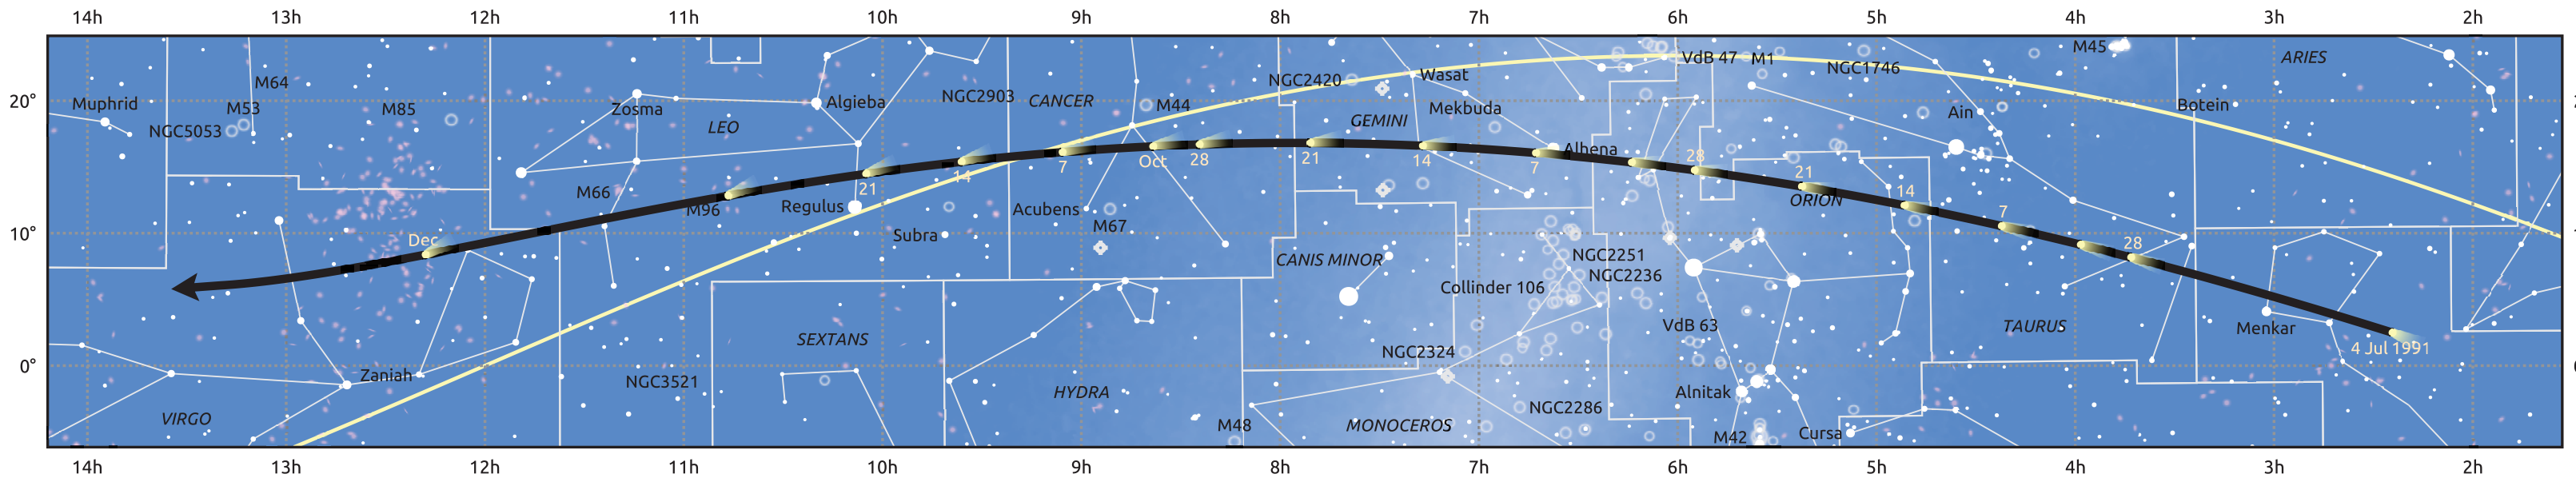

# The path of 46P/Wirtanen starting on 4 Jul 1991

© Dominic Ford 2011–2025. Date markers placed at midnight UTC. Downloaded from <https://in-the-sky.org>

Magnitude scale: • 6.0 • 5.0 • 4.0 • 3.0 • 2.0 • 1.0 • 0.0

— Ecliptic Plane

Galaxy Bright nebula Open cluster Globular cluster Planetary nebula

Date	Mag
1991 Jul 23	11.9
1991 Aug 11	10.8
1991 Sep 1	9.9
1991 Sep 2	9.8
1991 Nov 1	9.7
1991 Nov 30	10.8
1991 Dec 25	11.9