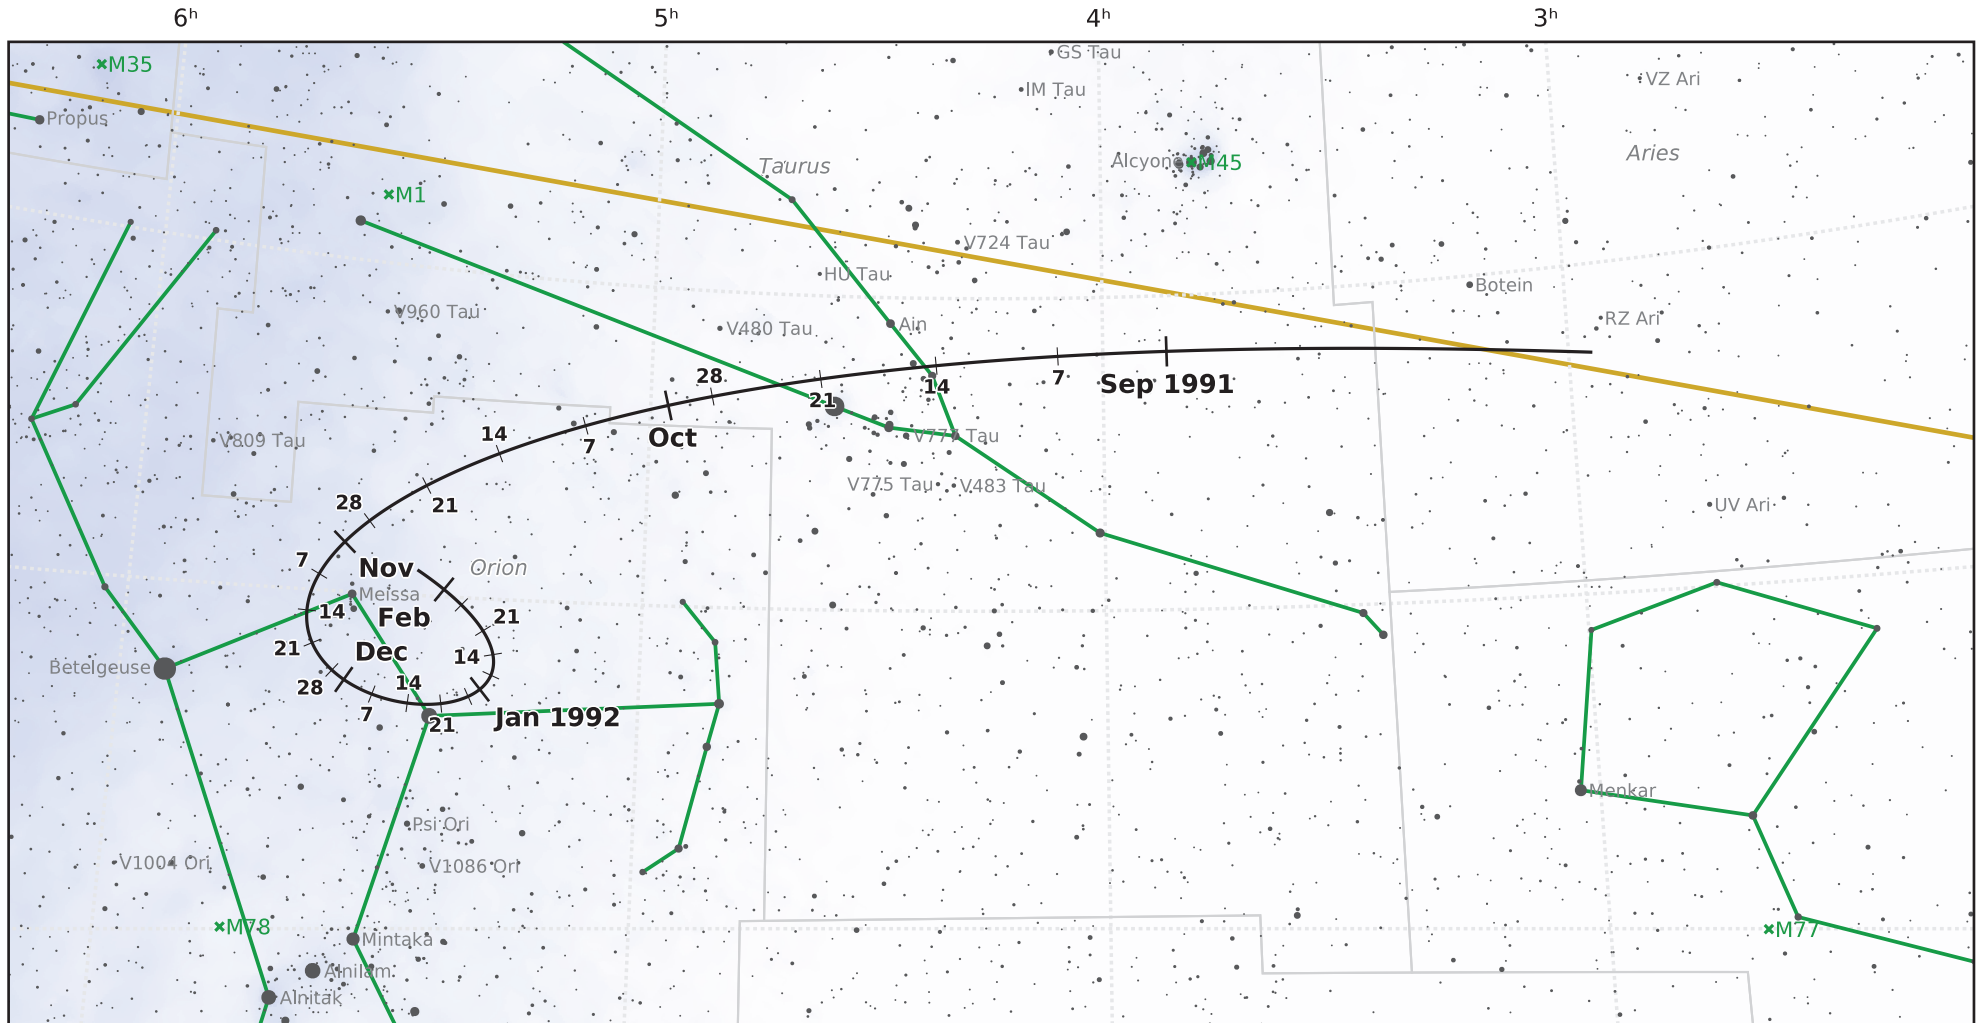

# The path of 4P/Faye starting on 10 Aug 1991

© Dominic Ford 2011–2021. Downloaded from <https://in-the-sky.org>

Magnitude scale: 8.5 8.0 7.5 7.0 6.5 6.0 5.5 5.0 4.5 4.0 3.5 3.0 2.5 2.0

● 1.5 ● 1.0 ● 0.5

— Ecliptic Plane