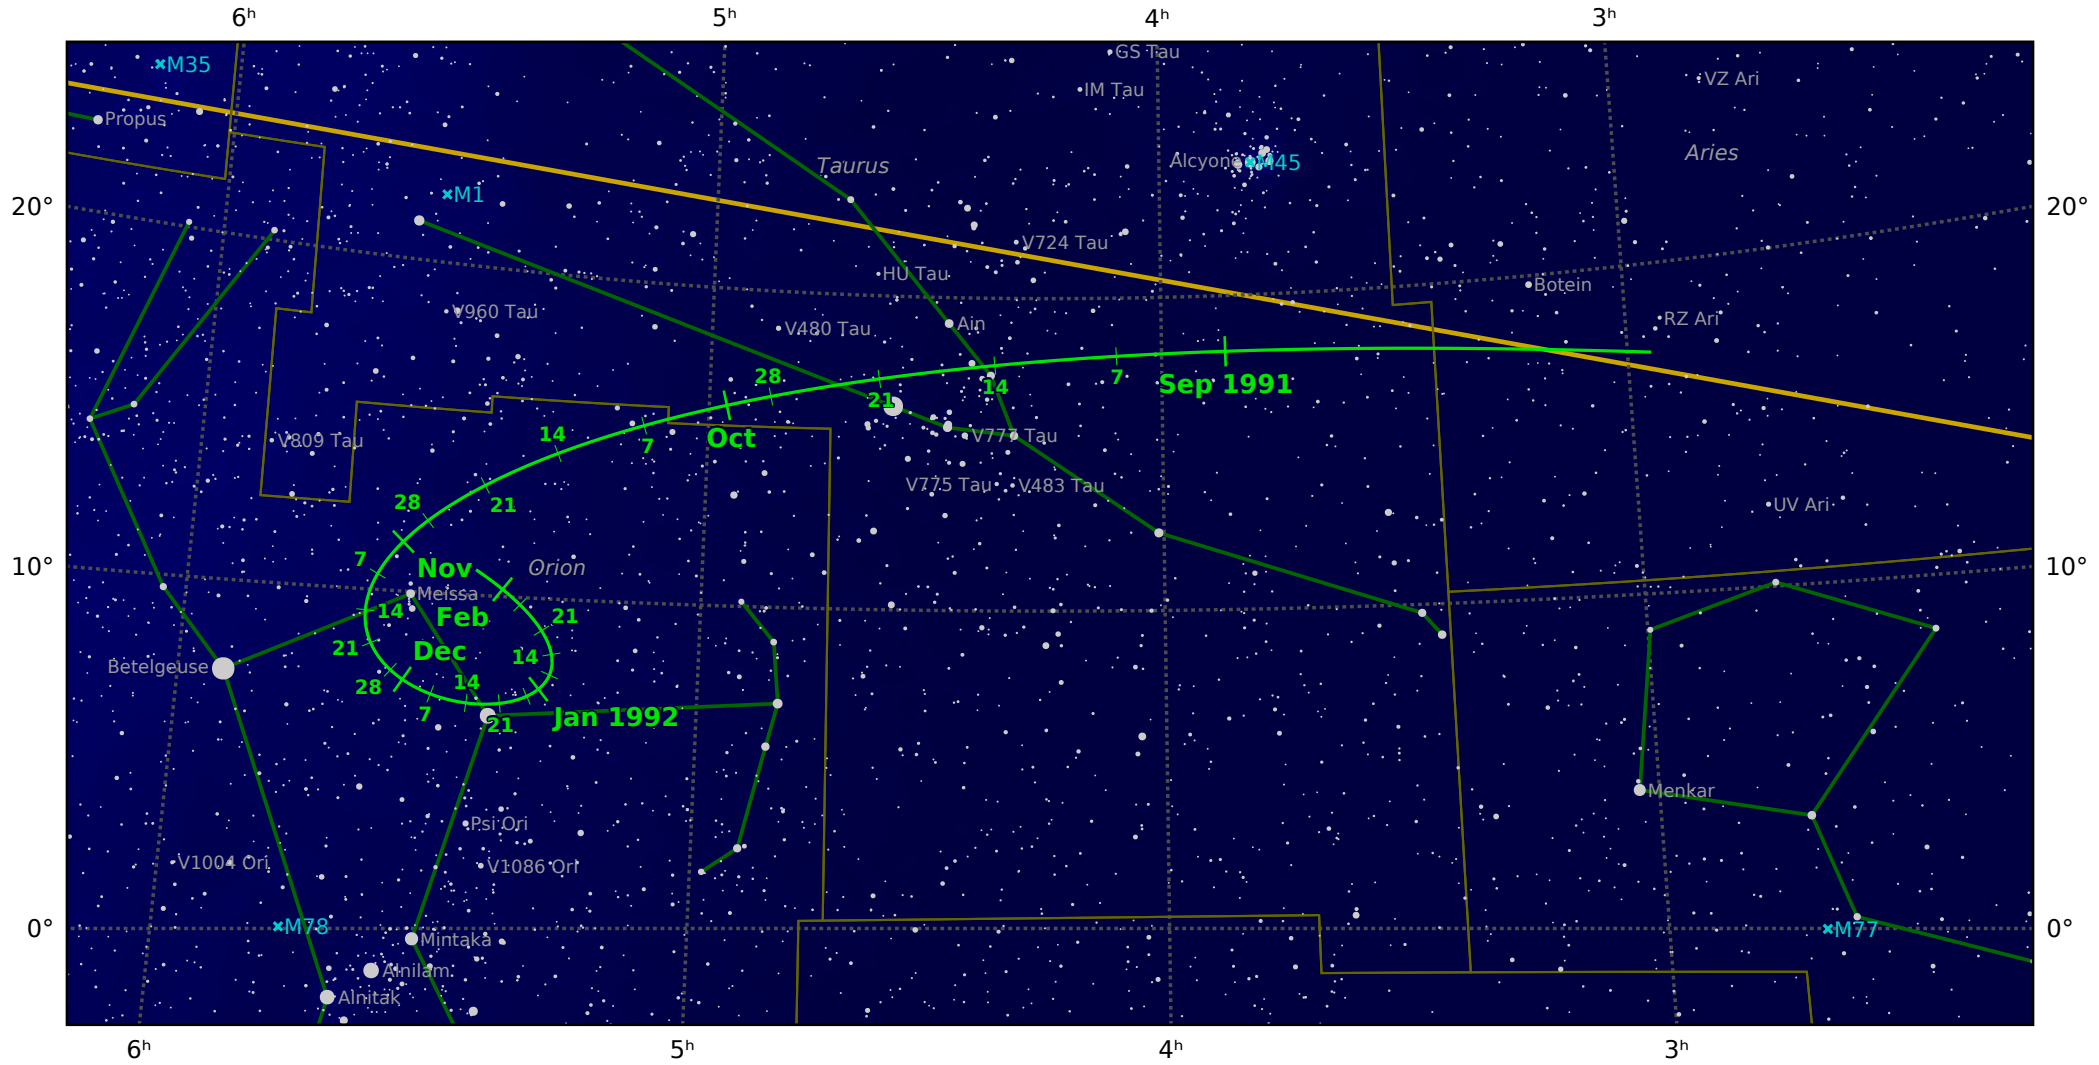

The path of 4P/Faye starting on 10 Aug 1991

© Dominic Ford 2011-2021. Downloaded from <https://in-the-sky.org>

Magnitude scale: ● 8.5 ● 8.0 ● 7.5 ● 7.0 ● 6.5 ● 6.0 ● 5.5 ● 5.0 ● 4.5 ● 4.0 ● 3.5 ● 3.0 ● 2.5 ● 2.0

● 1.5 ● 1.0 ● 0.5

— Ecliptic Plane