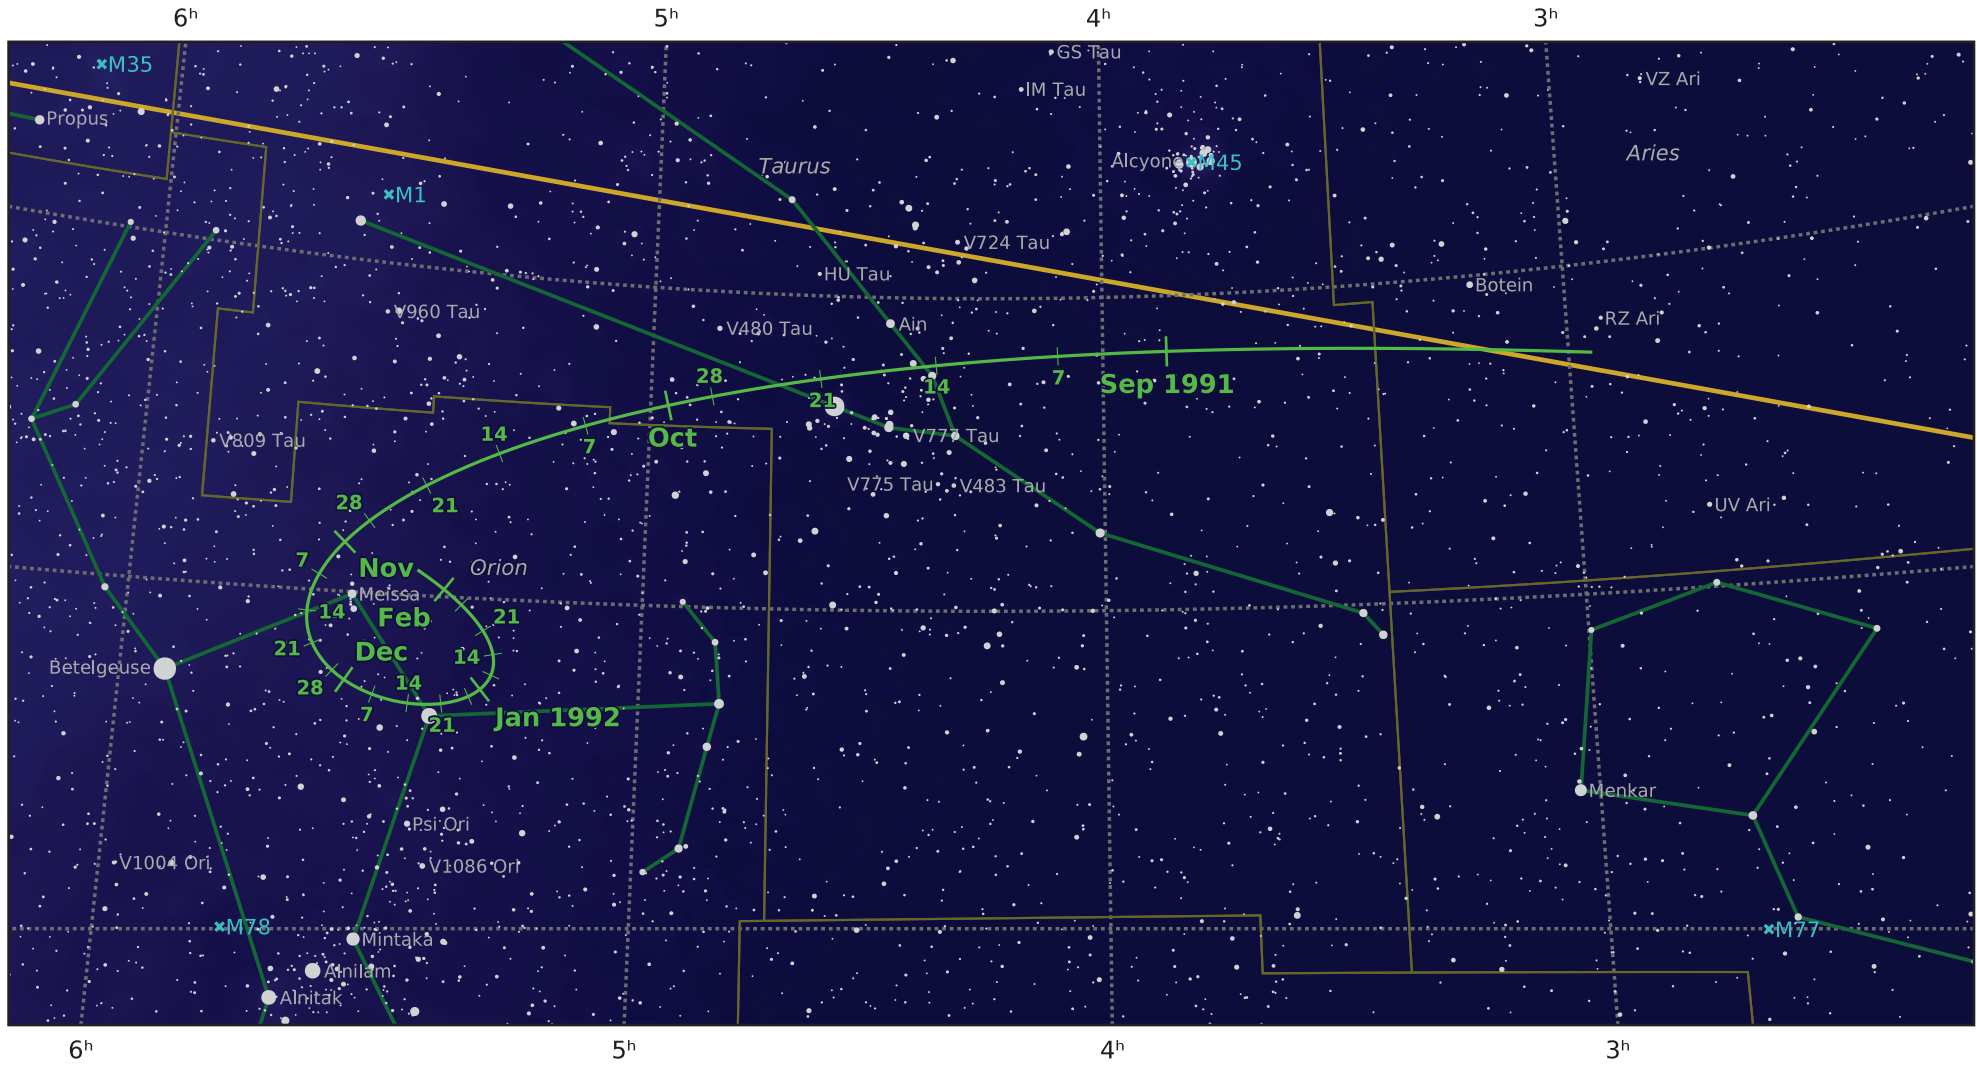

The path of 4P/Faye starting on 10 Aug 1991

© Dominic Ford 2011–2021. Downloaded from <https://in-the-sky.org>

— Ecliptic Plane