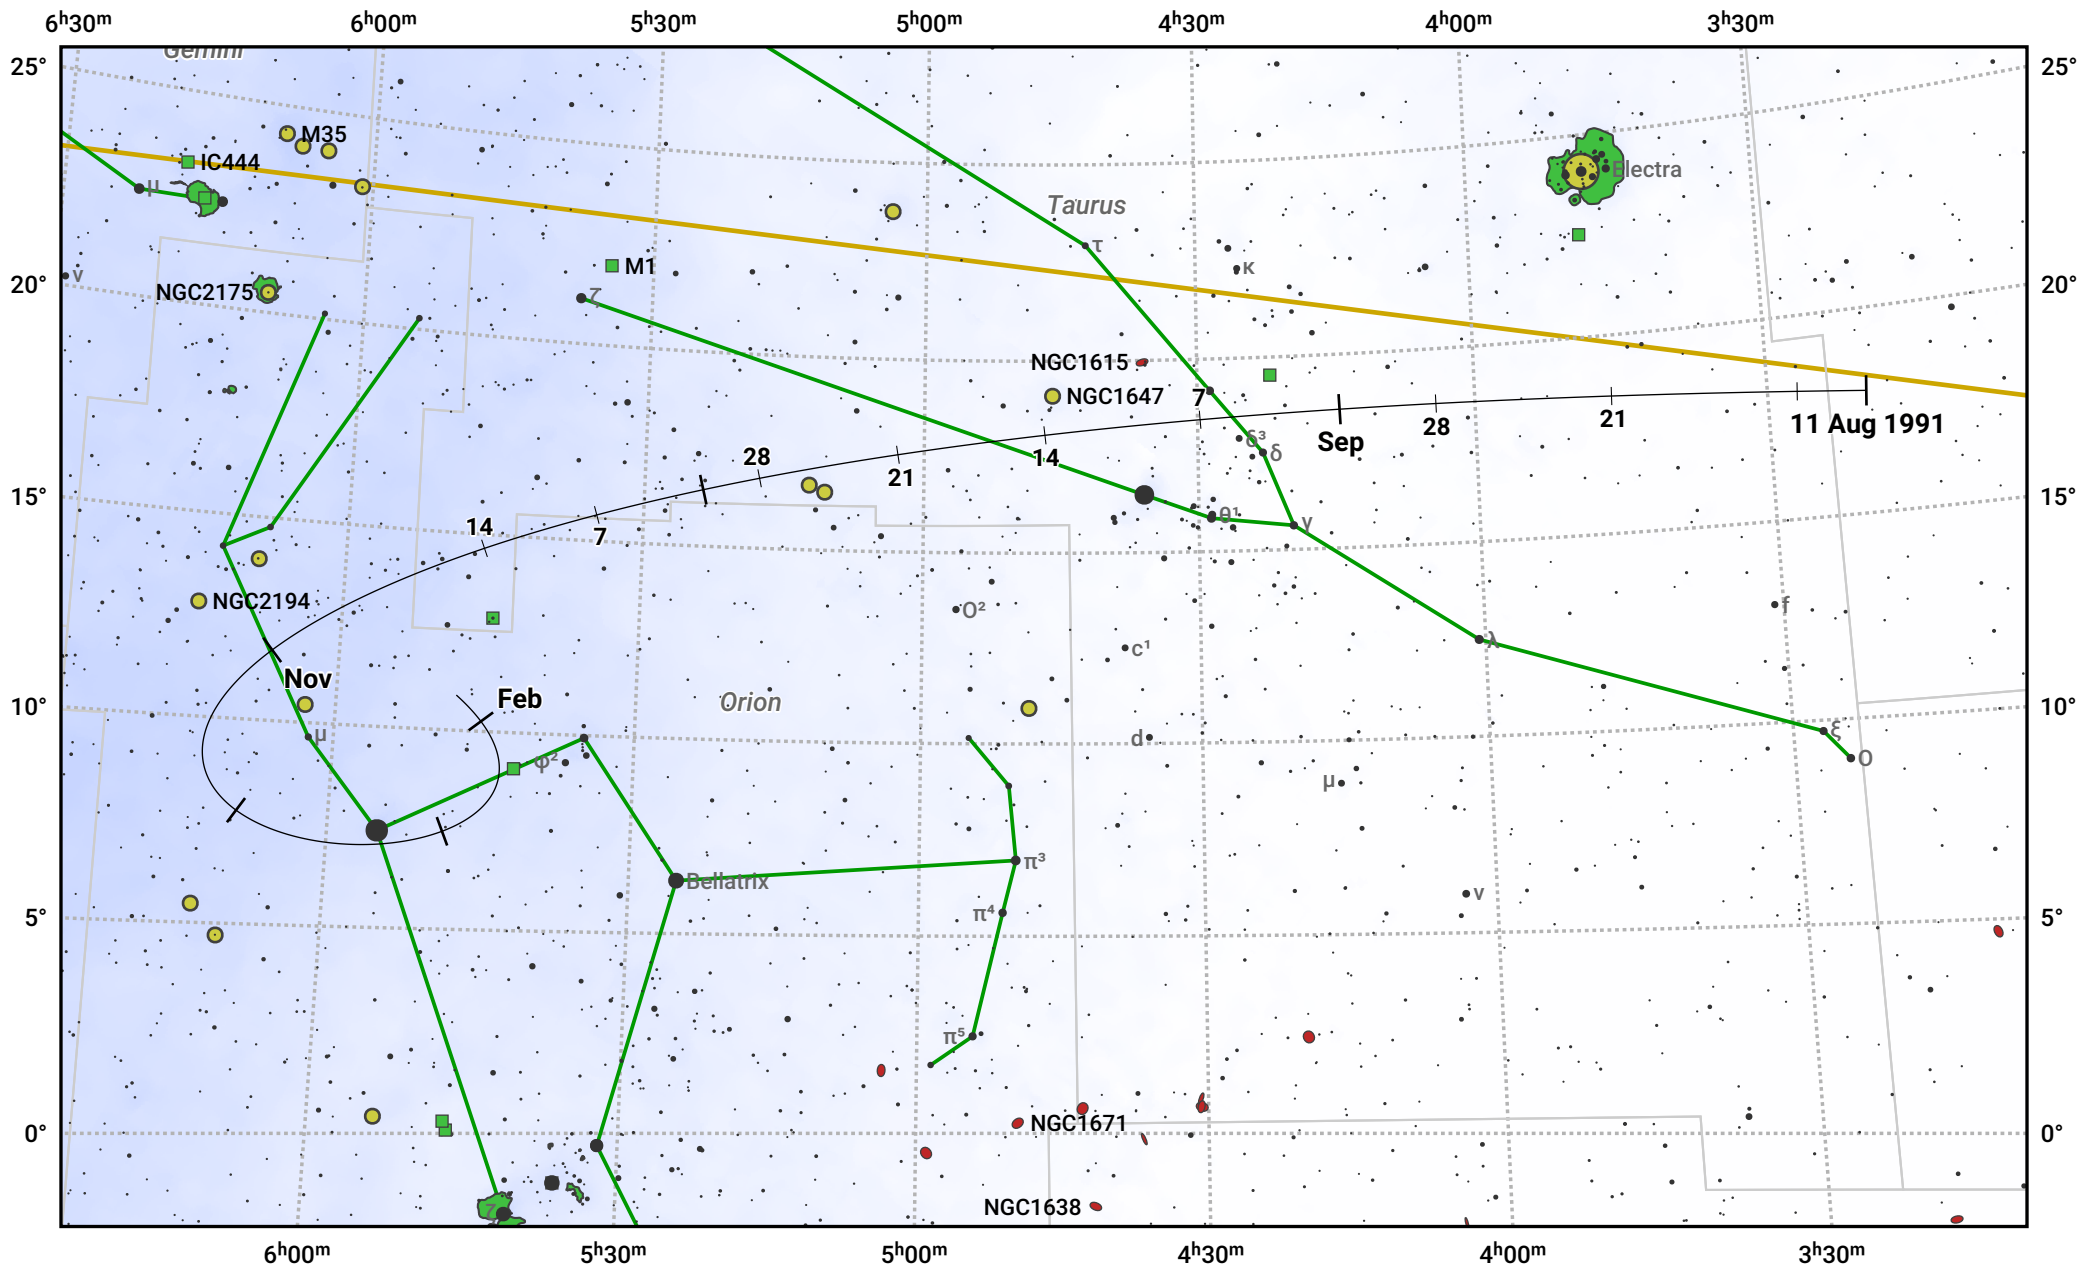

The path of 4P/Faye starting on 11 Aug 1991

© Dominic Ford 2011–2024. Date markers placed at midnight UTC. Downloaded from <https://in-the-sky.org>

Magnitude scale: 8.0 7.0 6.0 5.0 4.0 3.0 2.0 1.0 0.0

— Ecliptic Plane

Galaxy Bright nebula Open cluster Globular cluster

Date	Mag
1991 Sep 1	10.7
1991 Oct 27	10.0
1991 Nov 1	10.0
1992 Jan 1	10.6
1992 Jan 16	11.1