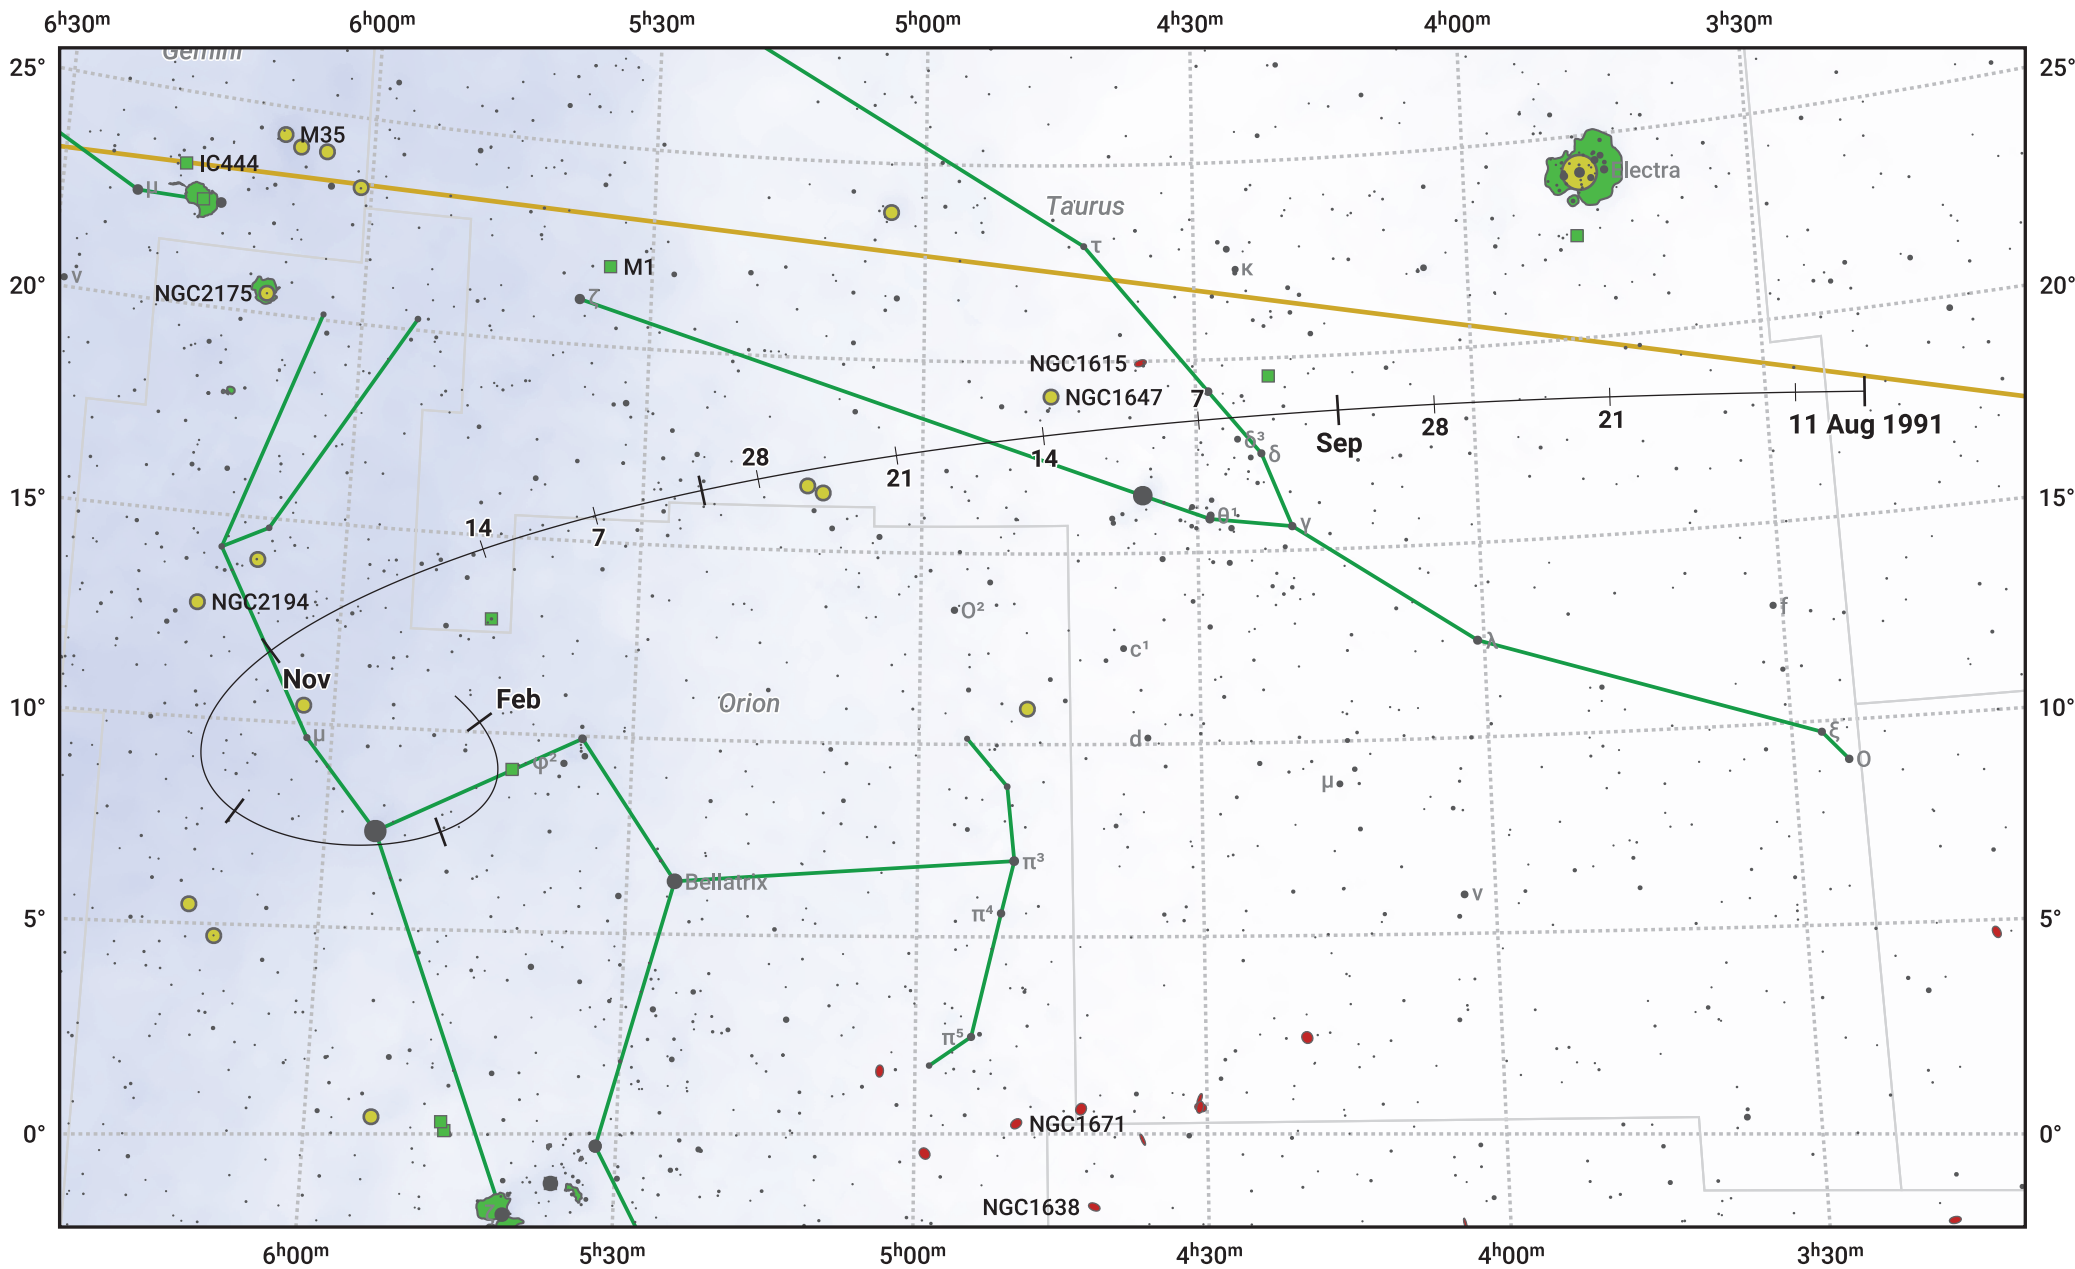

The path of 4P/Faye starting on 11 Aug 1991

© Dominic Ford 2011–2024. Date markers placed at midnight UTC. Downloaded from <https://in-the-sky.org>

Magnitude scale: 8.0 7.0 6.0 5.0 4.0 3.0 2.0 1.0 0.0

— Ecliptic Plane

- Galaxy
- Bright nebula
- Open cluster
- ⊕ Globular cluster

Date	Mag
1991 Sep 1	10.7
1991 Oct 27	10.0
1991 Nov 1	10.0
1992 Jan 1	10.6
1992 Jan 16	11.1