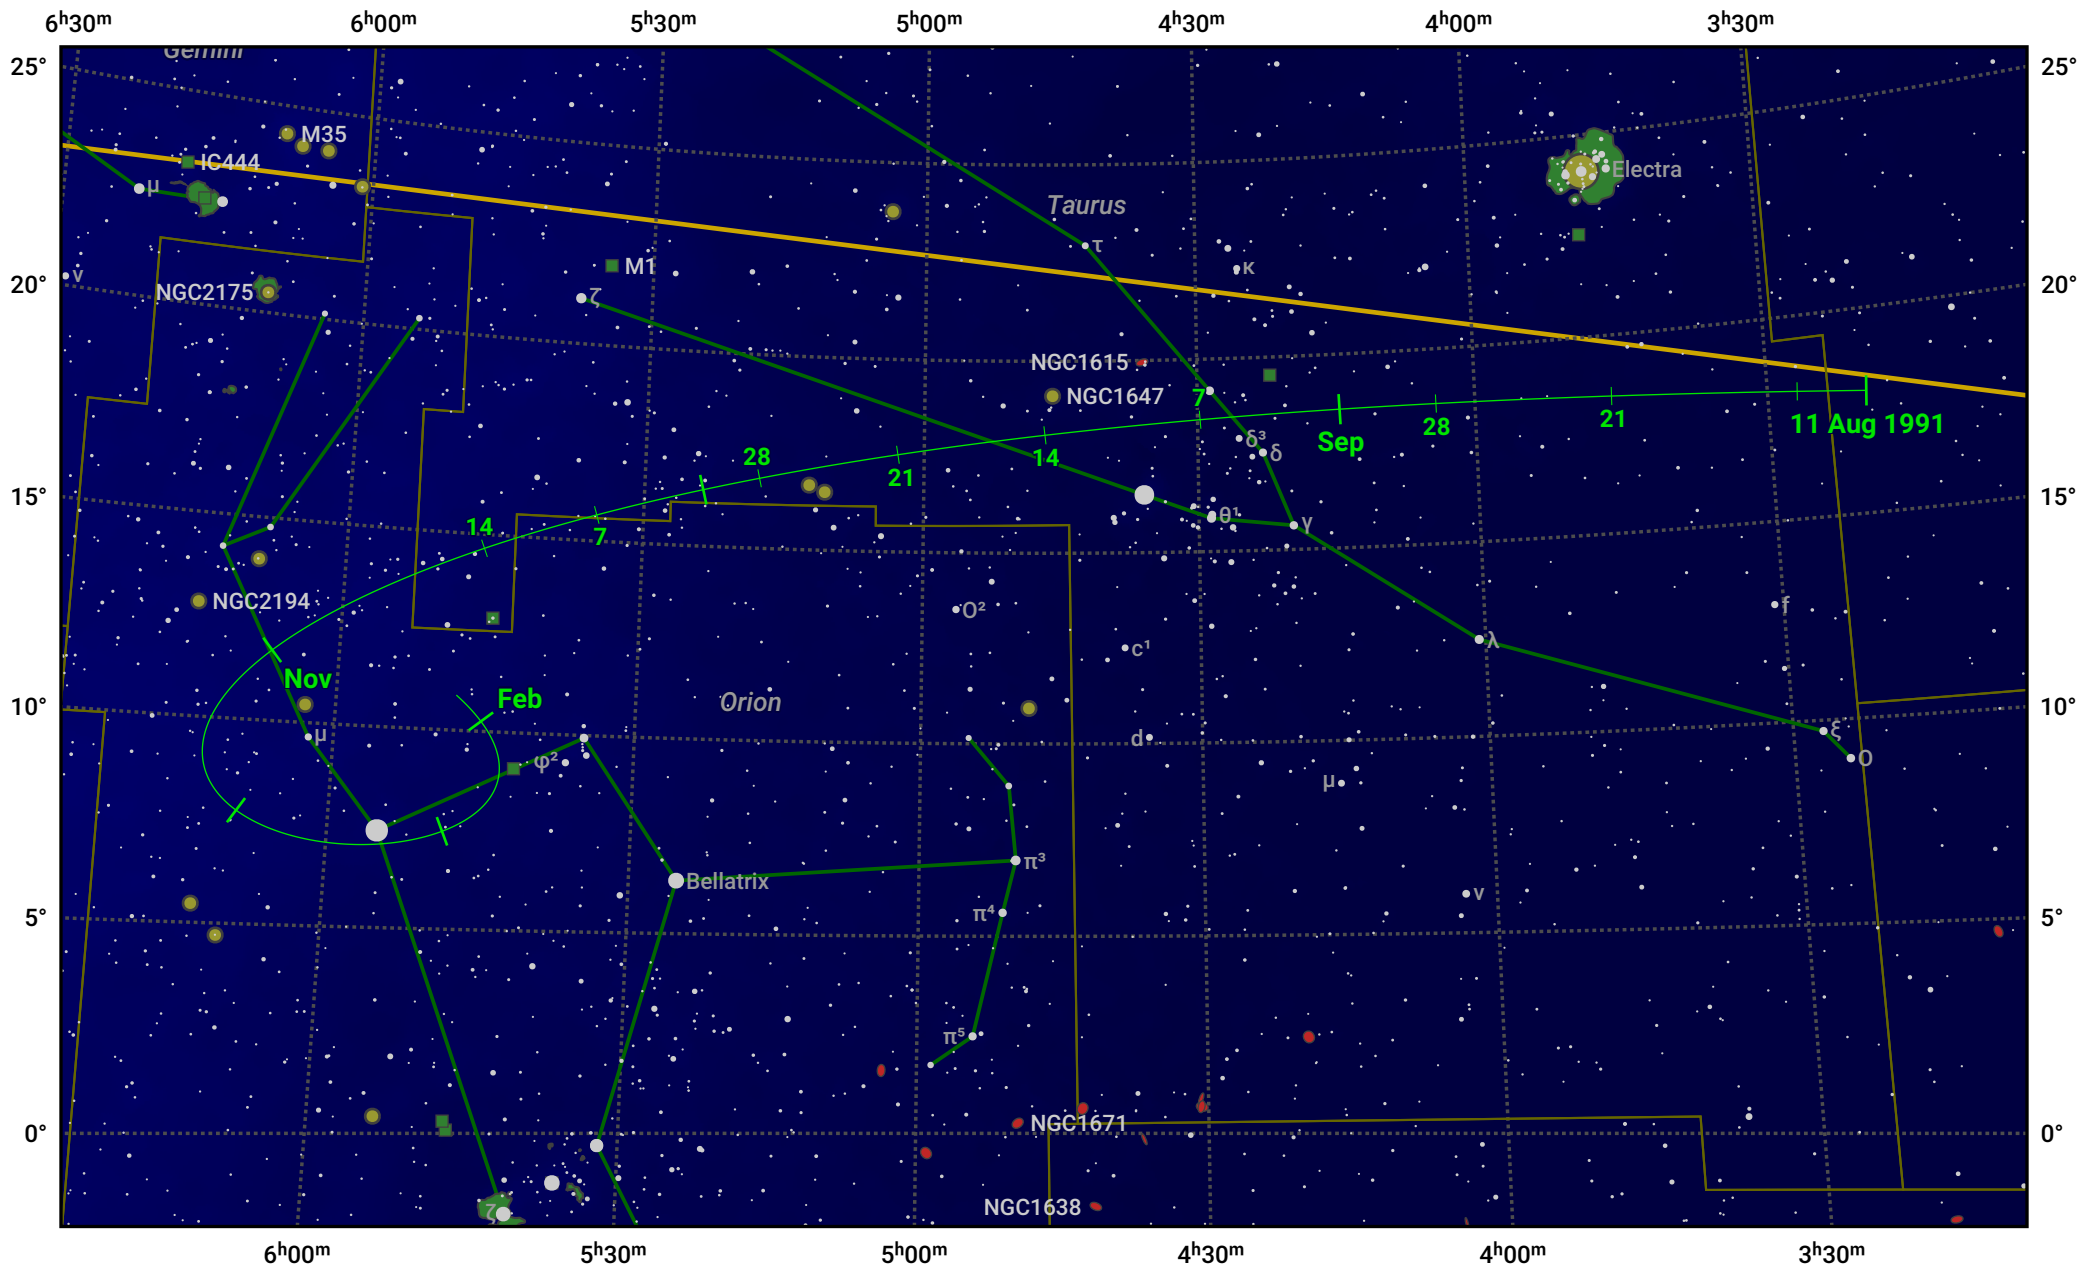

The path of 4P/Faye starting on 11 Aug 1991

© Dominic Ford 2011–2024. Date markers placed at midnight UTC. Downloaded from <https://in-the-sky.org>

Magnitude scale: 8.0 7.0 6.0 5.0 4.0 3.0 2.0 1.0 0.0

— Ecliptic Plane

Galaxy Bright nebula Open cluster Globular cluster

| Date | Mag |
|-------------|------|
| 1991 Sep 1 | 10.7 |
| 1991 Oct 27 | 10.0 |
| 1991 Nov 1 | 10.0 |
| 1992 Jan 1 | 10.6 |
| 1992 Jan 16 | 11.1 |