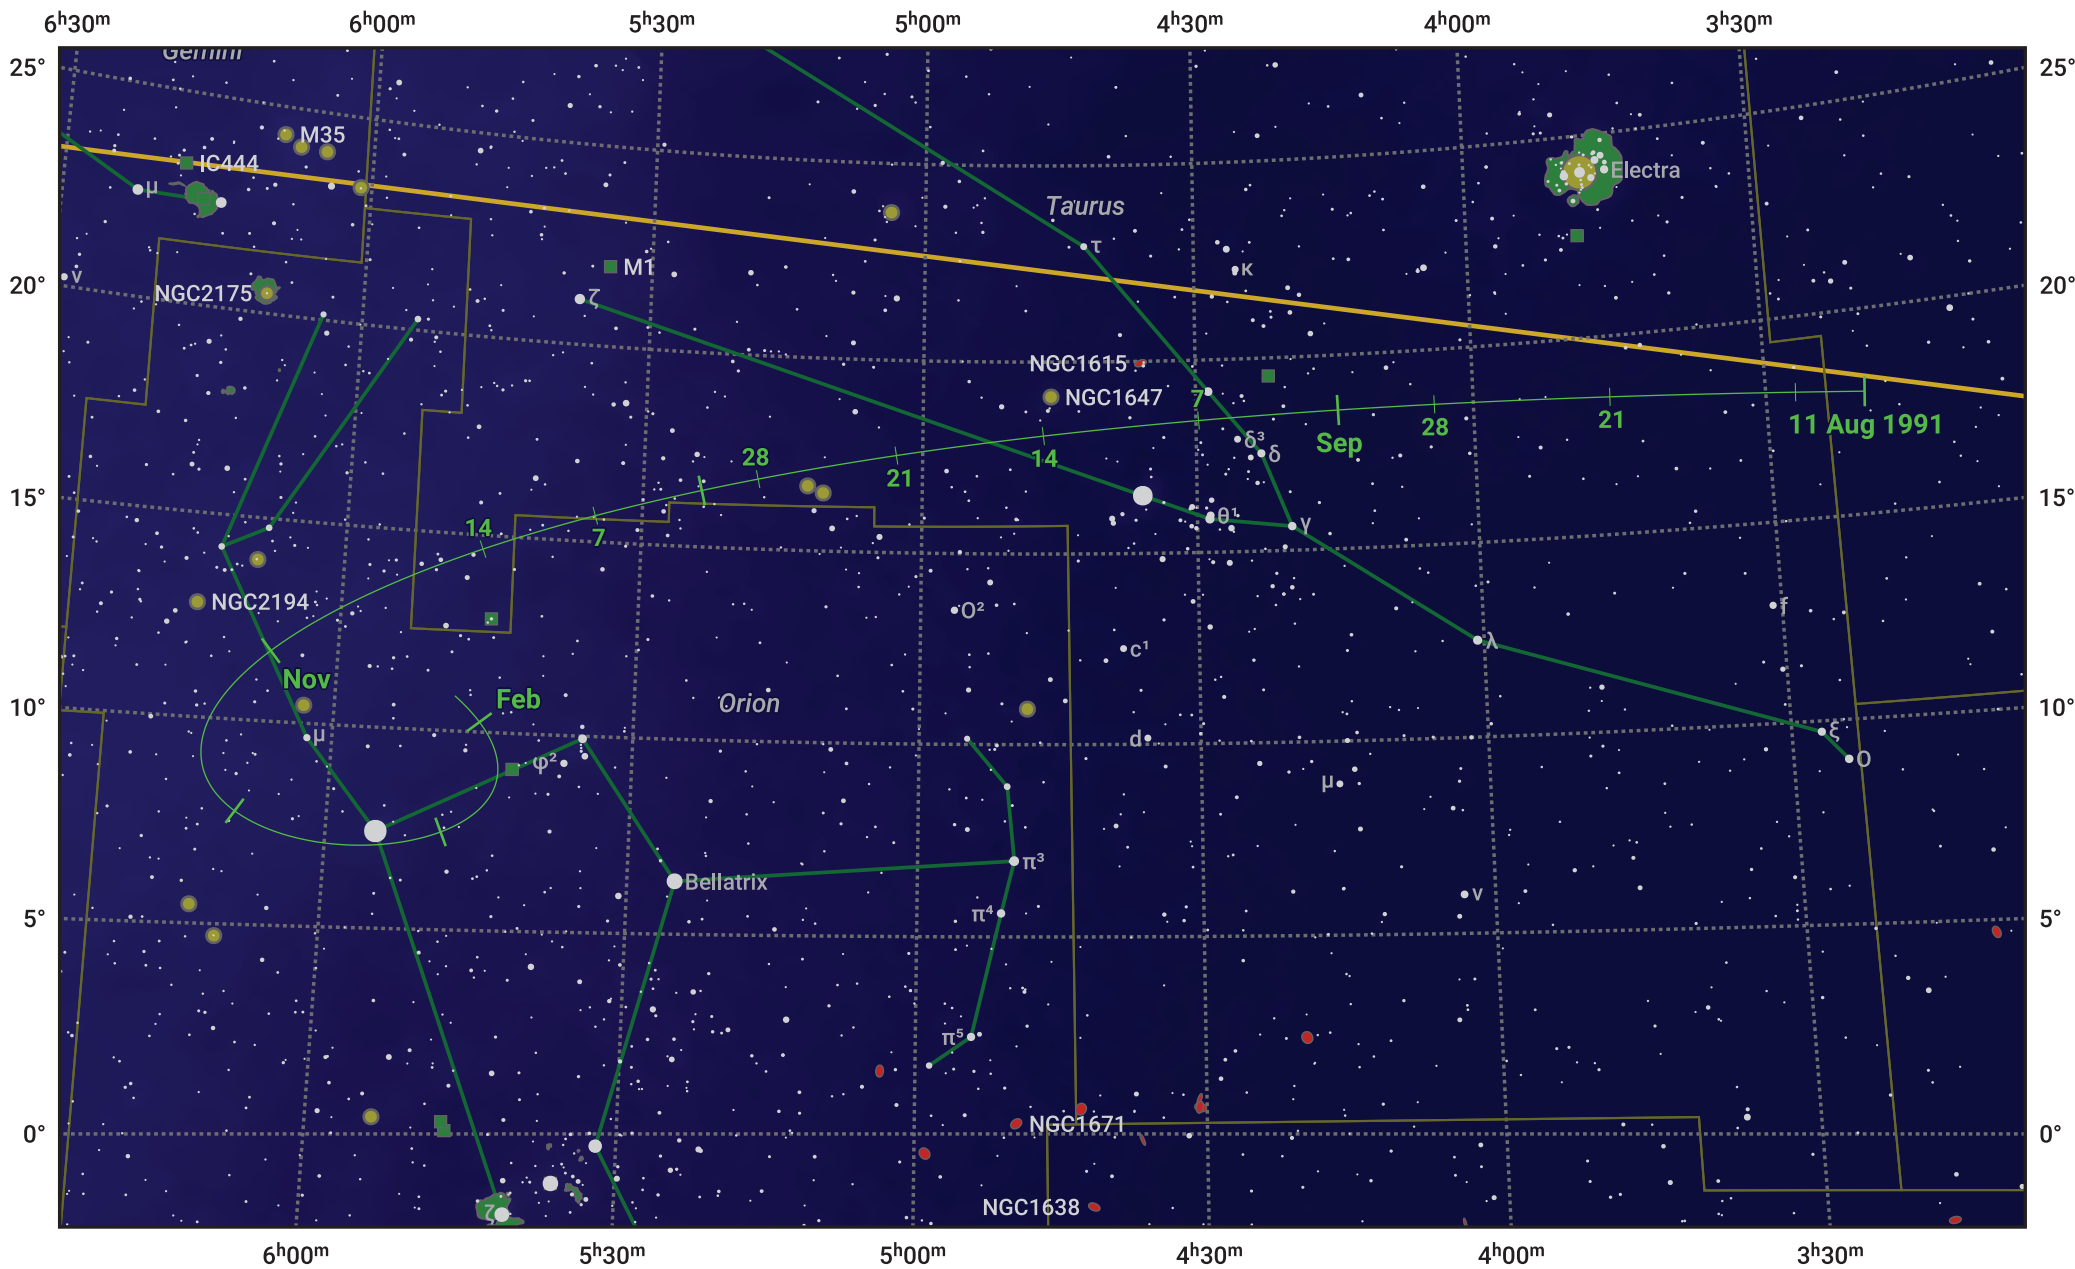

The path of 4P/Faye starting on 11 Aug 1991

© Dominic Ford 2011–2024. Date markers placed at midnight UTC. Downloaded from <https://in-the-sky.org>

Magnitude scale: 8.0 7.0 6.0 5.0 4.0 3.0 2.0 1.0 0.0

— Ecliptic Plane

- Galaxy
- Bright nebula
- Open cluster
- ⊕ Globular cluster

Date	Mag
1991 Sep 1	10.7
1991 Oct 27	10.0
1991 Nov 1	10.0
1992 Jan 1	10.6
1992 Jan 16	11.1