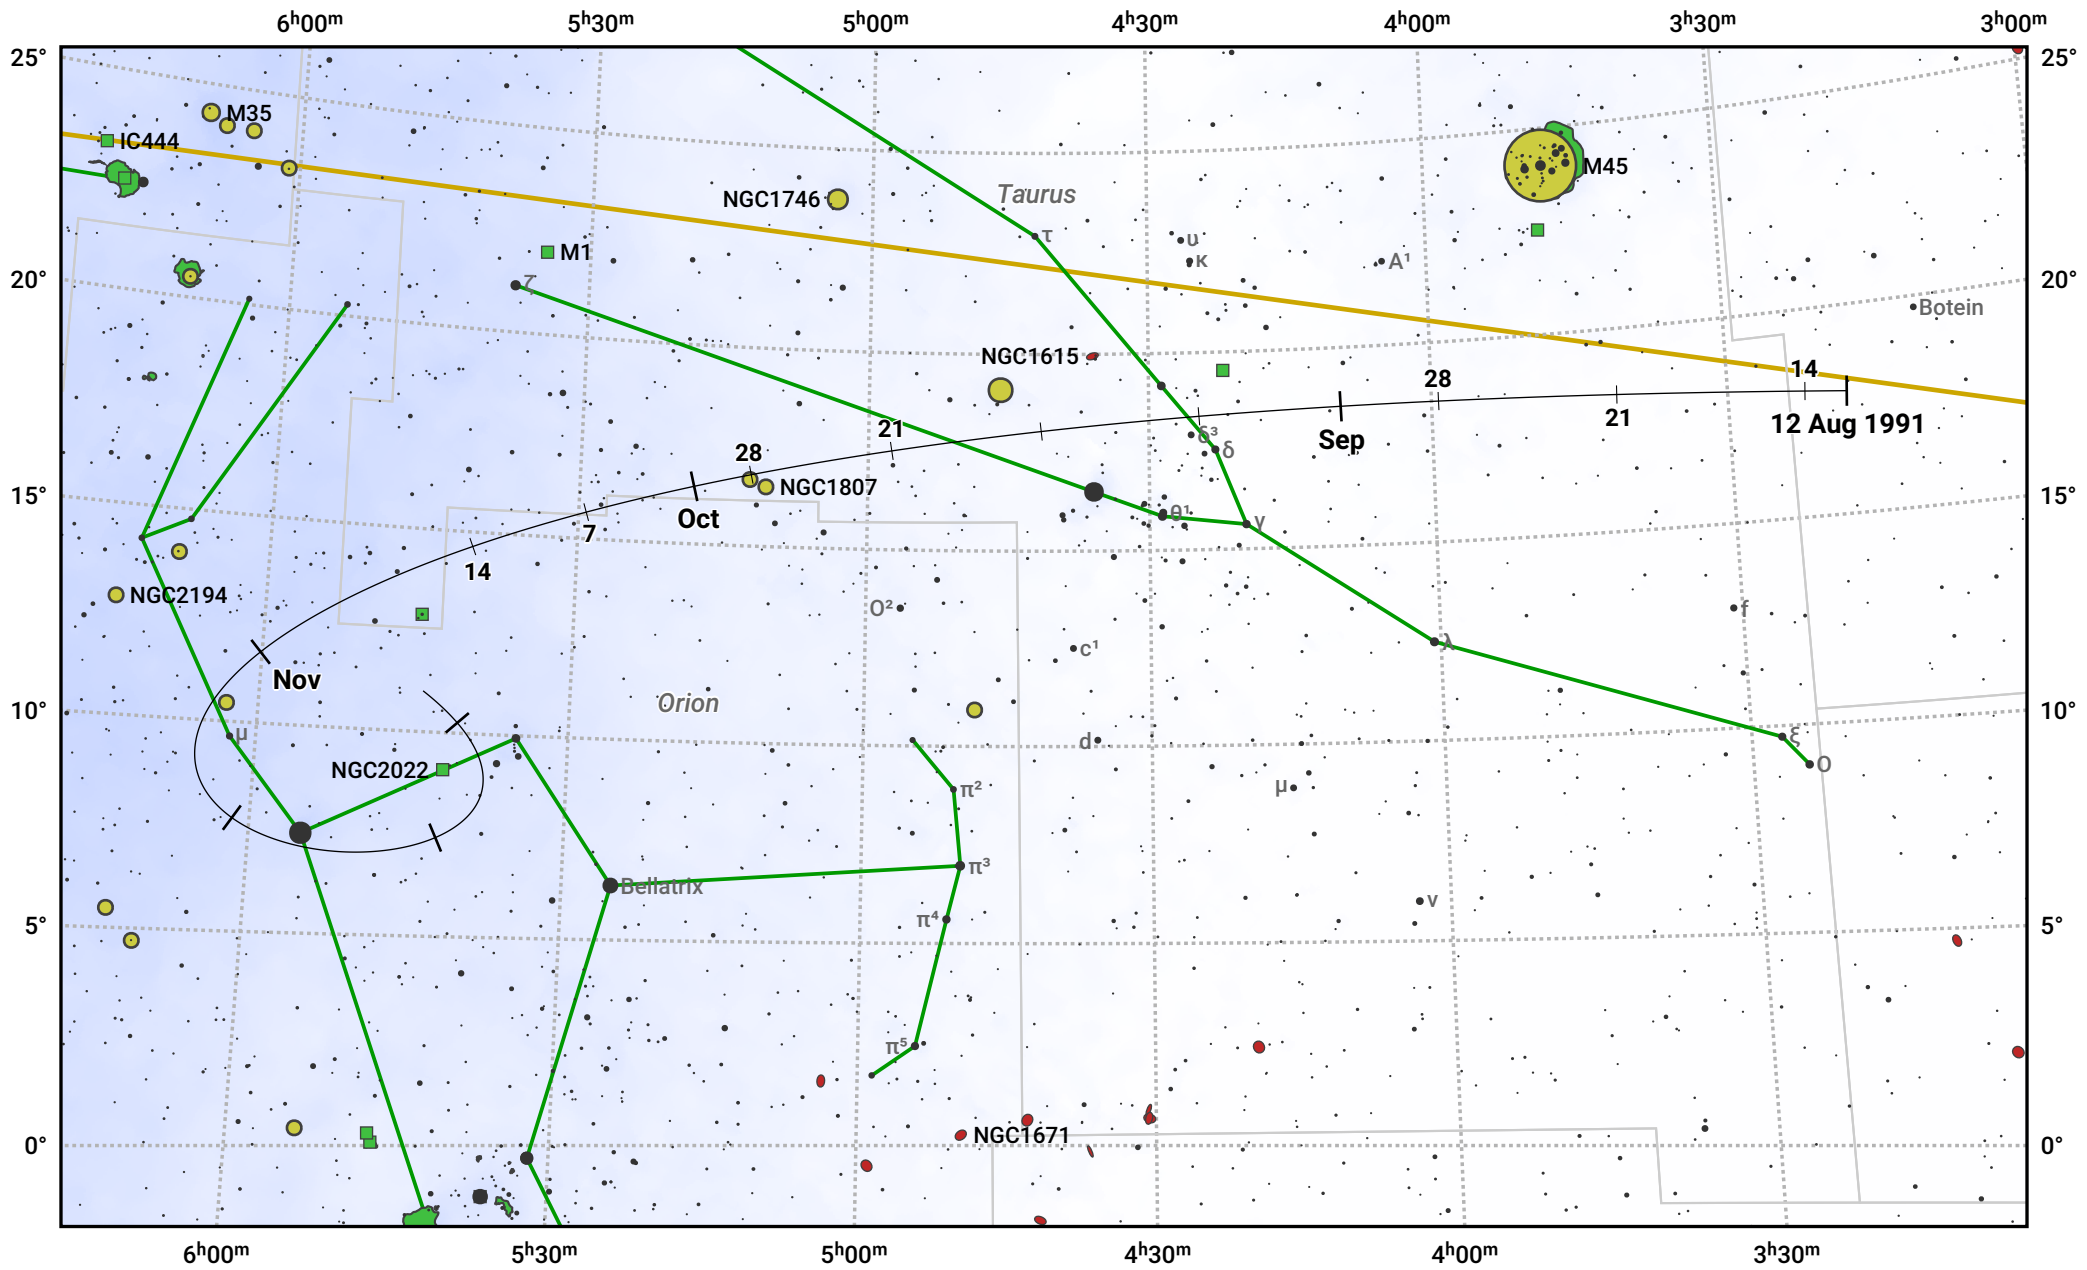

The path of 4P/Faye starting on 12 Aug 1991

© Dominic Ford 2011–2024. Date markers placed at midnight UTC. Downloaded from <https://in-the-sky.org>

Magnitude scale: 8.0 7.0 6.0 5.0 4.0 3.0 2.0 1.0 0.0

— Ecliptic Plane

● Galaxy ■ Bright nebula ● Open cluster ⊕ Globular cluster

Date	Mag
1991 Sep 1	10.6
1991 Oct 23	10.0
1991 Nov 1	10.0
1992 Jan 1	10.6
1992 Jan 16	11.0