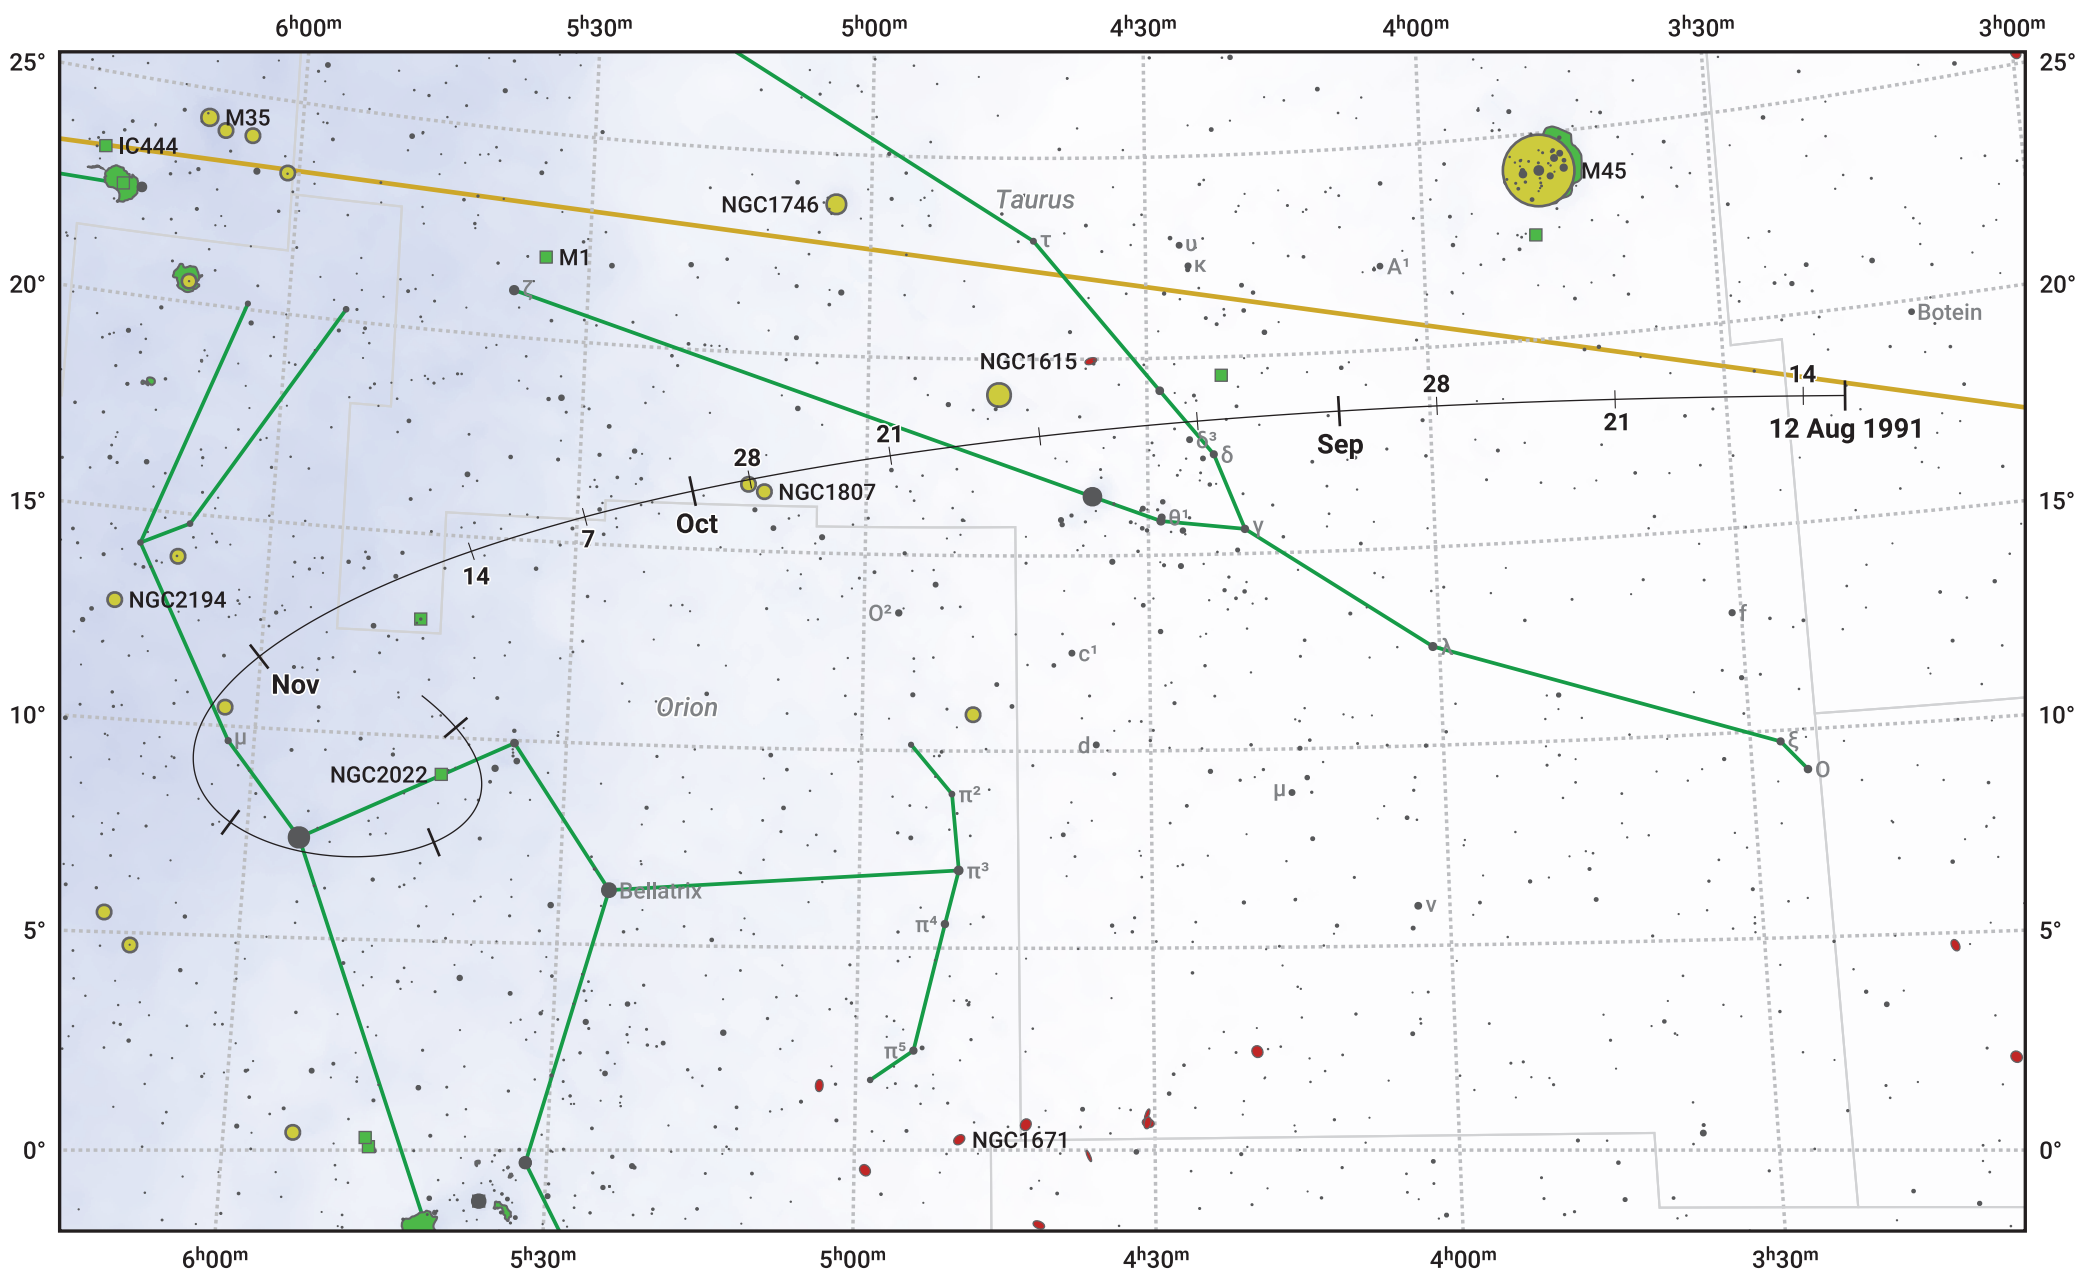

# The path of 4P/Faye starting on 12 Aug 1991

© Dominic Ford 2011–2024. Date markers placed at midnight UTC. Downloaded from <https://in-the-sky.org>

Magnitude scale: 8.0 7.0 6.0 5.0 4.0 3.0 2.0 1.0 0.0

— Ecliptic Plane

- Galaxy
- Bright nebula
- Open cluster
- ⊕ Globular cluster

Date	Mag
1991 Sep 1	10.6
1991 Oct 23	10.0
1991 Nov 1	10.0
1992 Jan 1	10.6
1992 Jan 16	11.0