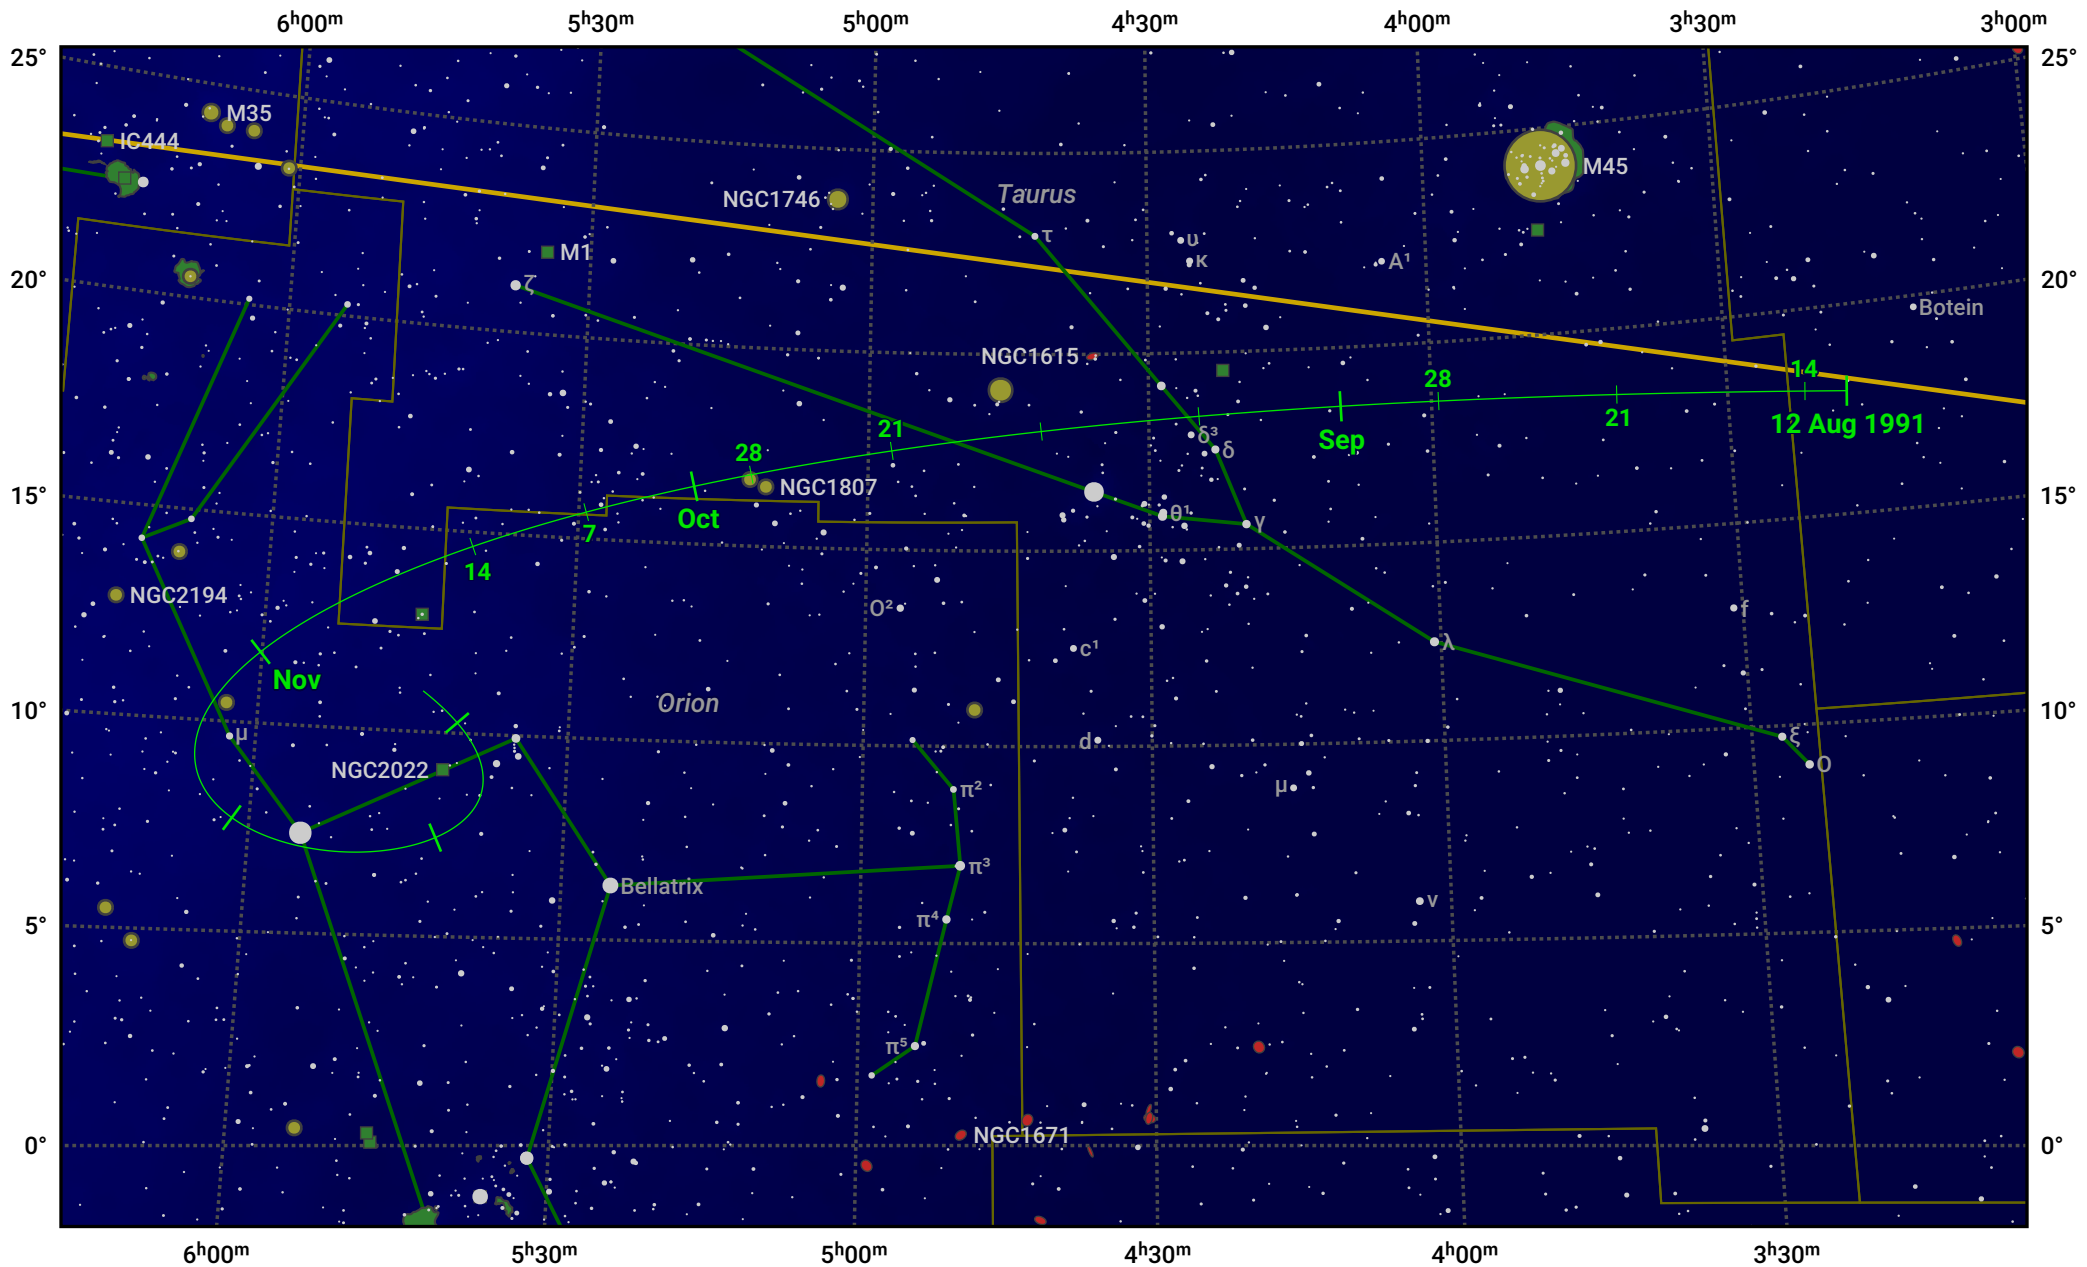

The path of 4P/Faye starting on 12 Aug 1991

© Dominic Ford 2011–2024. Date markers placed at midnight UTC. Downloaded from <https://in-the-sky.org>

Magnitude scale: 8.0 7.0 6.0 5.0 4.0 3.0 2.0 1.0 0.0

— Ecliptic Plane

Galaxy Bright nebula Open cluster Globular cluster

Date	Mag
1991 Sep 1	10.6
1991 Oct 23	10.0
1991 Nov 1	10.0
1992 Jan 1	10.6
1992 Jan 16	11.0