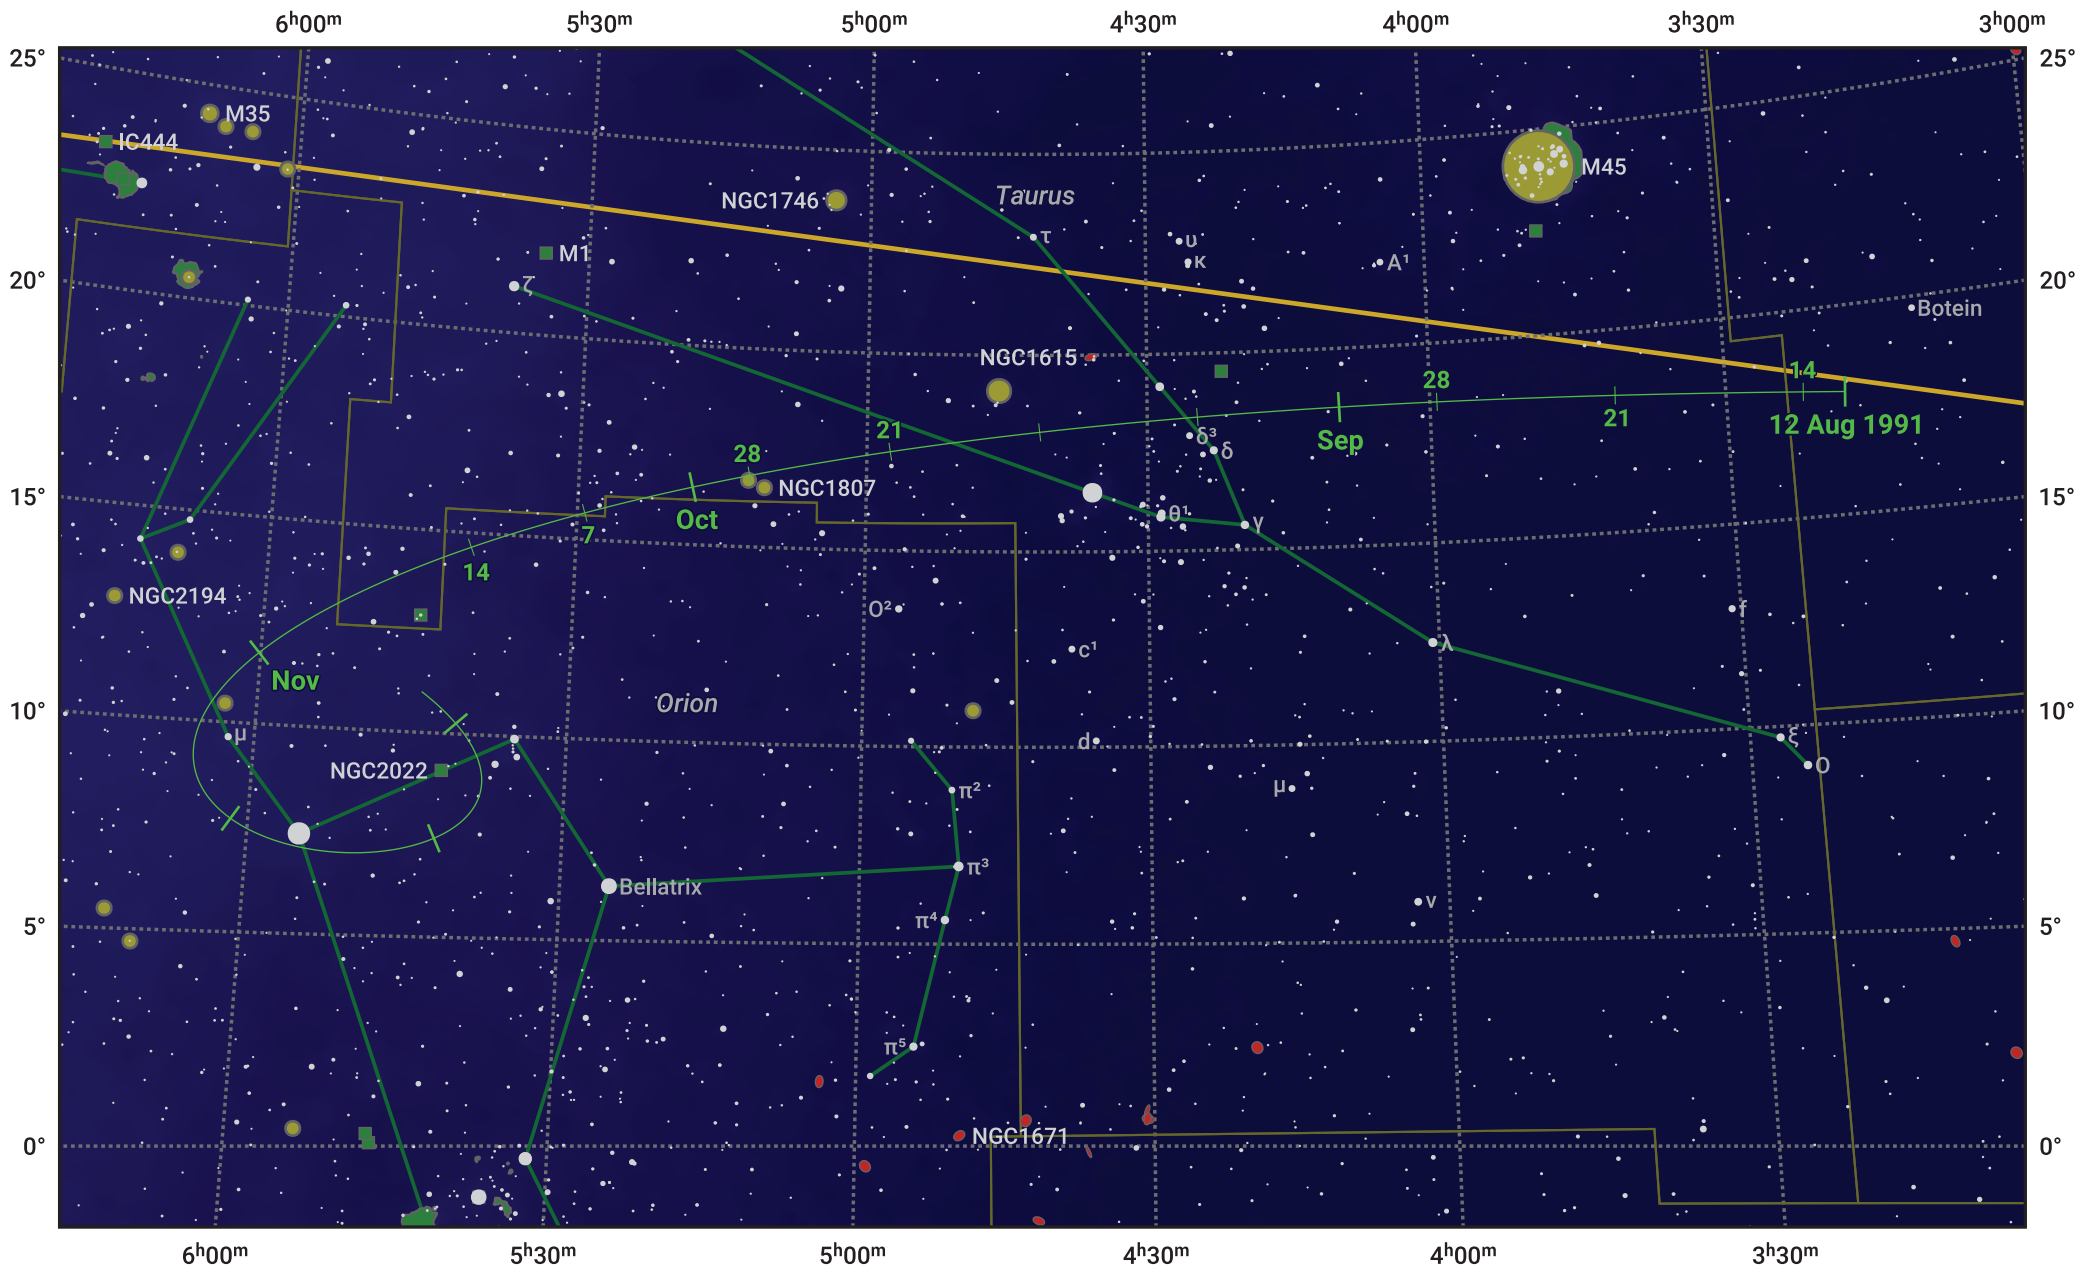

The path of 4P/Faye starting on 12 Aug 1991

© Dominic Ford 2011–2024. Date markers placed at midnight UTC. Downloaded from <https://in-the-sky.org>

Magnitude scale: 8.0 7.0 6.0 5.0 4.0 3.0 2.0 1.0 0.0

— Ecliptic Plane

- Galaxy
- Bright nebula
- Open cluster
- ⊕ Globular cluster

Date	Mag
1991 Sep 1	10.6
1991 Oct 23	10.0
1991 Nov 1	10.0
1992 Jan 1	10.6
1992 Jan 16	11.0