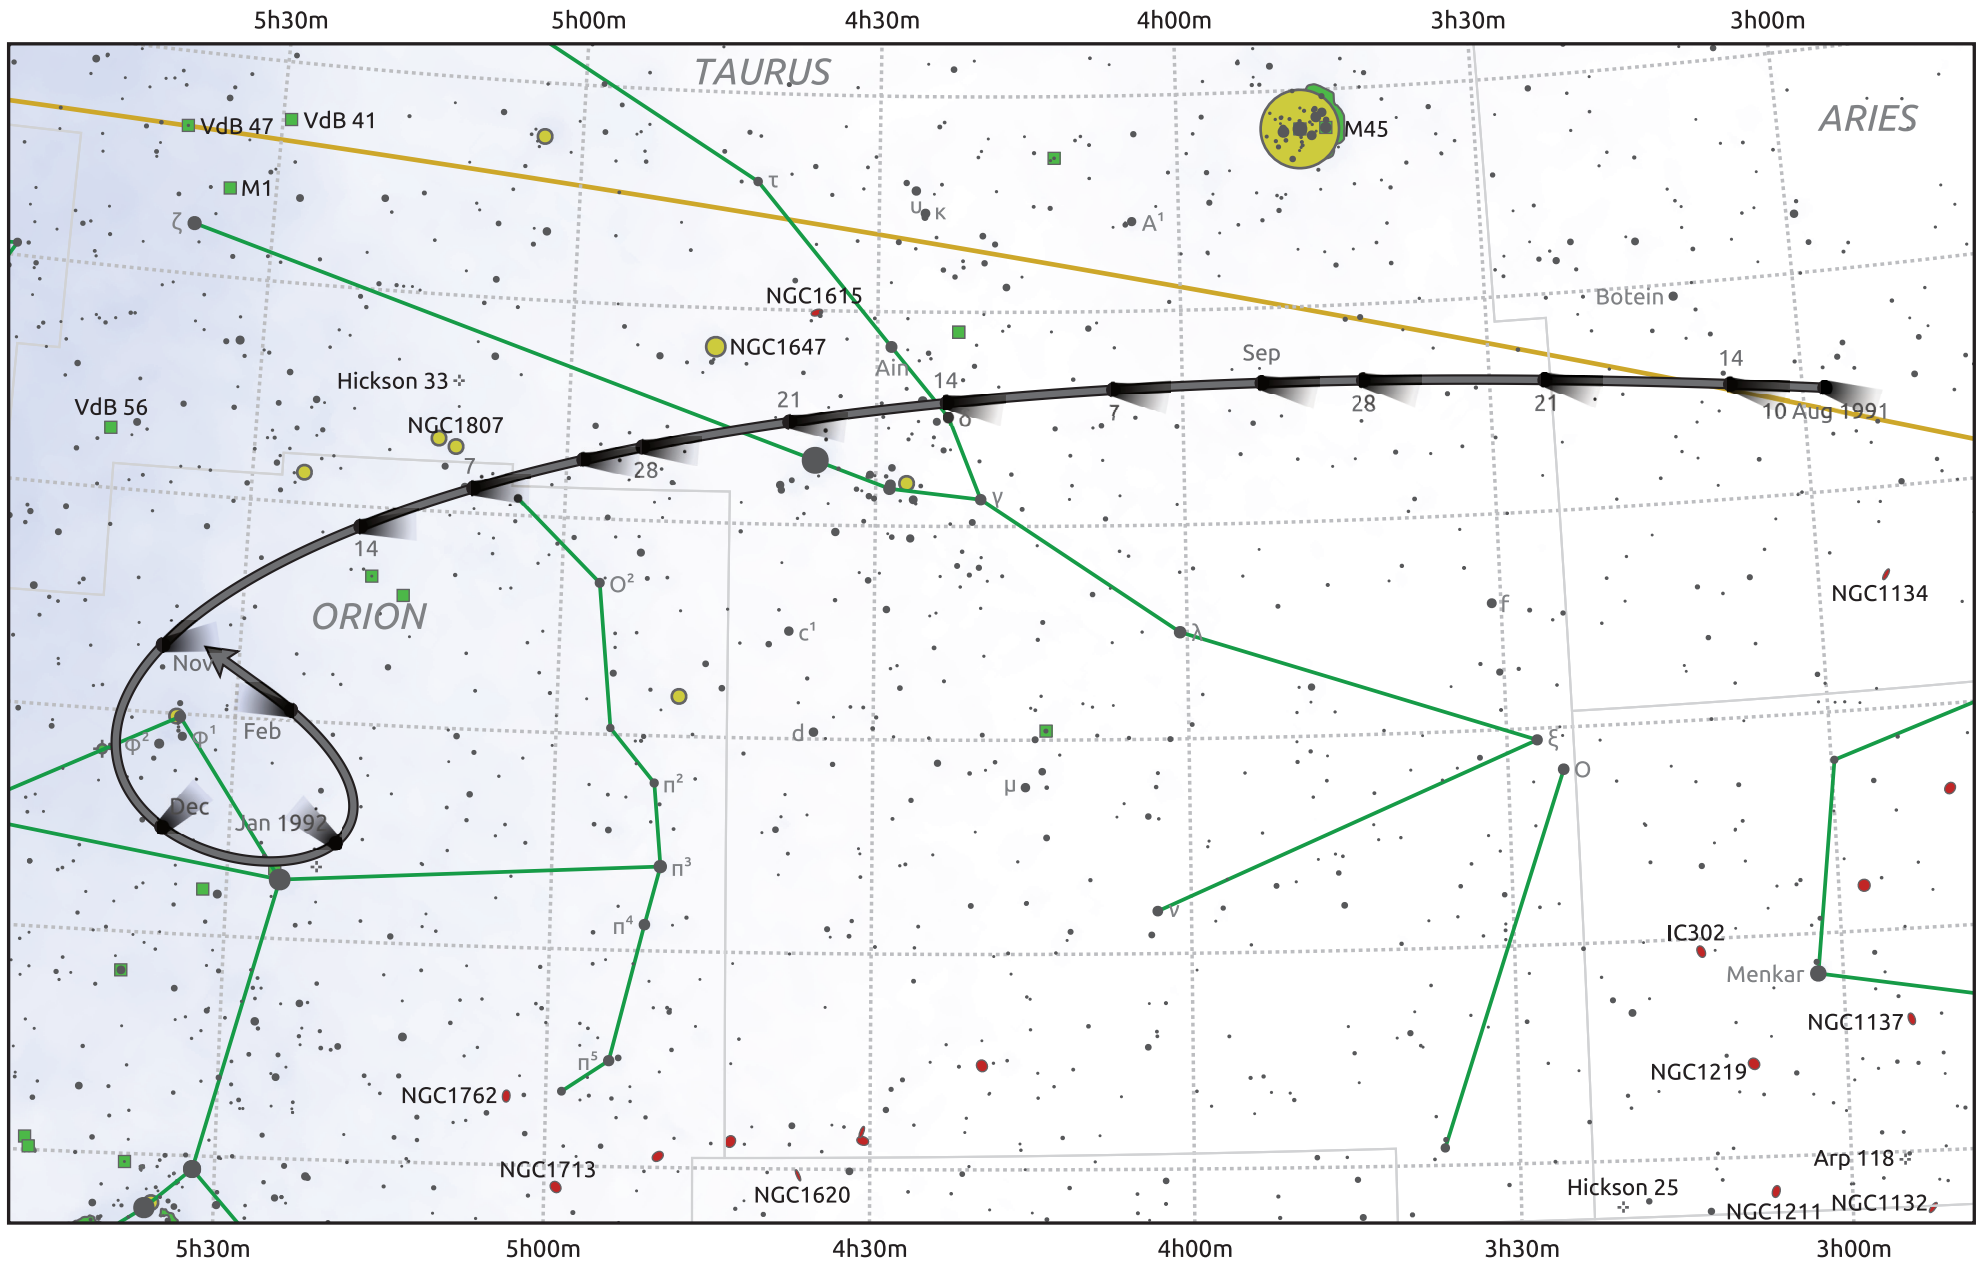

The path of 4P/Faye starting on 10 Aug 1991

© Dominic Ford 2011–2025. Date markers placed at midnight UTC. Downloaded from <https://in-the-sky.org>

Magnitude scale: 8.0 7.0 6.0 5.0 4.0 3.0 2.0 1.0 0.0

— Ecliptic Plane

- Galaxy
- Bright nebula
- Open cluster
- ⊕ Globular cluster
- ◆ Planetary nebula

Date	Mag
1991 Sep 1	10.6
1991 Oct 6	10.0
1991 Nov 1	9.8
1992 Jan 1	10.5
1992 Jan 18	11.0