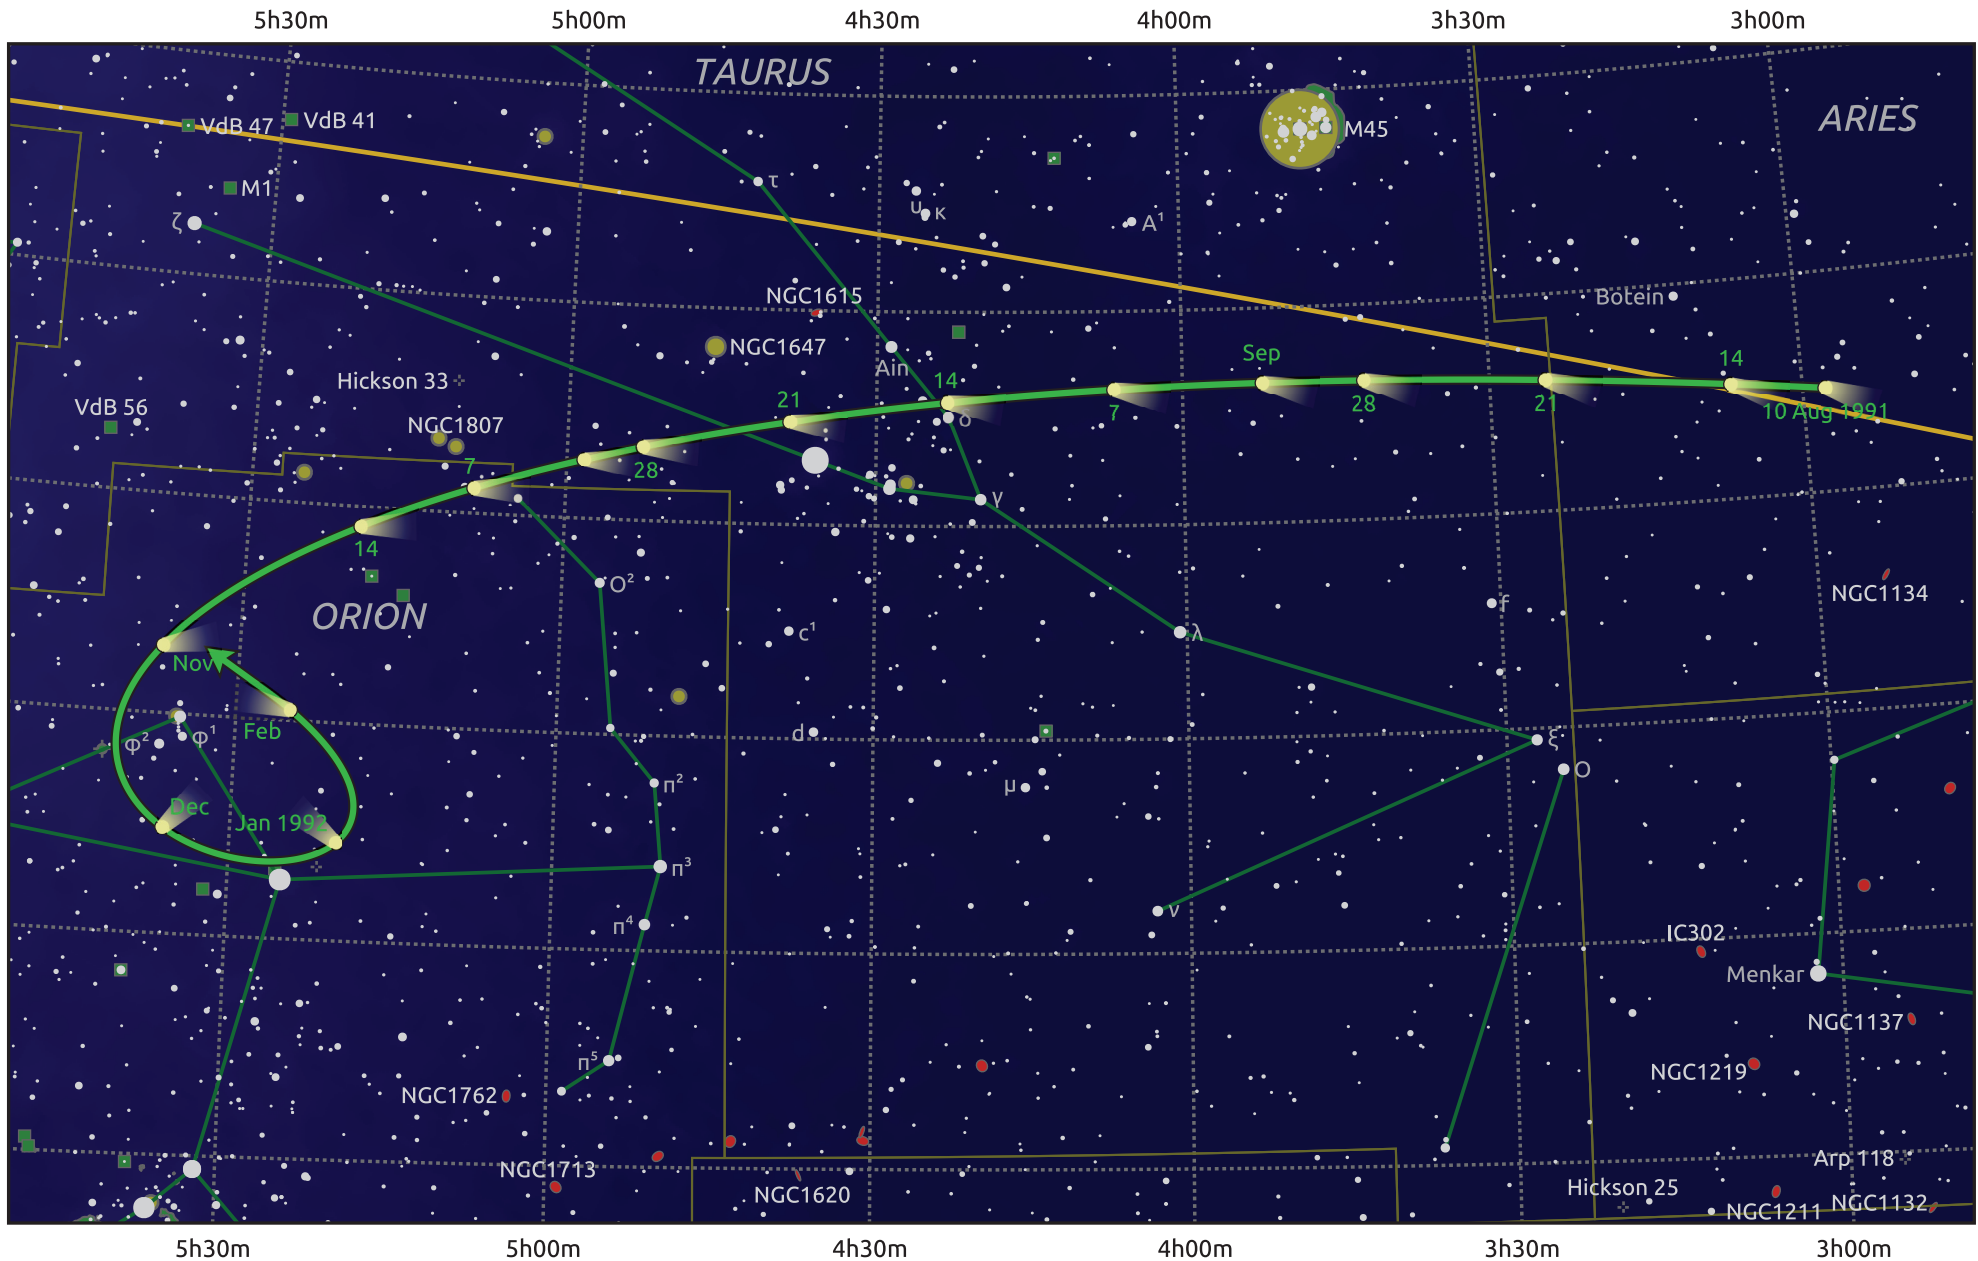

# The path of 4P/Faye starting on 10 Aug 1991

© Dominic Ford 2011–2025. Date markers placed at midnight UTC. Downloaded from <https://in-the-sky.org>

Magnitude scale: 8.0 7.0 6.0 5.0 4.0 3.0 2.0 1.0 0.0

— Ecliptic Plane

Galaxy    Bright nebula    Open cluster    Globular cluster    Planetary nebula

Date	Mag
1991 Sep 1	10.6
1991 Oct 6	10.0
1991 Nov 1	9.8
1992 Jan 1	10.5
1992 Jan 18	11.0