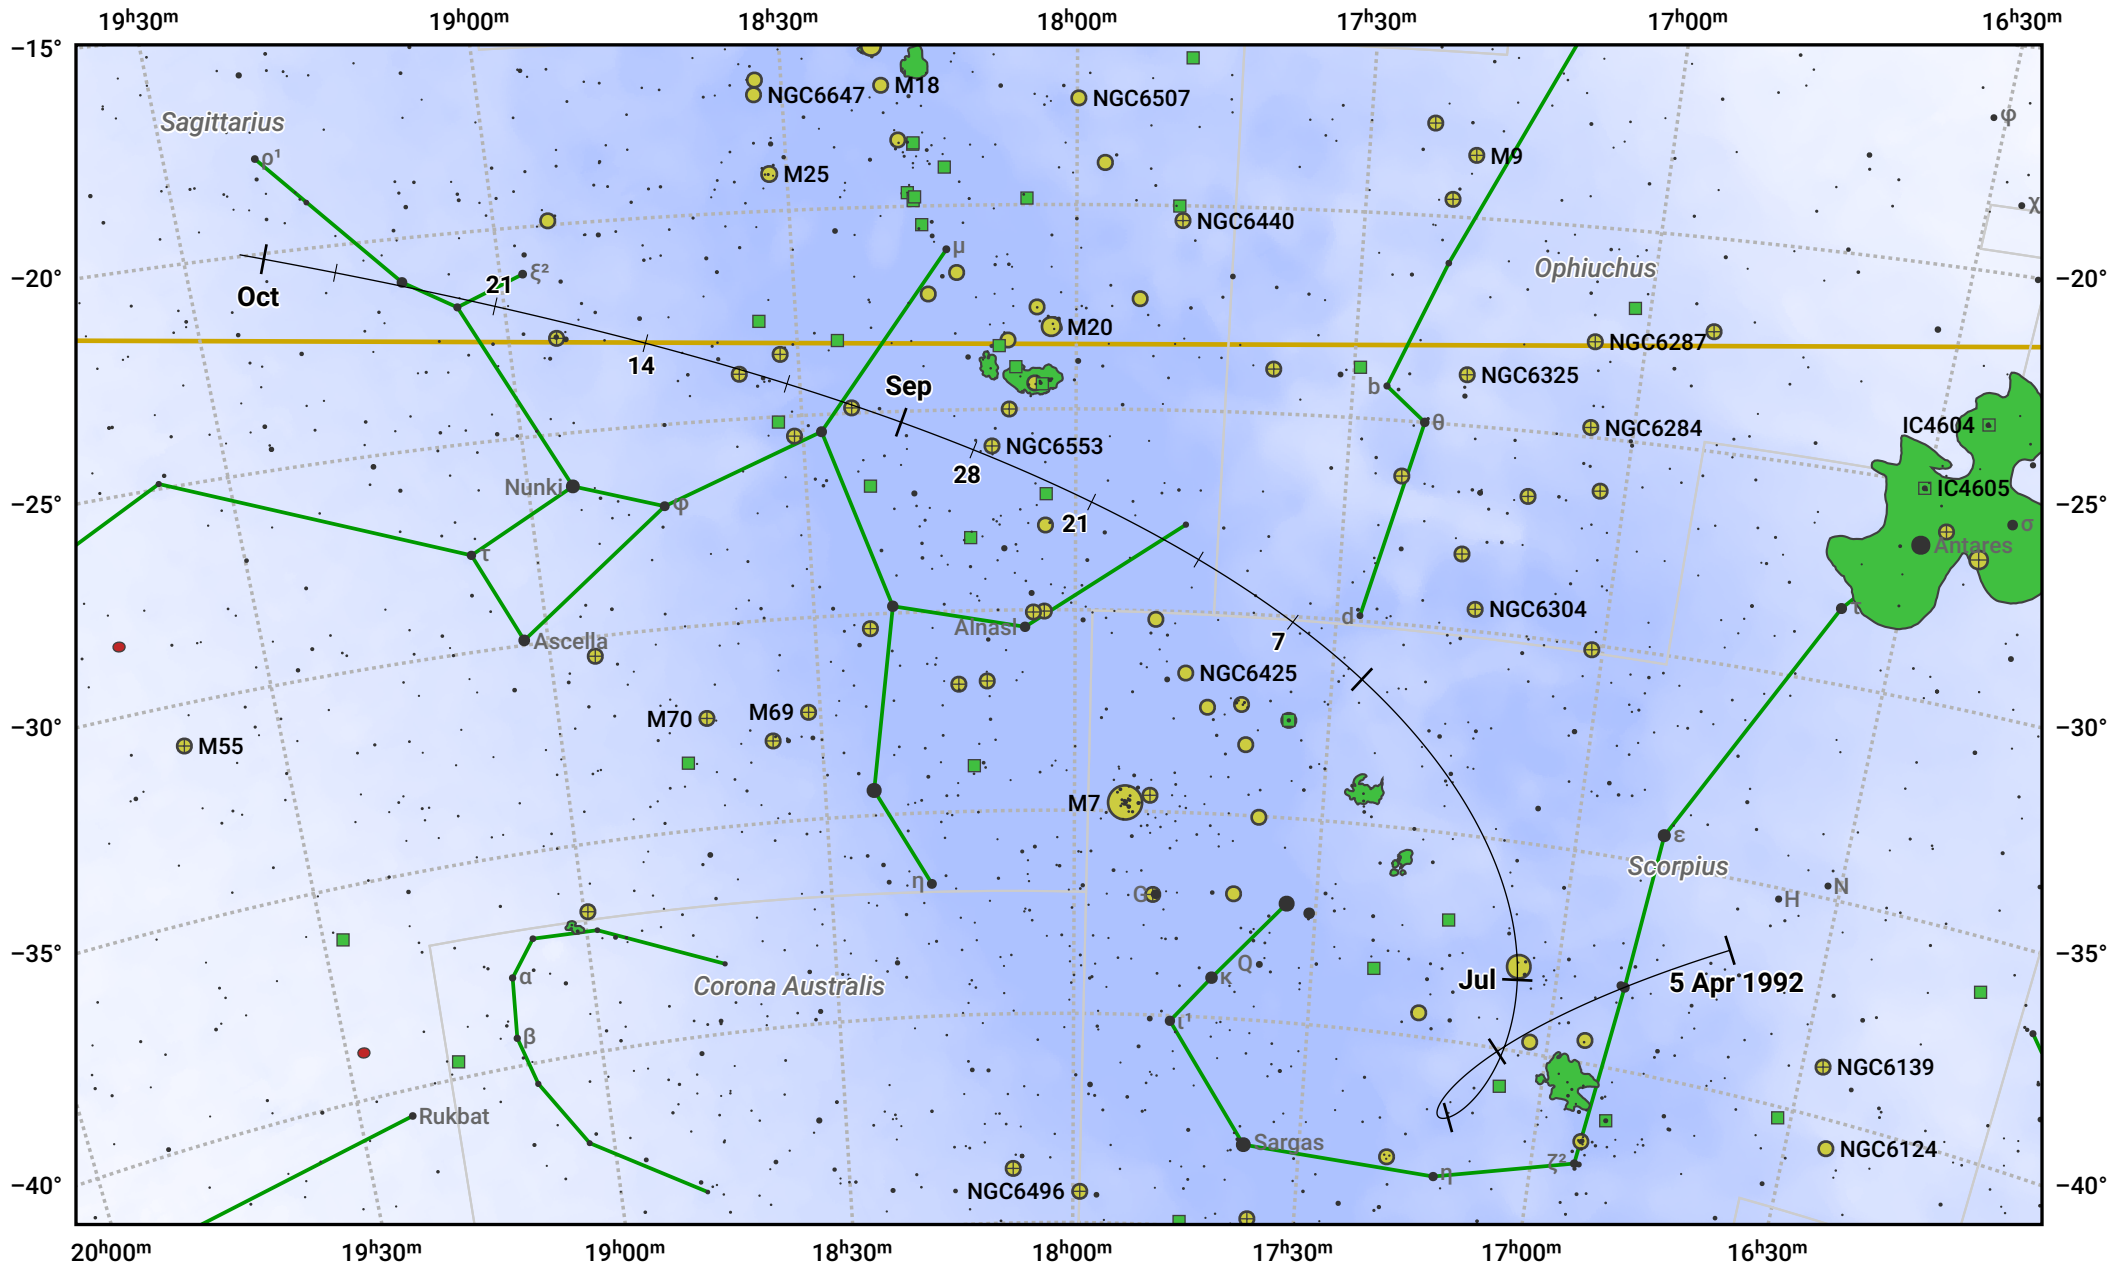

The path of 37P/Forbes starting on 5 Apr 1992

© Dominic Ford 2011–2024. Date markers placed at midnight UTC. Downloaded from <https://in-the-sky.org>

Magnitude scale: 8.0 7.0 6.0 5.0 4.0 3.0 2.0 1.0

— Ecliptic Plane

Galaxy Bright nebula Open cluster Globular cluster

Date	Mag
1992 May 1	11.4
1992 May 31	10.4
1992 Jul 1	9.9
1992 Sep 1	10.9
1992 Sep 19	11.4