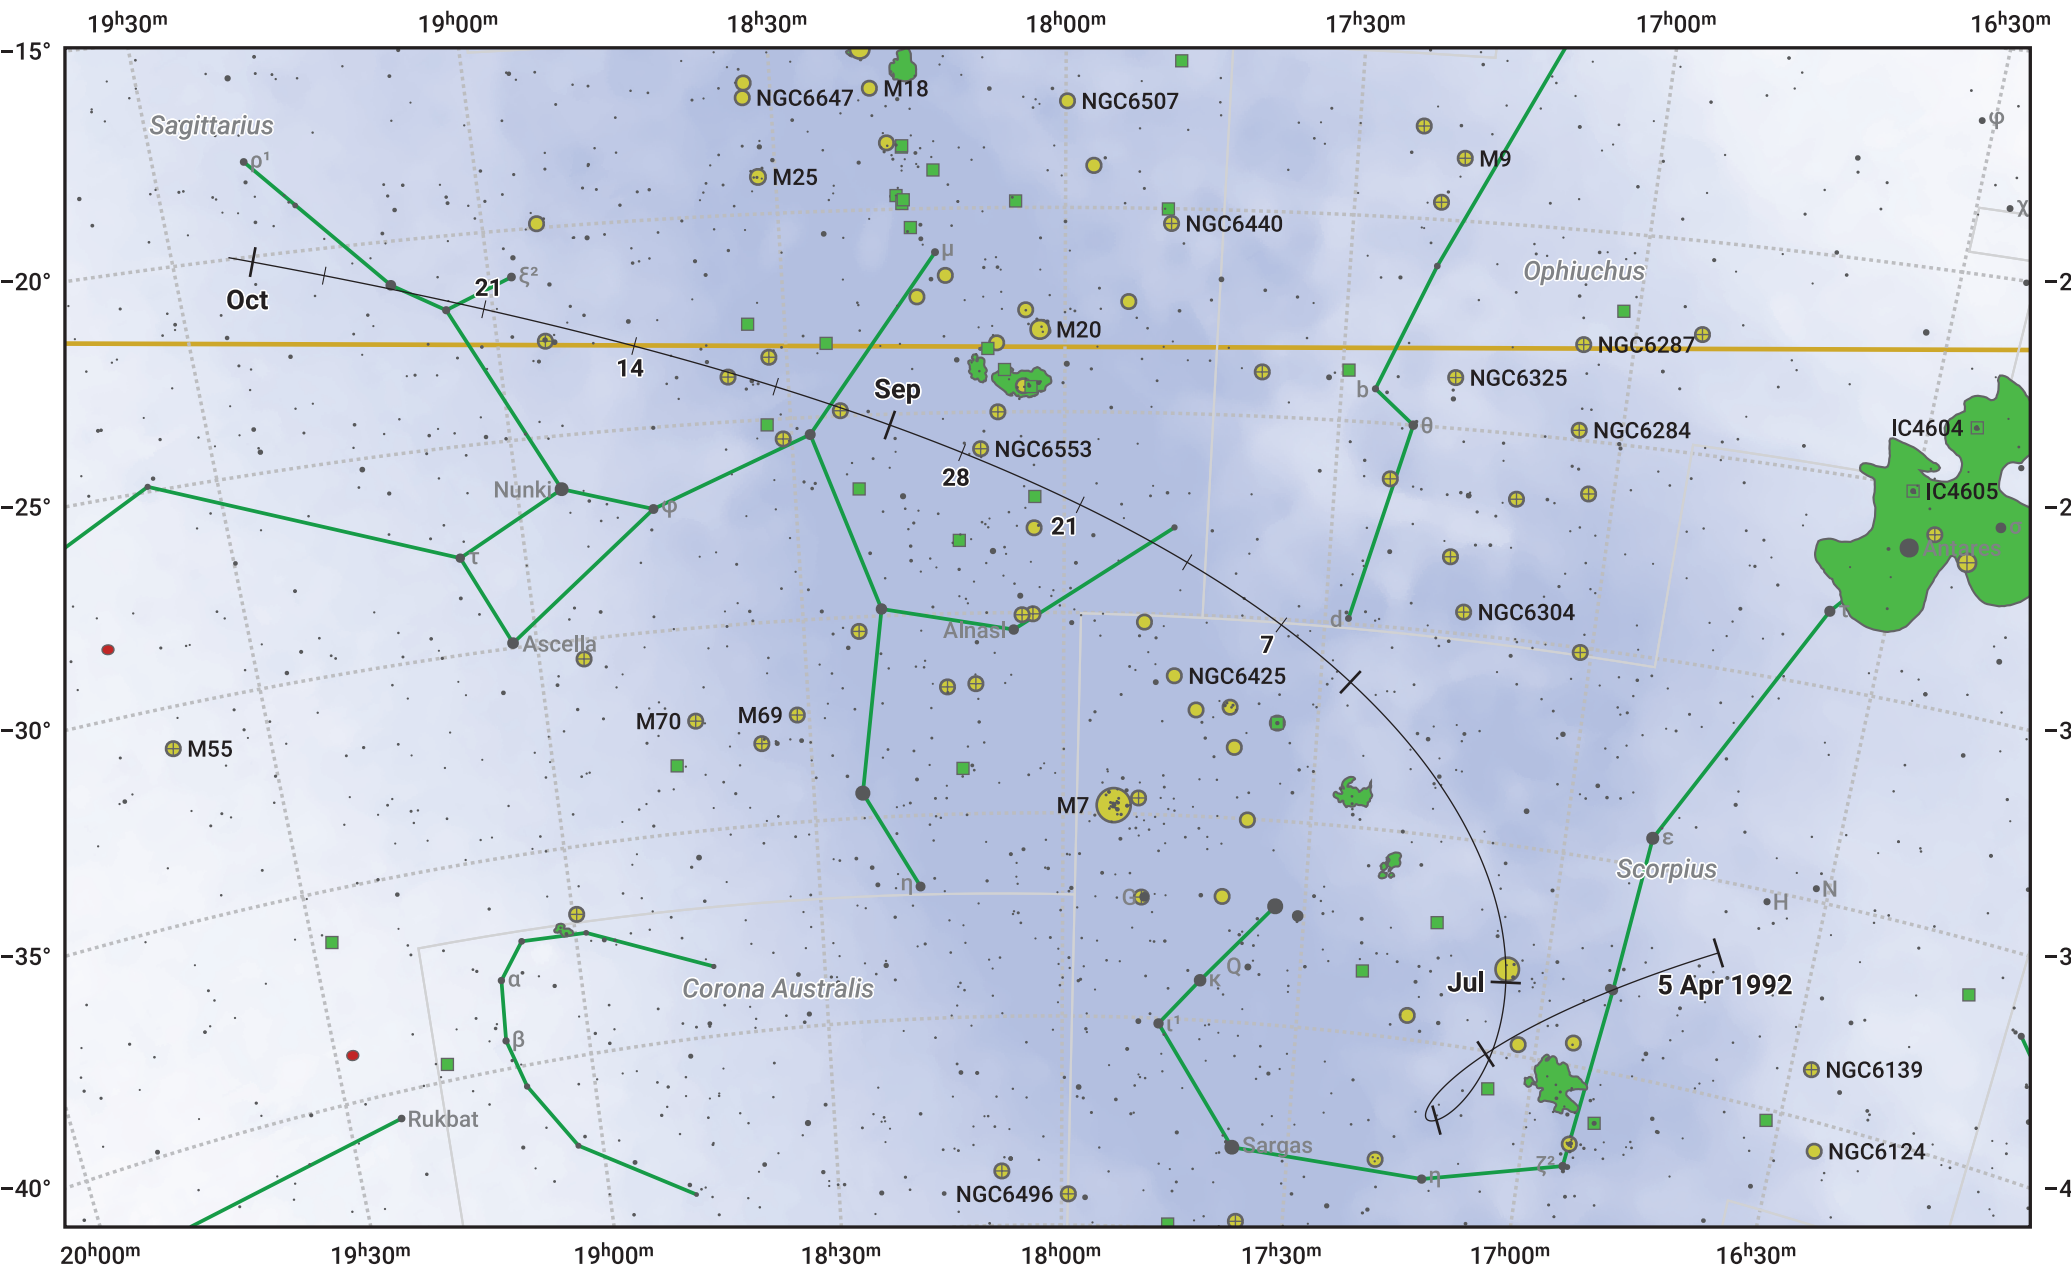

The path of 37P/Forbes starting on 5 Apr 1992

© Dominic Ford 2011–2024. Date markers placed at midnight UTC. Downloaded from <https://in-the-sky.org>

Magnitude scale: 8.0 7.0 6.0 5.0 4.0 3.0 2.0 1.0

— Ecliptic Plane

- ◻ Galaxy
- ◻ Bright nebula
- ◉ Open cluster
- ⊕ Globular cluster

Date	Mag
1992 May 1	11.4
1992 May 31	10.4
1992 Jul 1	9.9
1992 Sep 1	10.9
1992 Sep 19	11.4