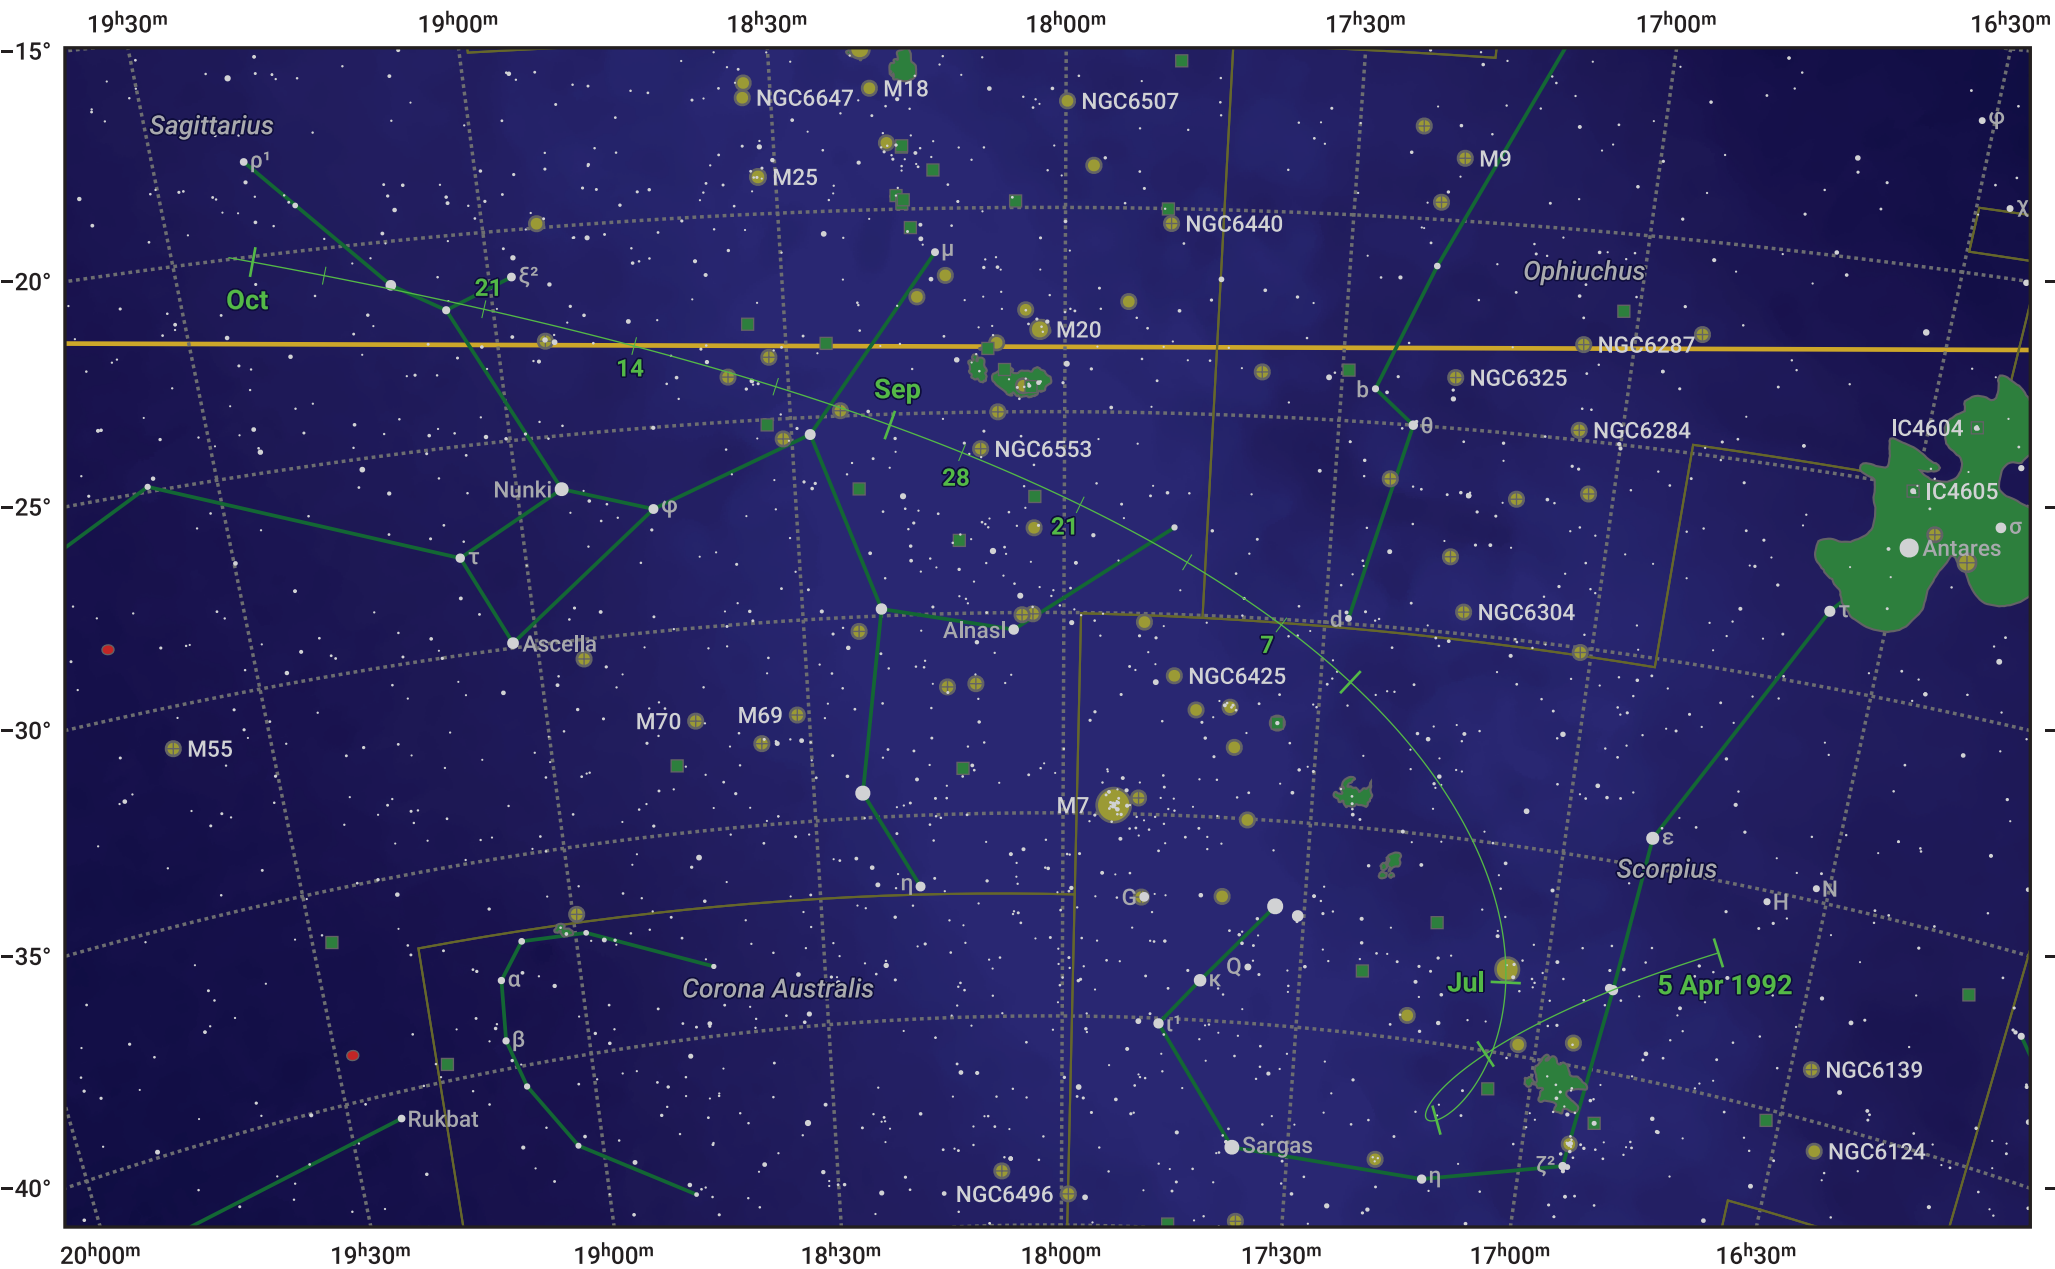

The path of 37P/Forbes starting on 5 Apr 1992

© Dominic Ford 2011–2024. Date markers placed at midnight UTC. Downloaded from <https://in-the-sky.org>

Magnitude scale: 8.0 7.0 6.0 5.0 4.0 3.0 2.0 1.0

— Ecliptic Plane

- Galaxy
- Bright nebula
- Open cluster
- ⊕ Globular cluster

| Date | Mag |
|-------------|------|
| 1992 May 1 | 11.4 |
| 1992 May 31 | 10.4 |
| 1992 Jul 1 | 9.9 |
| 1992 Sep 1 | 10.9 |
| 1992 Sep 19 | 11.4 |