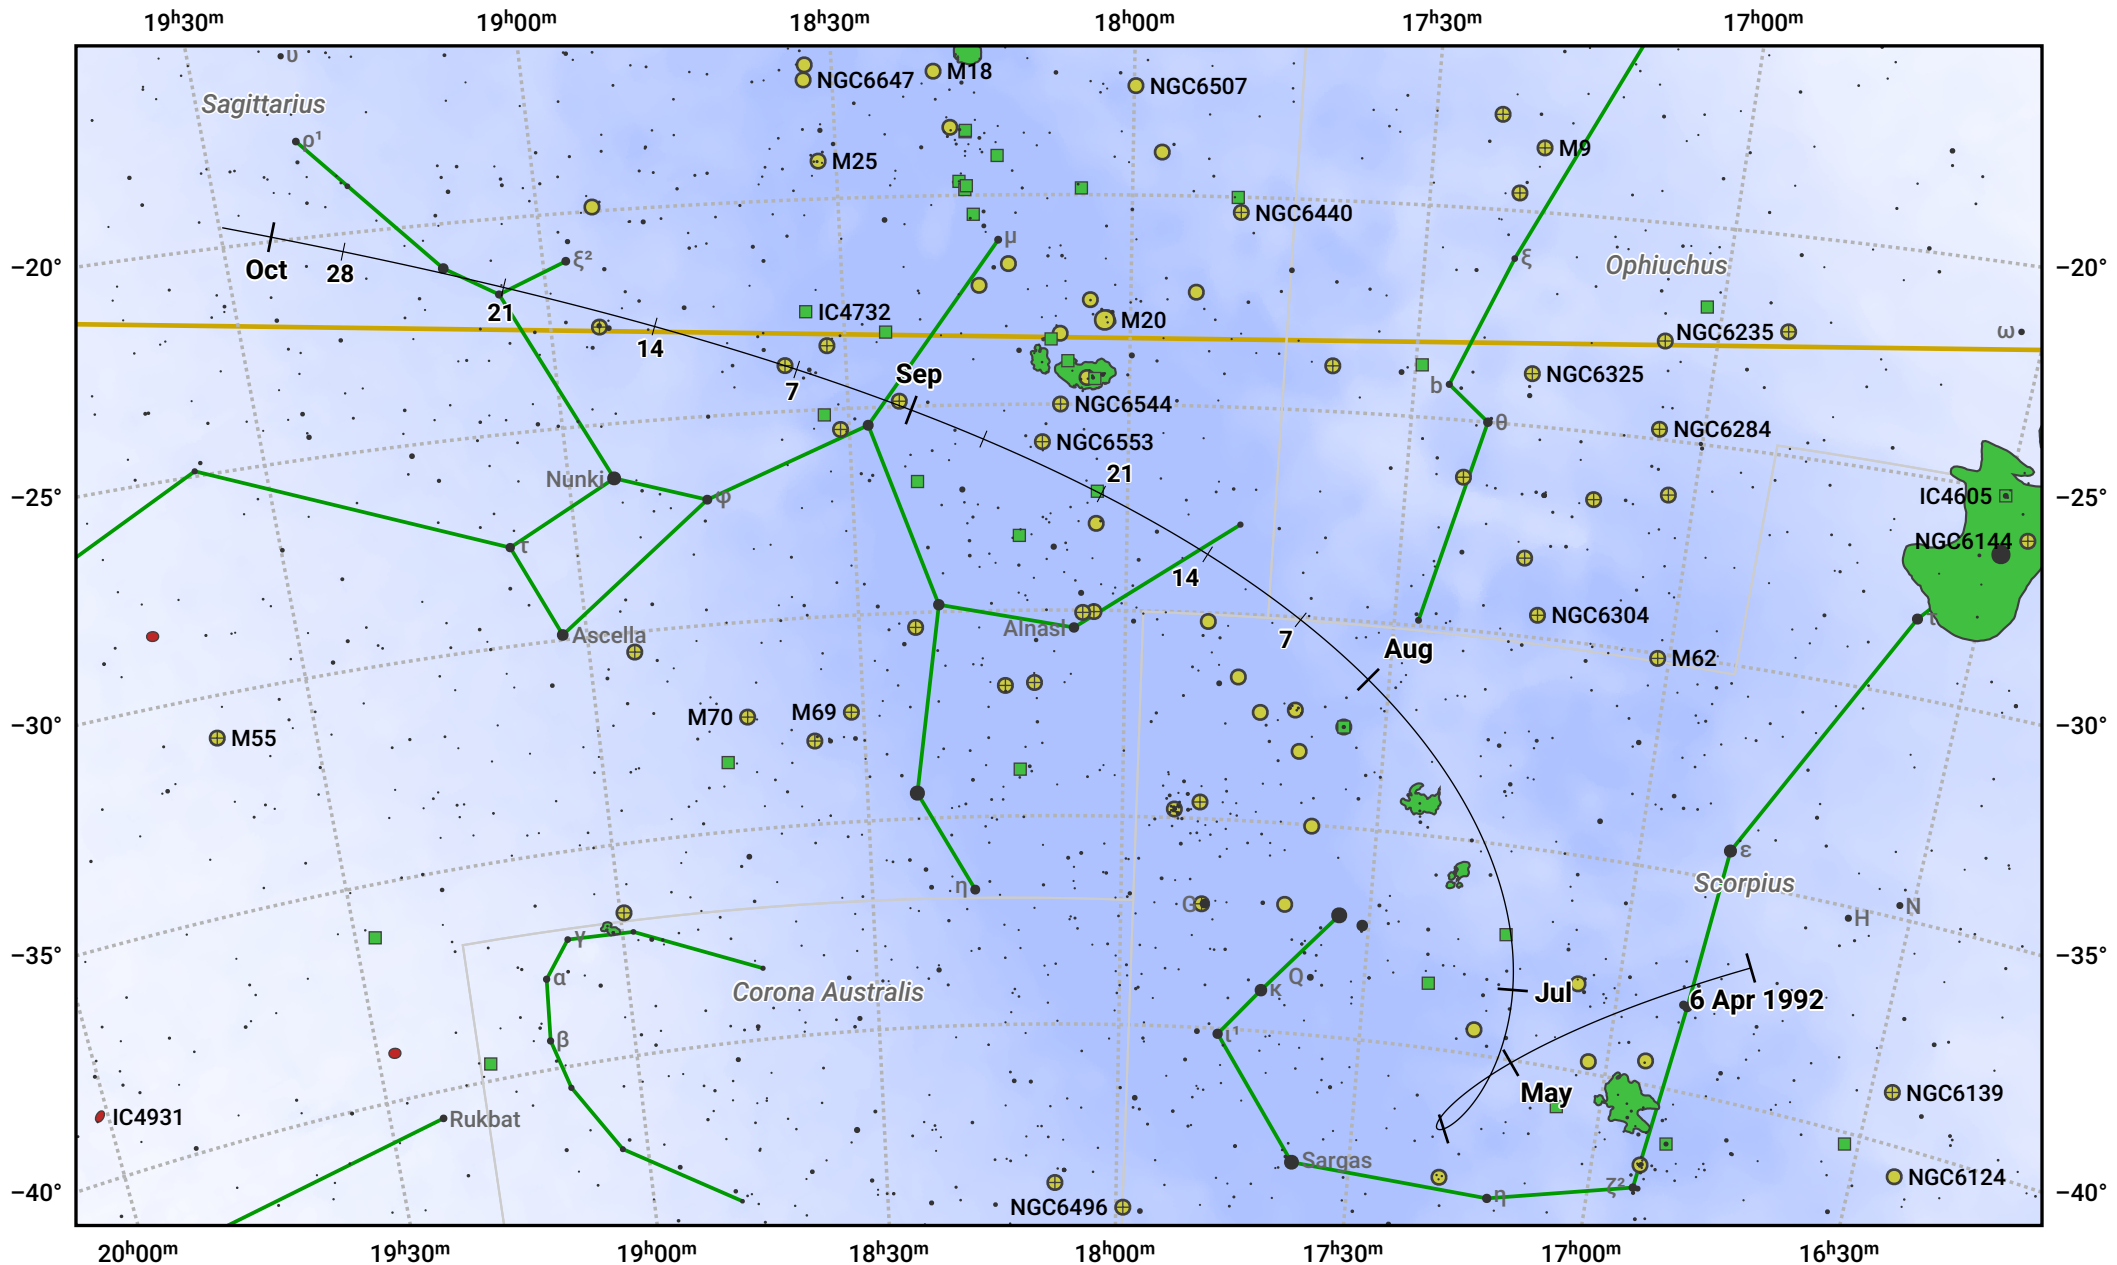

The path of 37P/Forbes starting on 6 Apr 1992

© Dominic Ford 2011–2024. Date markers placed at midnight UTC. Downloaded from <https://in-the-sky.org>

Magnitude scale: 8.0 7.0 6.0 5.0 4.0 3.0 2.0 1.0

— Ecliptic Plane

Galaxy Bright nebula Open cluster Globular cluster

Date	Mag
1992 May 1	11.4
1992 May 2	11.3
1992 Jun 2	10.3
1992 Jul 1	9.9
1992 Sep 1	10.8
1992 Sep 16	11.3