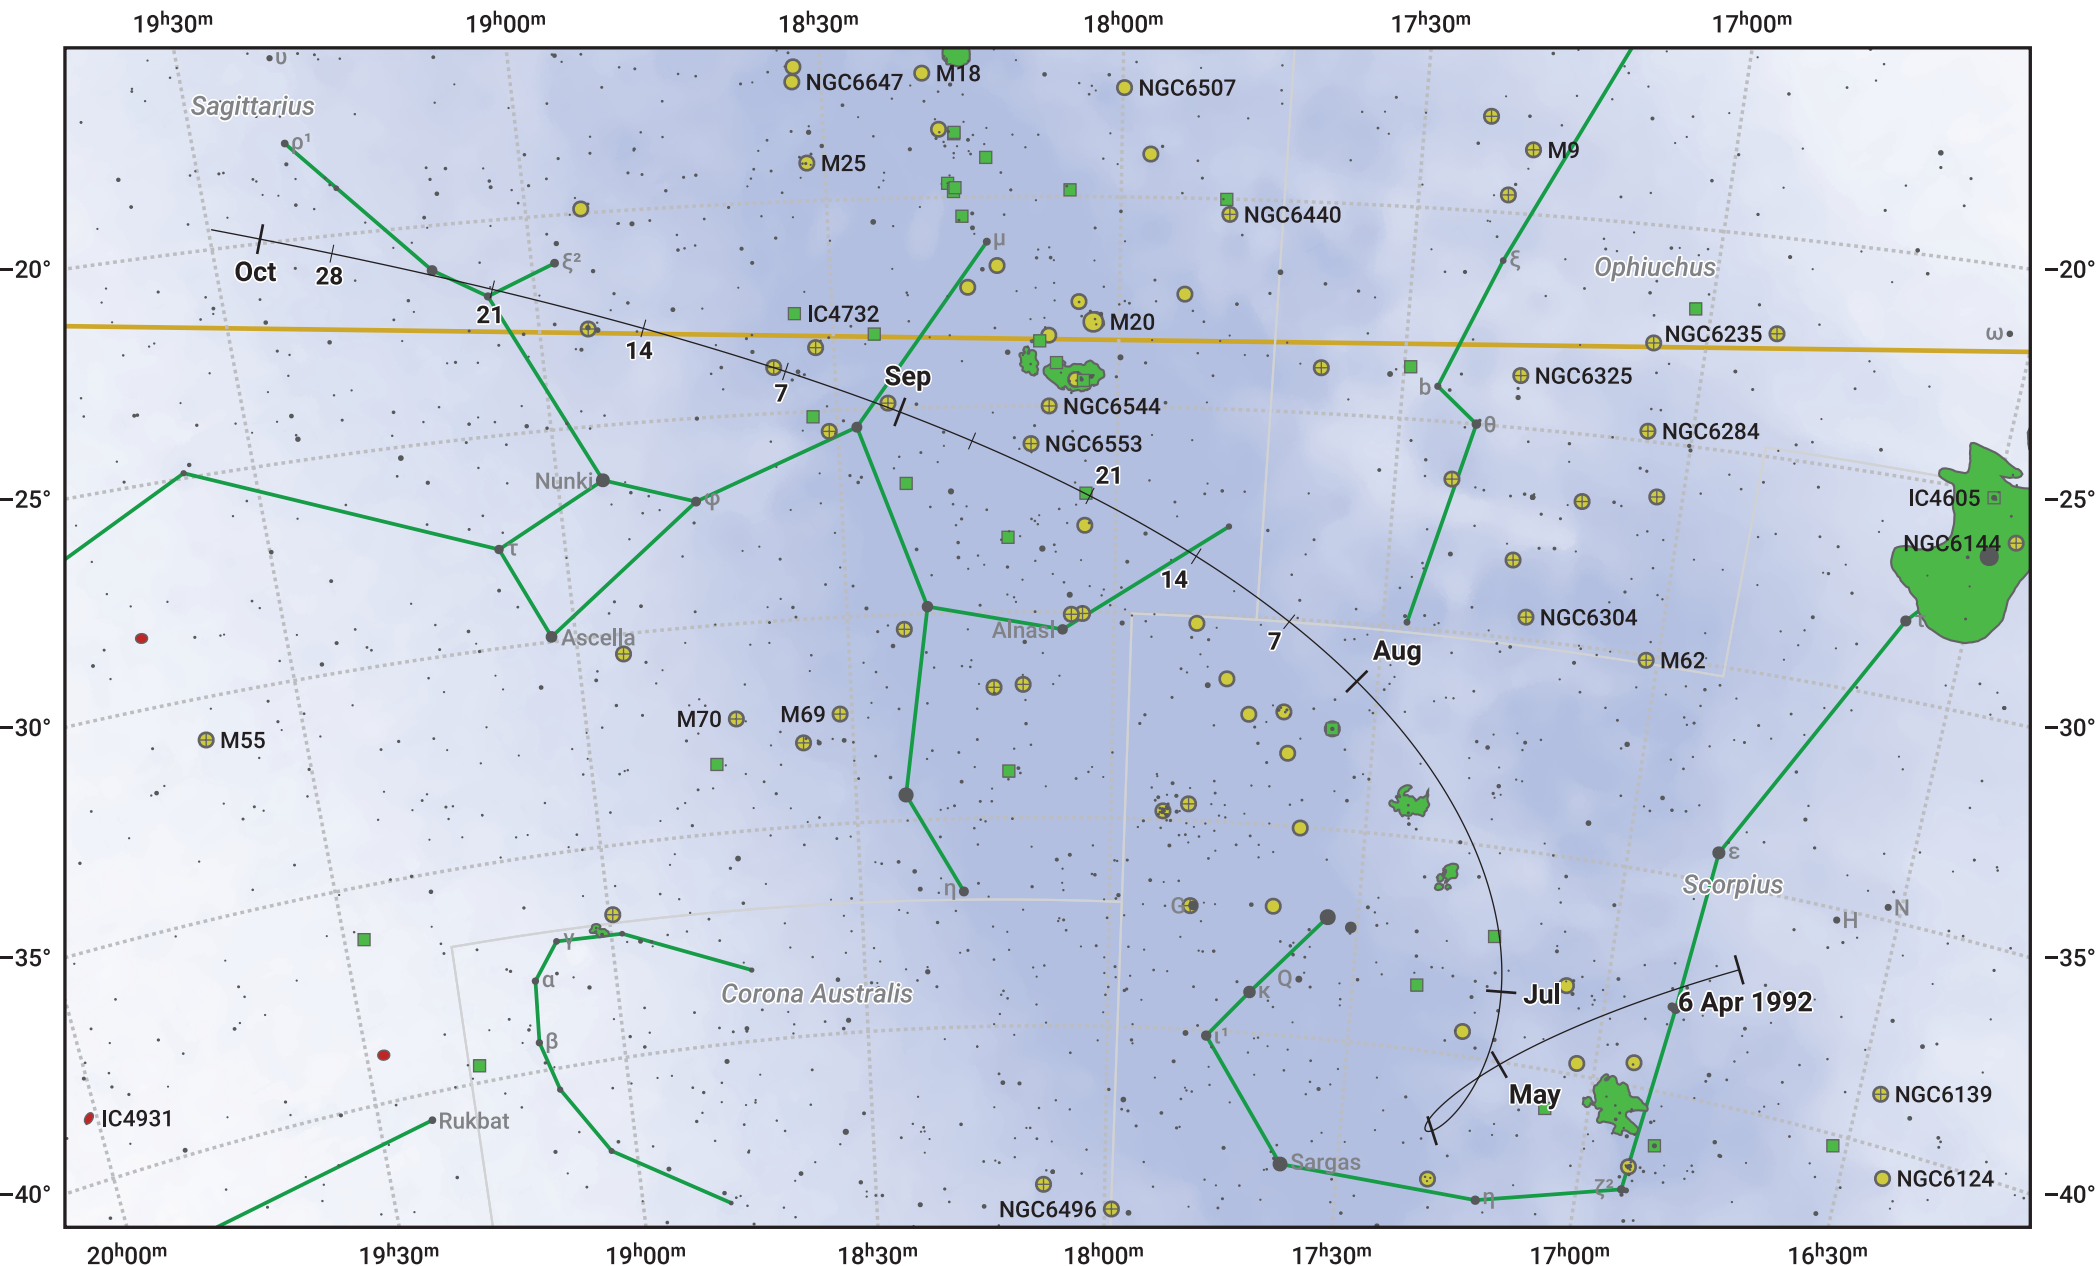

The path of 37P/Forbes starting on 6 Apr 1992

© Dominic Ford 2011–2024. Date markers placed at midnight UTC. Downloaded from <https://in-the-sky.org>

Magnitude scale: 8.0 7.0 6.0 5.0 4.0 3.0 2.0 1.0

— Ecliptic Plane

- Galaxy
- Bright nebula
- Open cluster
- ⊕ Globular cluster

Date	Mag
1992 May 1	11.4
1992 May 2	11.3
1992 Jun 2	10.3
1992 Jul 1	9.9
1992 Sep 1	10.8
1992 Sep 16	11.3