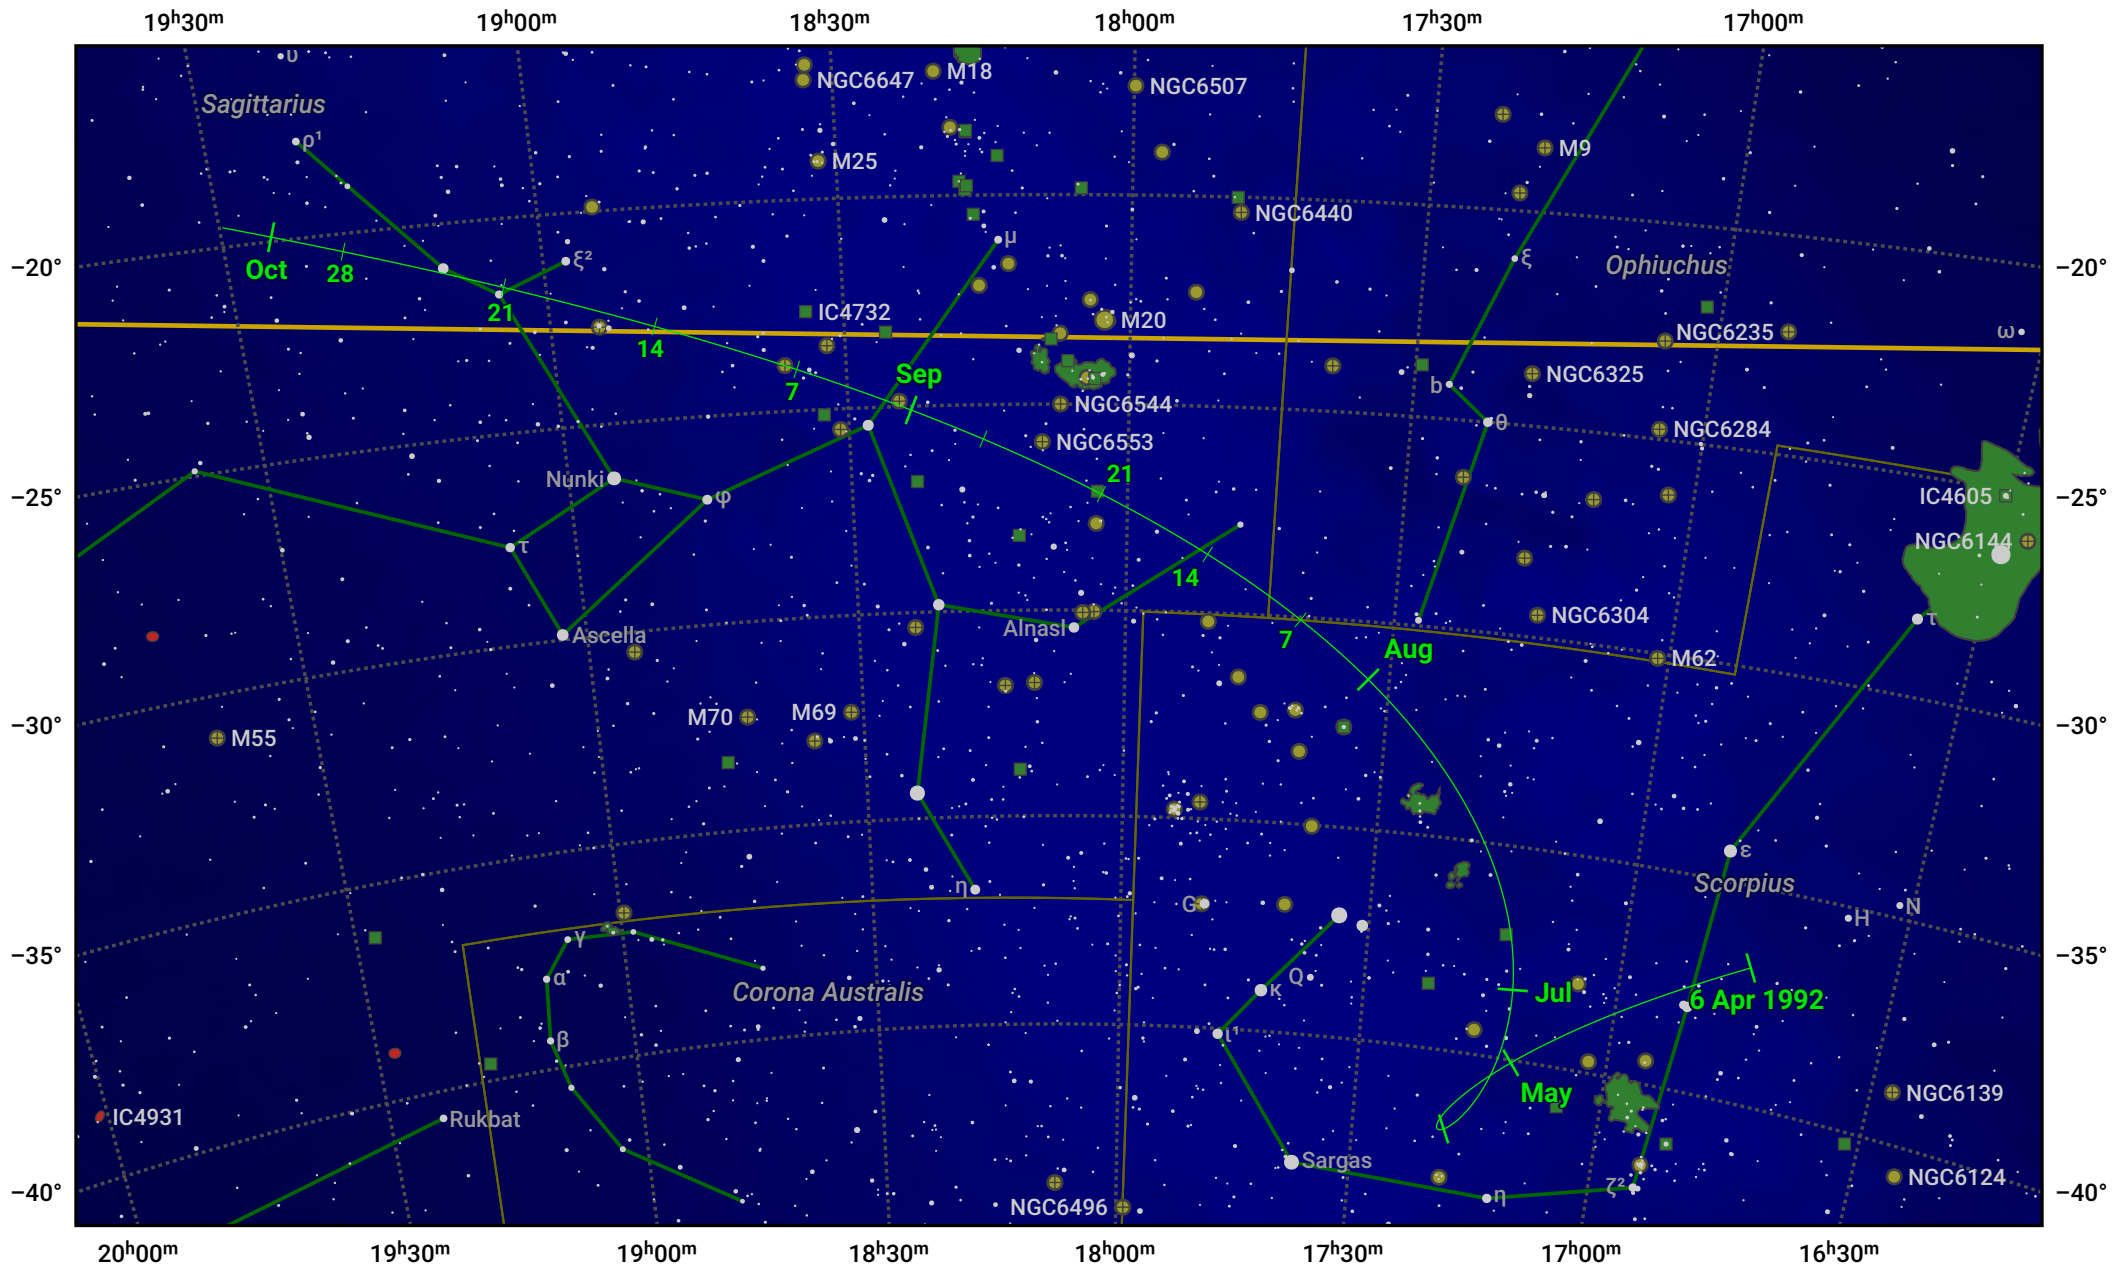

The path of 37P/Forbes starting on 6 Apr 1992

© Dominic Ford 2011–2024. Date markers placed at midnight UTC. Downloaded from <https://in-the-sky.org>

Magnitude scale: ● 8.0 ● 7.0 ● 6.0 ● 5.0 ● 4.0 ● 3.0 ● 2.0 ● 1.0

— Ecliptic Plane

● Galaxy ■ Bright nebula ● Open cluster ⊕ Globular cluster

Date	Mag
1992 May 1	11.4
1992 May 2	11.3
1992 Jun 2	10.3
1992 Jul 1	9.9
1992 Sep 1	10.8
1992 Sep 16	11.3