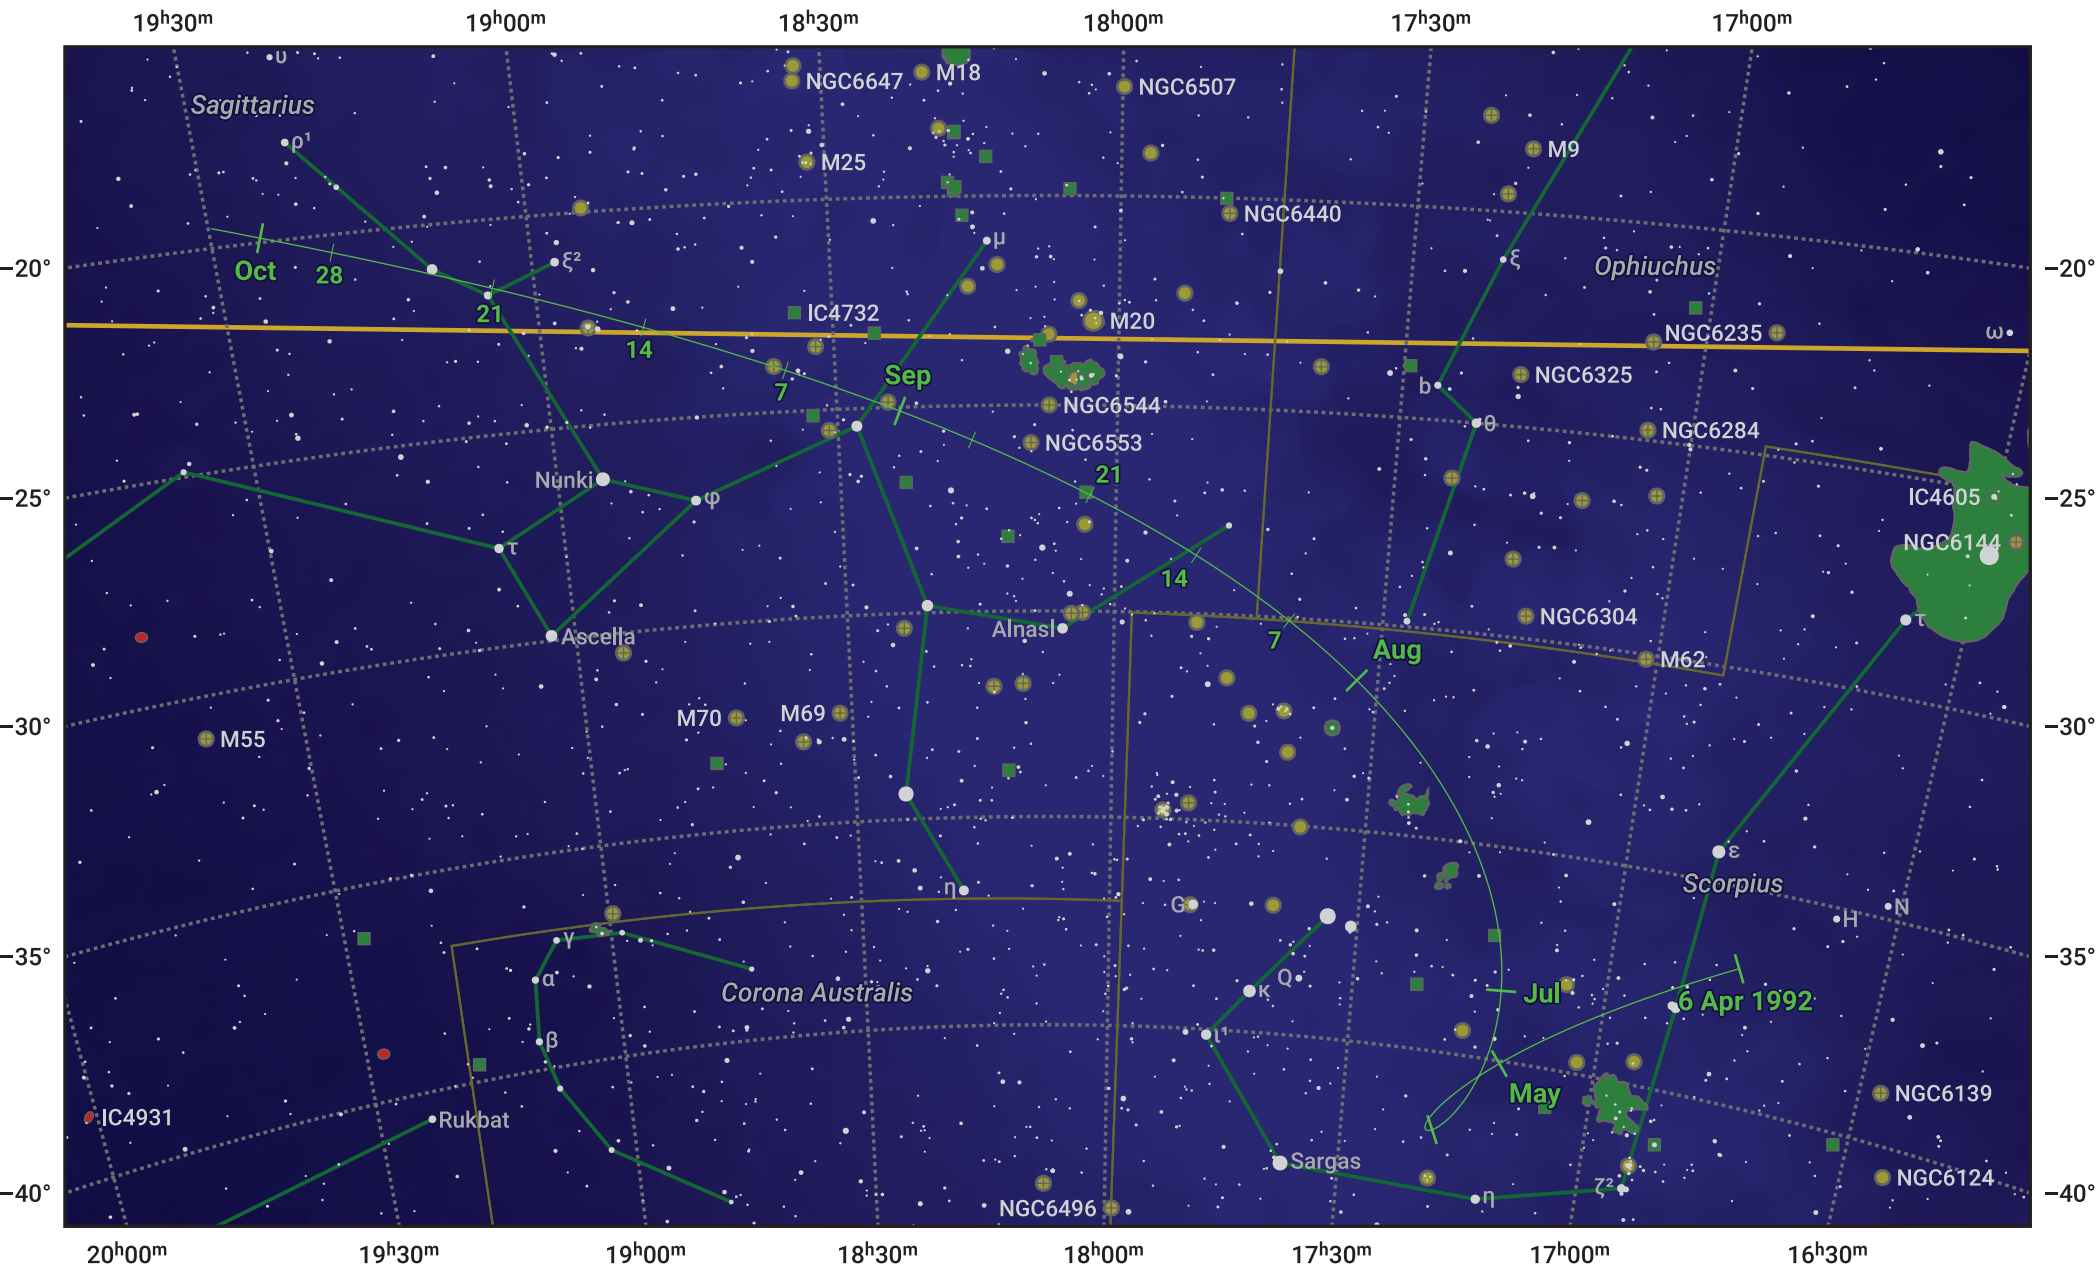

The path of 37P/Forbes starting on 6 Apr 1992

© Dominic Ford 2011–2024. Date markers placed at midnight UTC. Downloaded from <https://in-the-sky.org>

Magnitude scale: ● 8.0 ● 7.0 ● 6.0 ● 5.0 ● 4.0 ● 3.0 ● 2.0 ● 1.0

— Ecliptic Plane

- Galaxy
- Bright nebula
- Open cluster
- ⊕ Globular cluster

Date	Mag
1992 May 1	11.4
1992 May 2	11.3
1992 Jun 2	10.3
1992 Jul 1	9.9
1992 Sep 1	10.8
1992 Sep 16	11.3