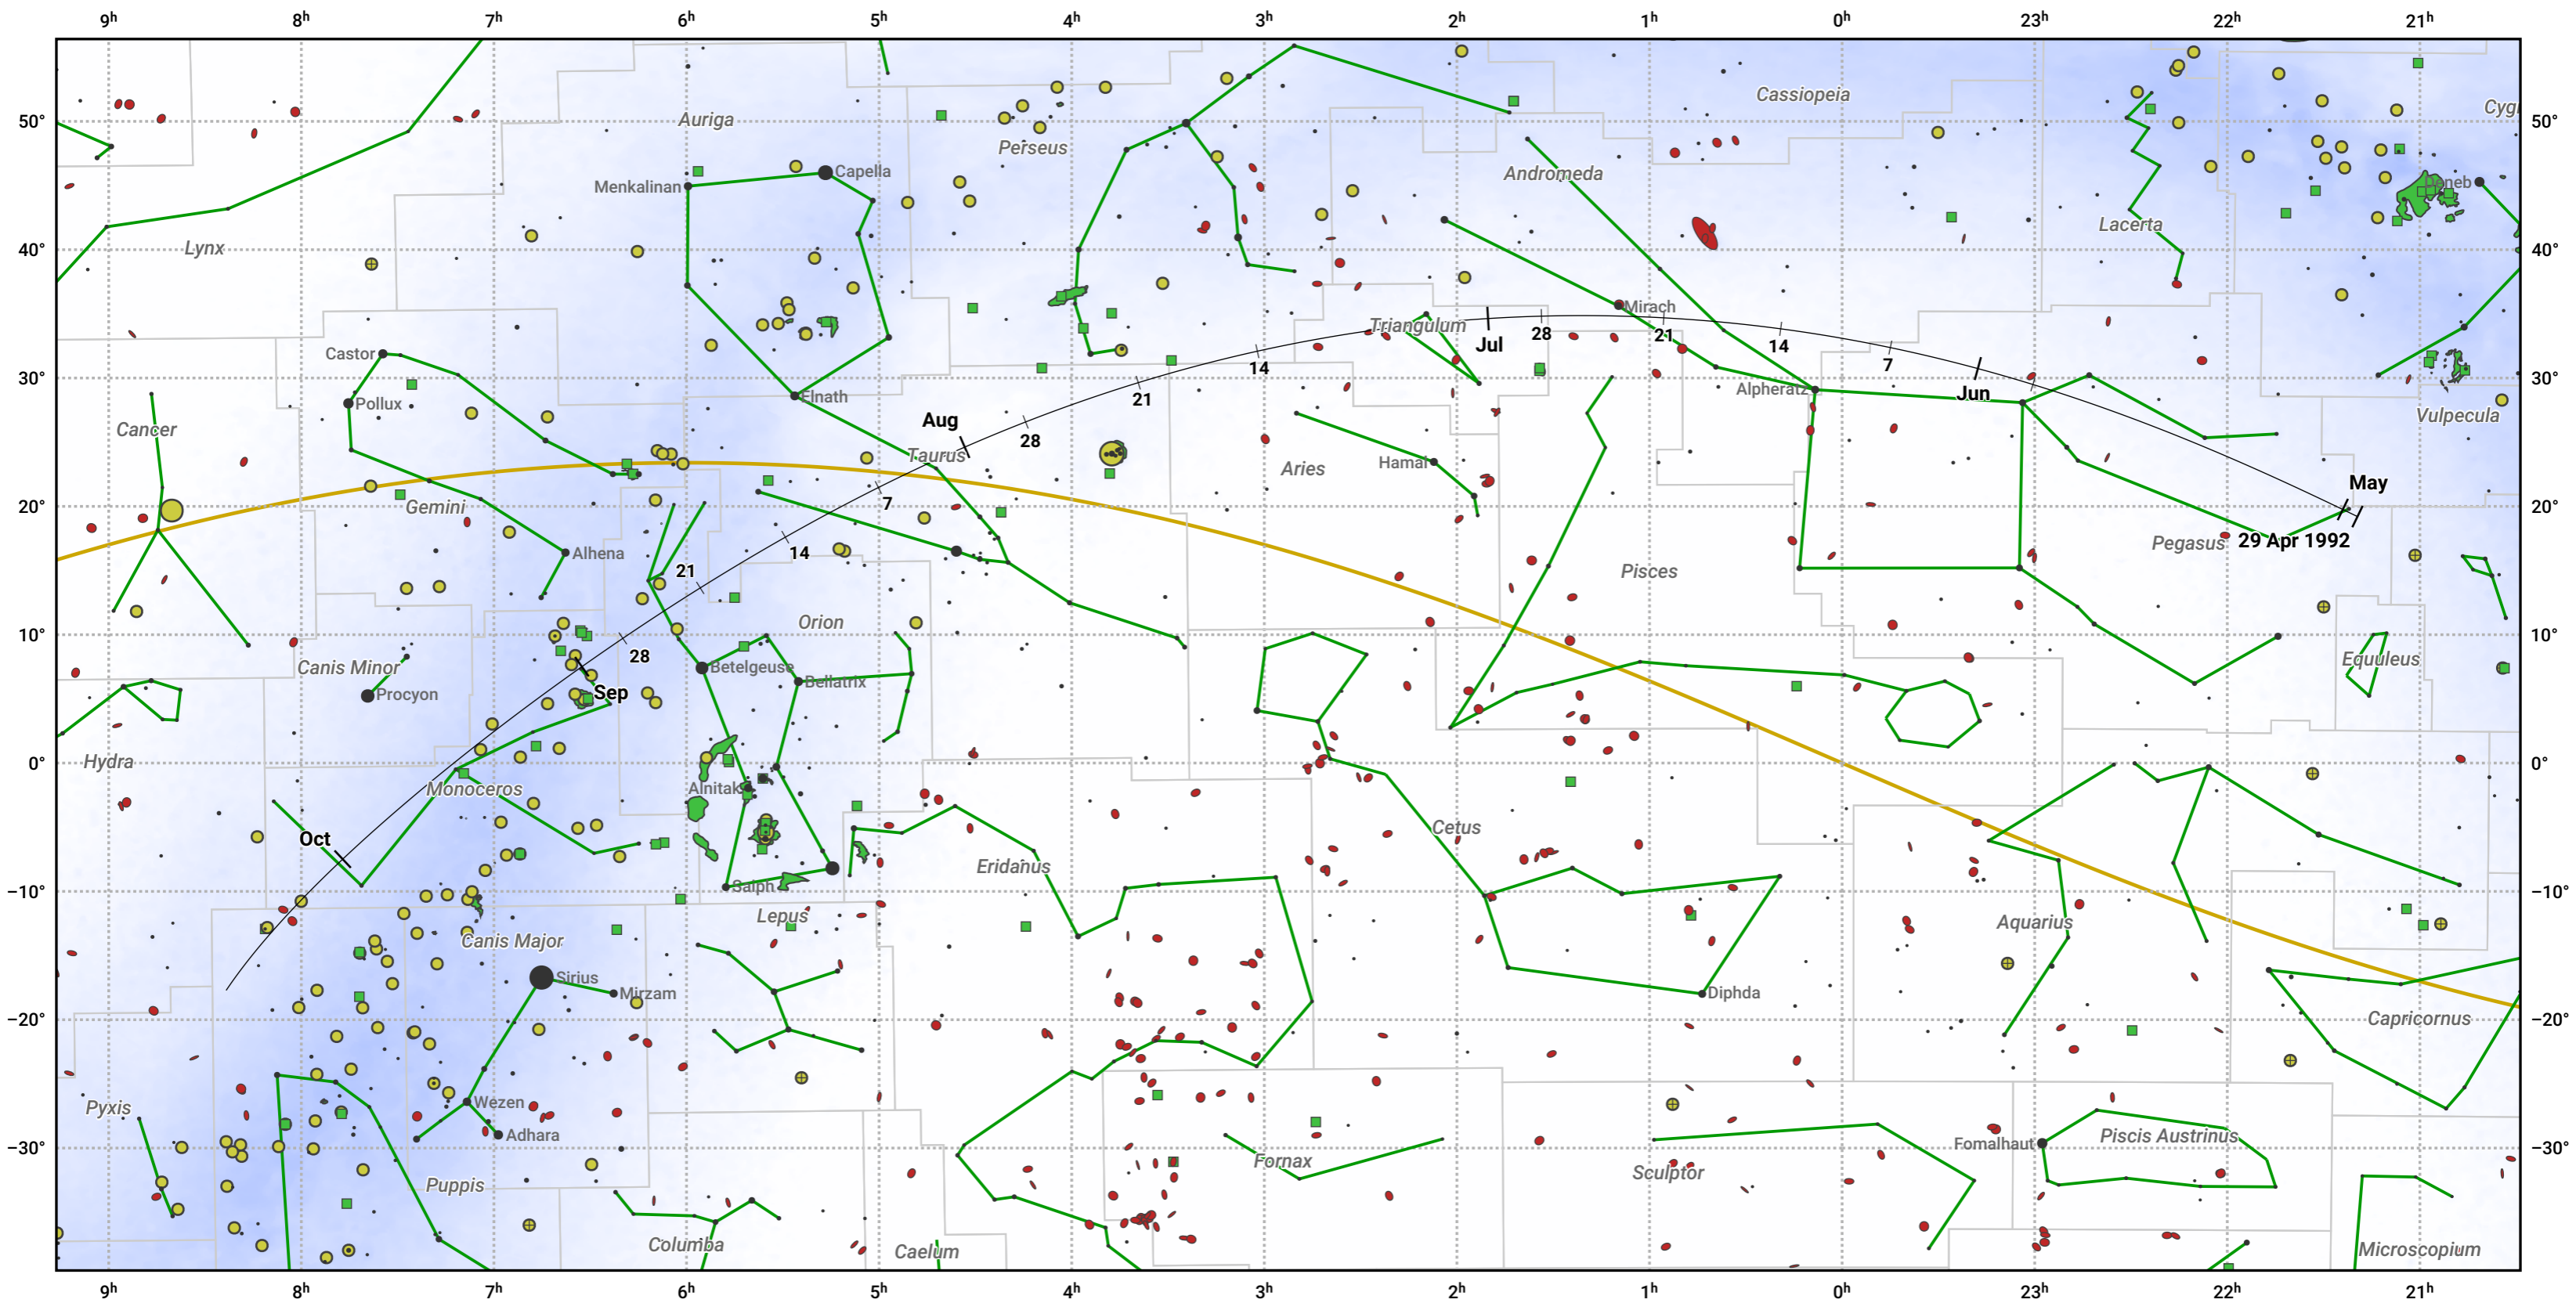

The path of 21P/Giacobini-Zinner starting on 29 Apr 1992

© Dominic Ford 2011–2024. Date markers placed at midnight UTC. Downloaded from <https://in-the-sky.org>

Magnitude scale: ● -5.0 ● -4.0 ● -3.0 ● -2.0 ● -1.0 ● 0.0 ● -1.0 ● -2.0

— Ecliptic Plane

● Galaxy ■ Bright nebula ● Open cluster ⊕ Globular cluster

Date	Mag
1992 May 1	13.2
1992 May 18	12.3
1992 Jun 6	11.3
1992 Jun 27	10.2
1992 Jul 1	10.1
1992 Sep 1	10.4
1992 Sep 22	11.3
1992 Oct 14	12.3