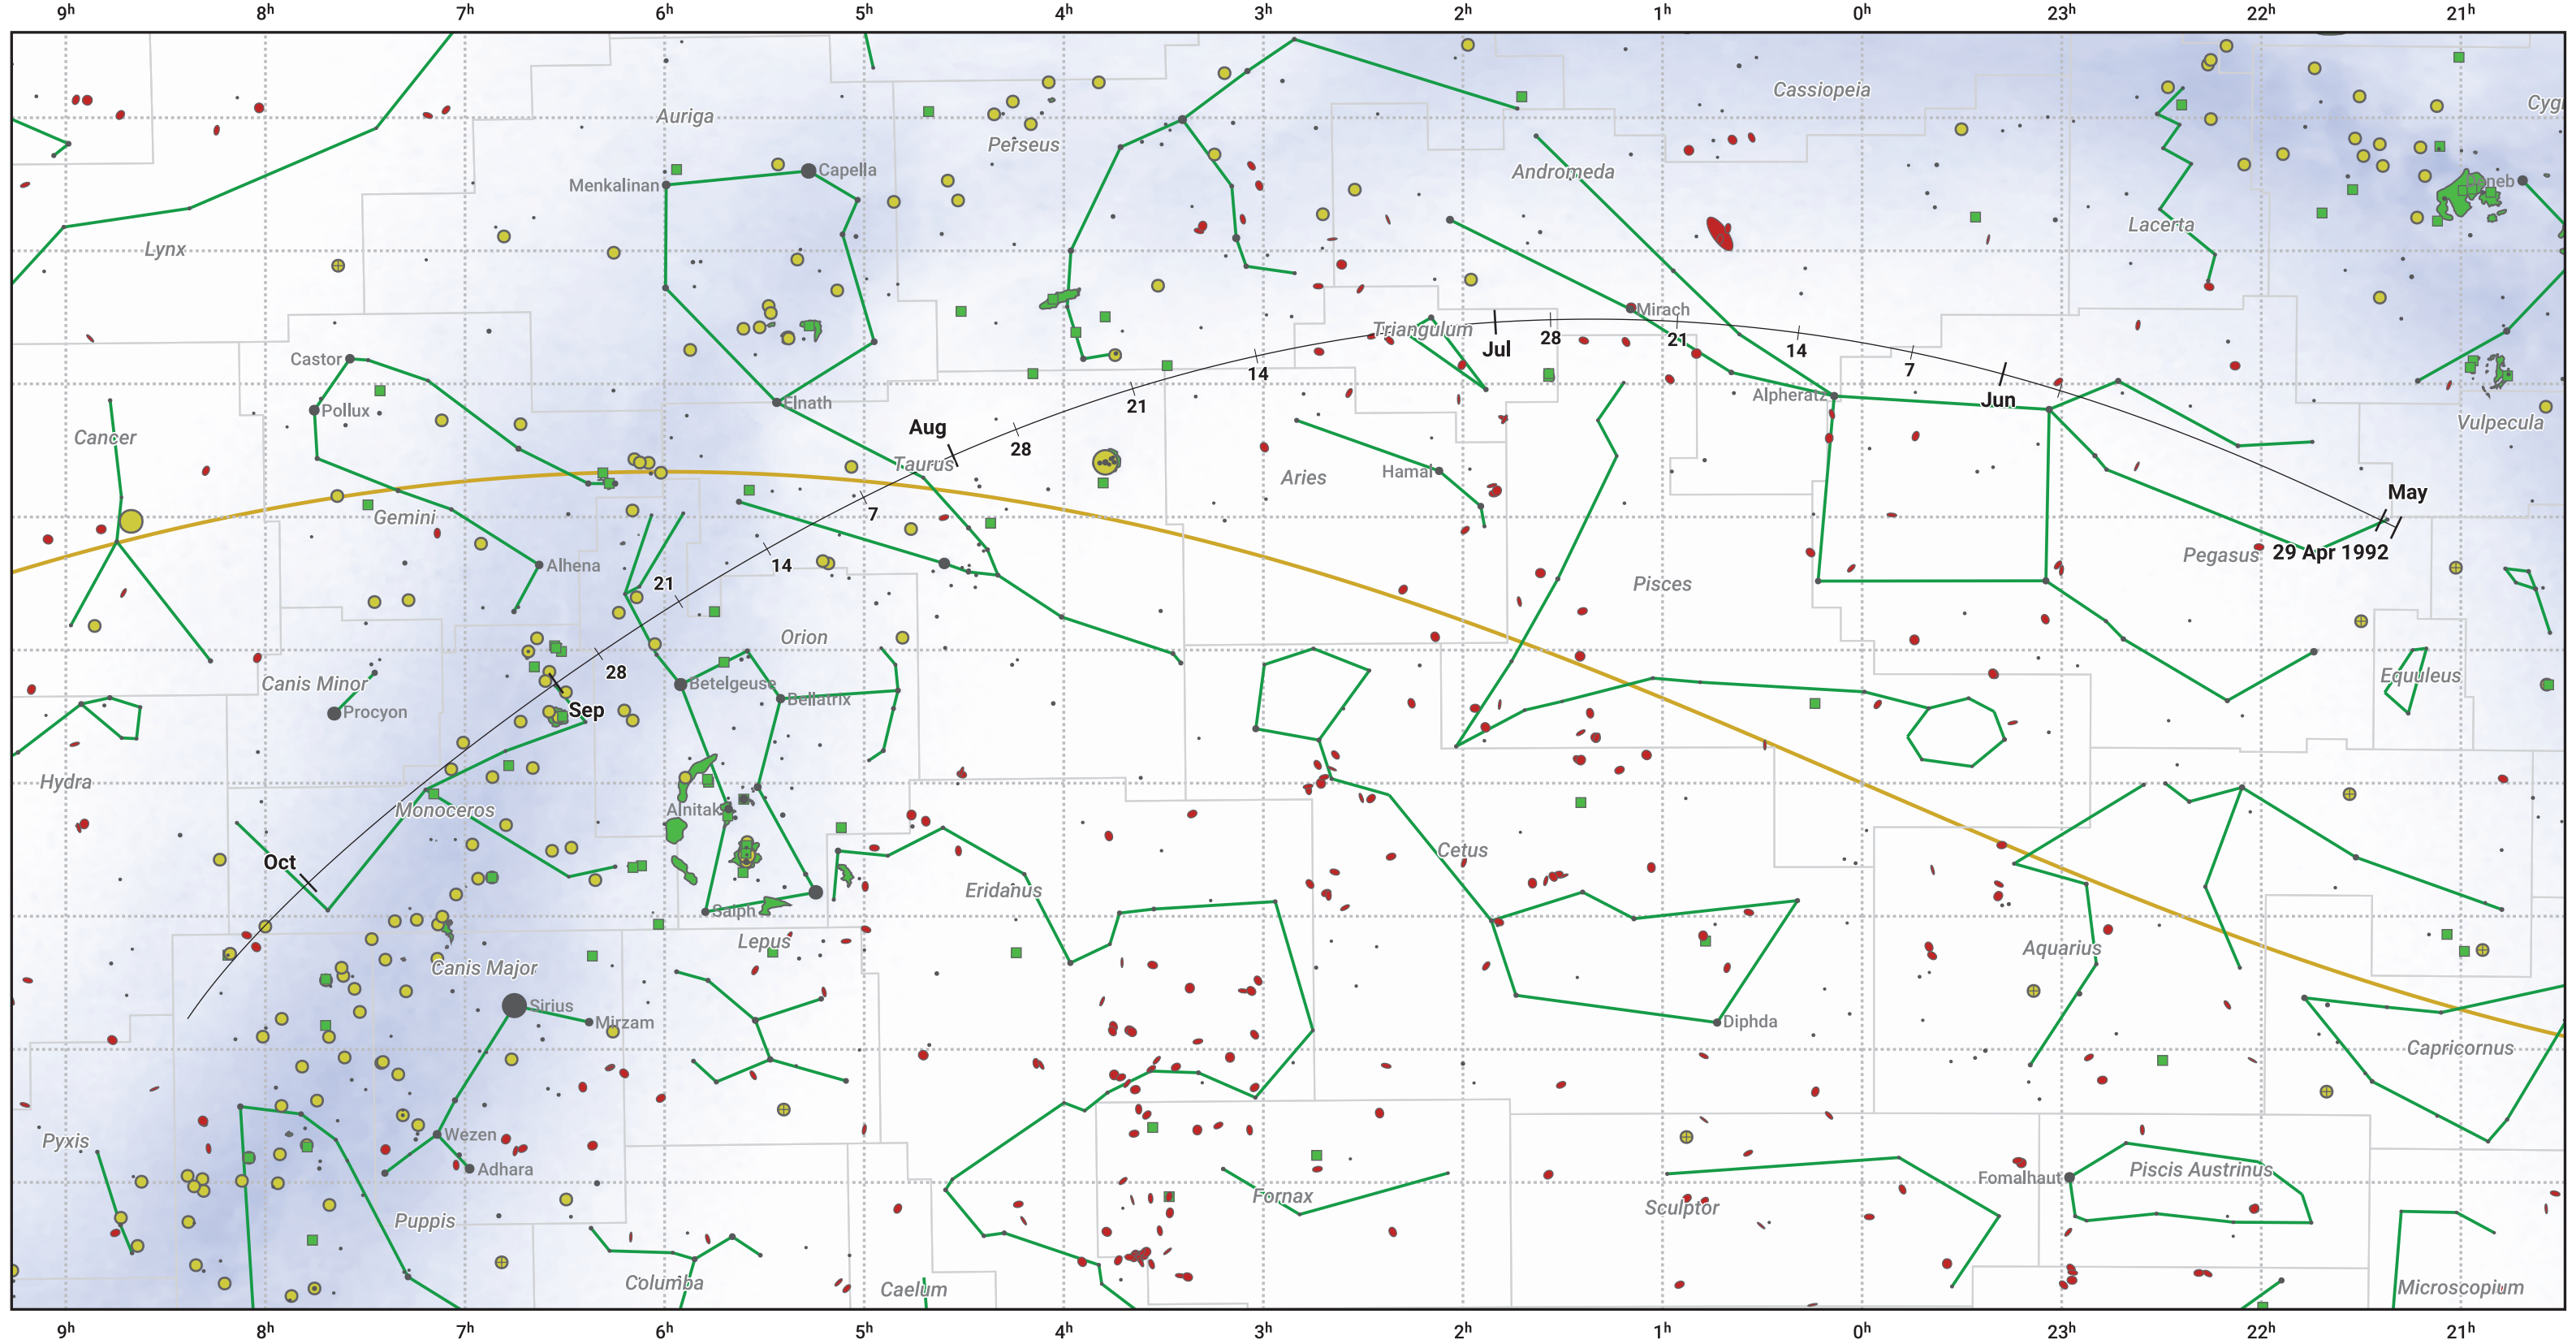

# The path of 21P/Giacobini-Zinner starting on 29 Apr 1992

© Dominic Ford 2011–2024. Date markers placed at midnight UTC. Downloaded from <https://in-the-sky.org>

Magnitude scale:  -5.0  -4.0  -3.0  -2.0  -1.0  -2.0

Ecliptic Plane

Galaxy  Bright nebula  Open cluster  Globular cluster

Date	Mag
1992 May 1	13.2
1992 May 18	12.3
1992 Jun 6	11.3
1992 Jun 27	10.2
1992 Jul 1	10.1
1992 Sep 1	10.4
1992 Sep 22	11.3
1992 Oct 14	12.3