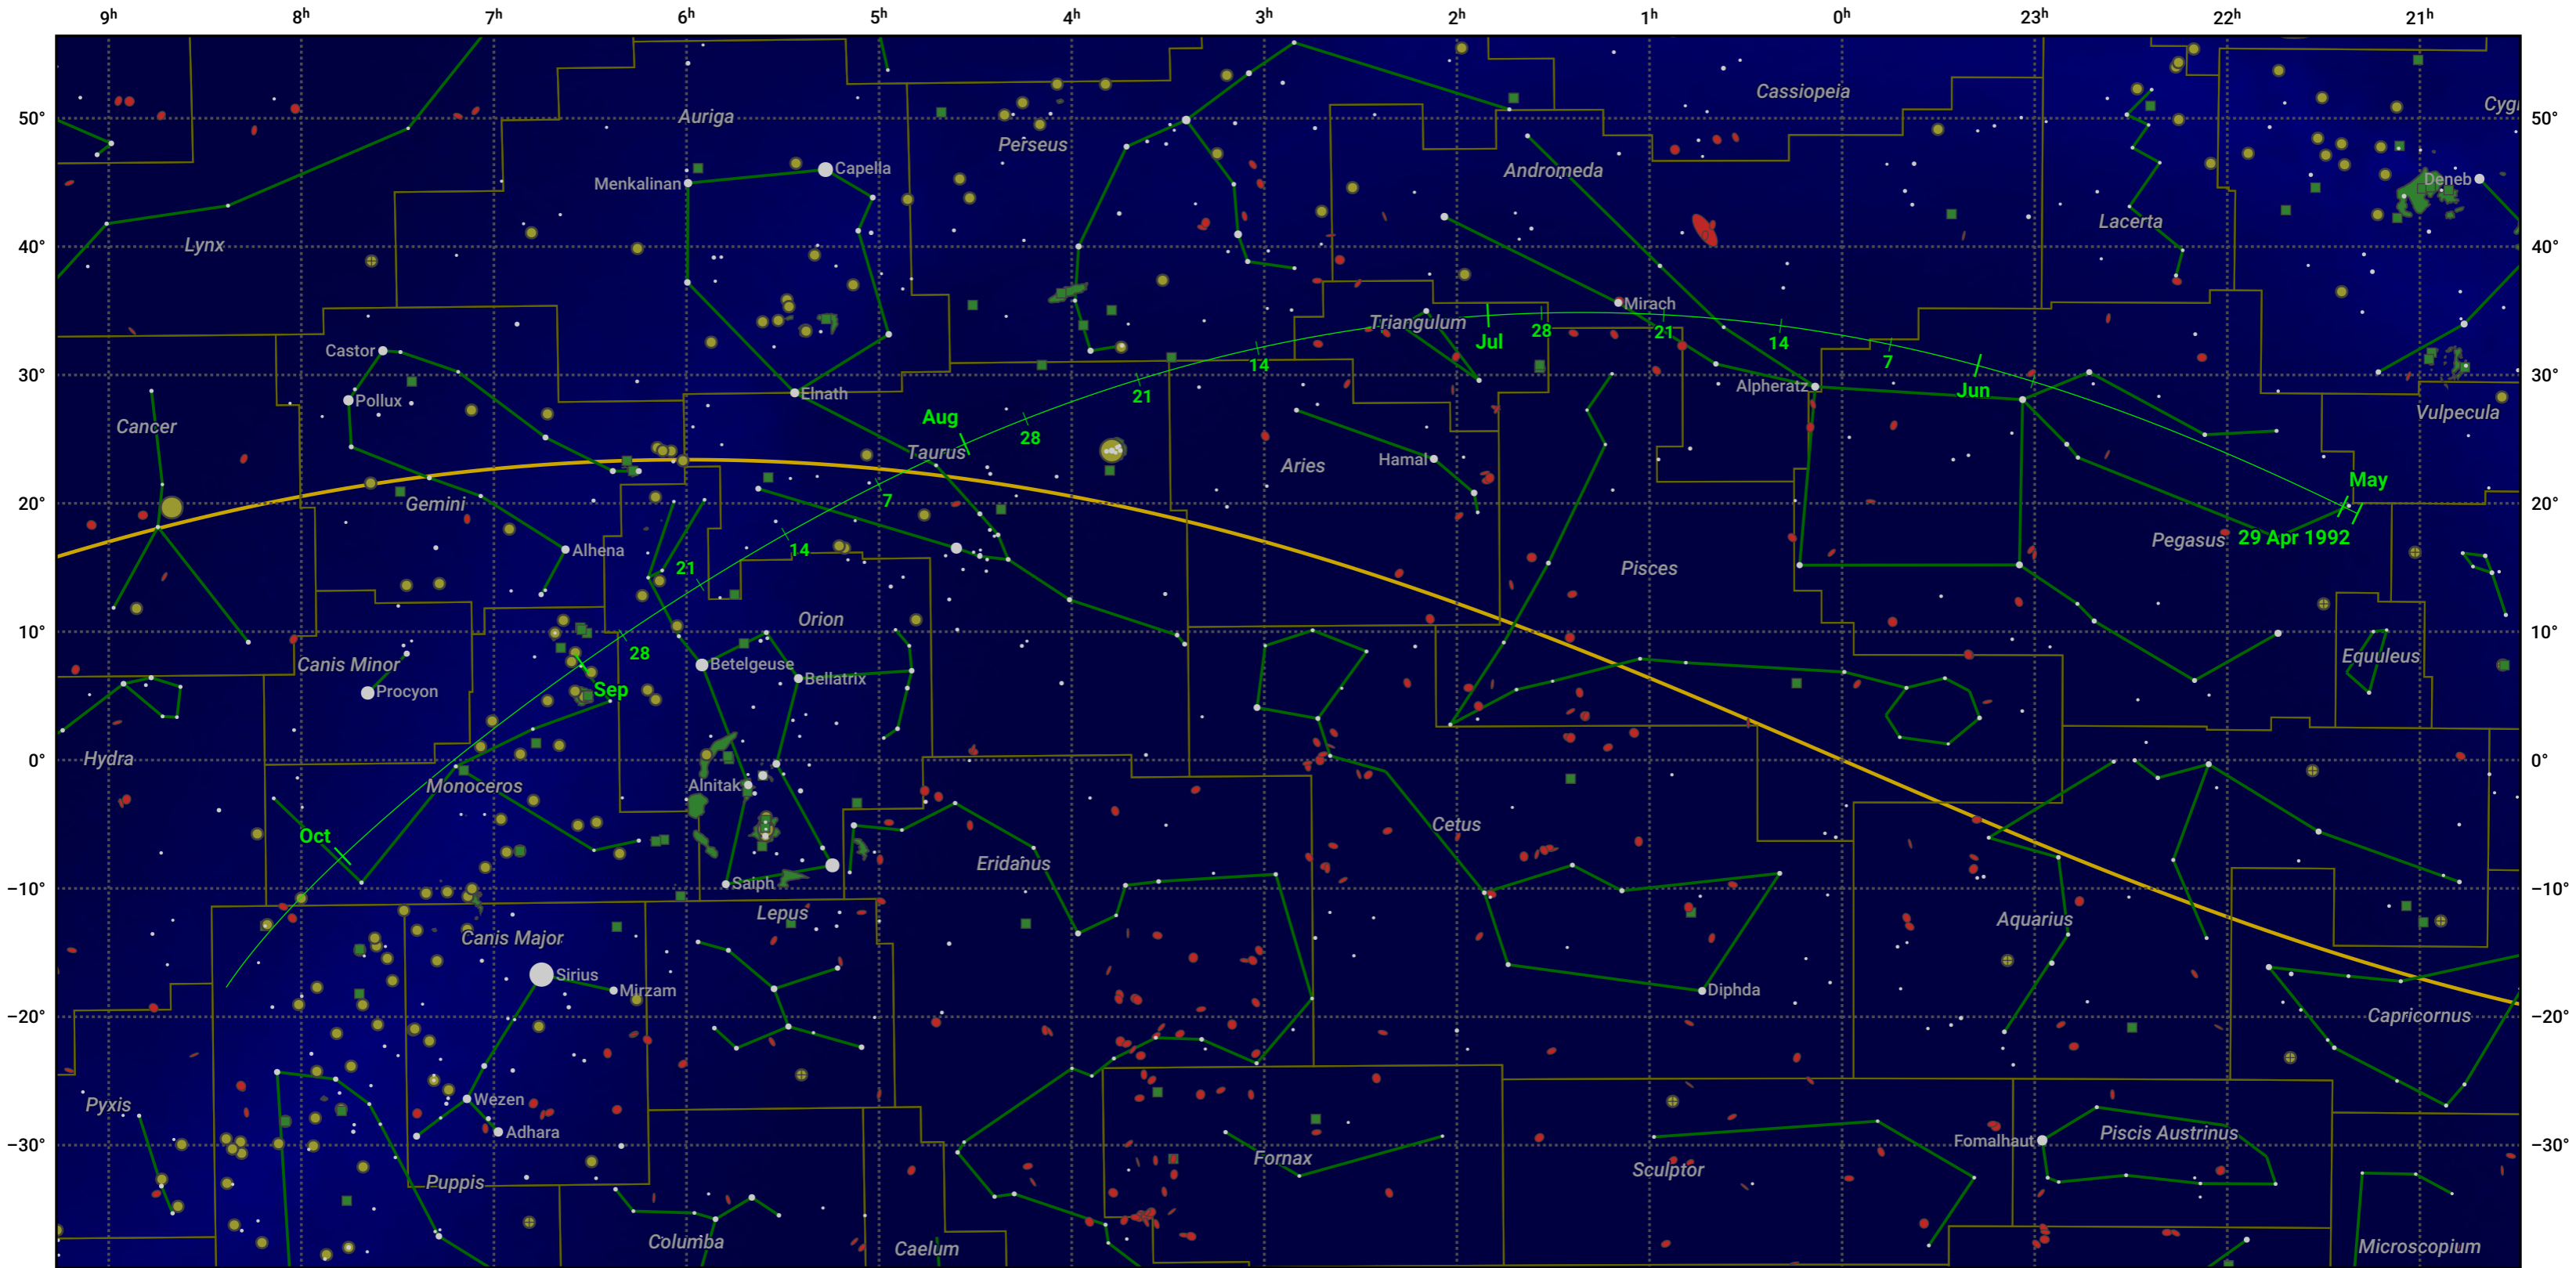

# The path of 21P/Giacobini-Zinner starting on 29 Apr 1992

© Dominic Ford 2011–2024. Date markers placed at midnight UTC. Downloaded from <https://in-the-sky.org>

Magnitude scale:  -5.0  -4.0  -3.0  -2.0  -1.0  -2.0

— Ecliptic Plane

Galaxy  Bright nebula  Open cluster  Globular cluster

Date	Mag
1992 May 1	13.2
1992 May 18	12.3
1992 Jun 6	11.3
1992 Jun 27	10.2
1992 Jul 1	10.1
1992 Sep 1	10.4
1992 Sep 22	11.3
1992 Oct 14	12.3