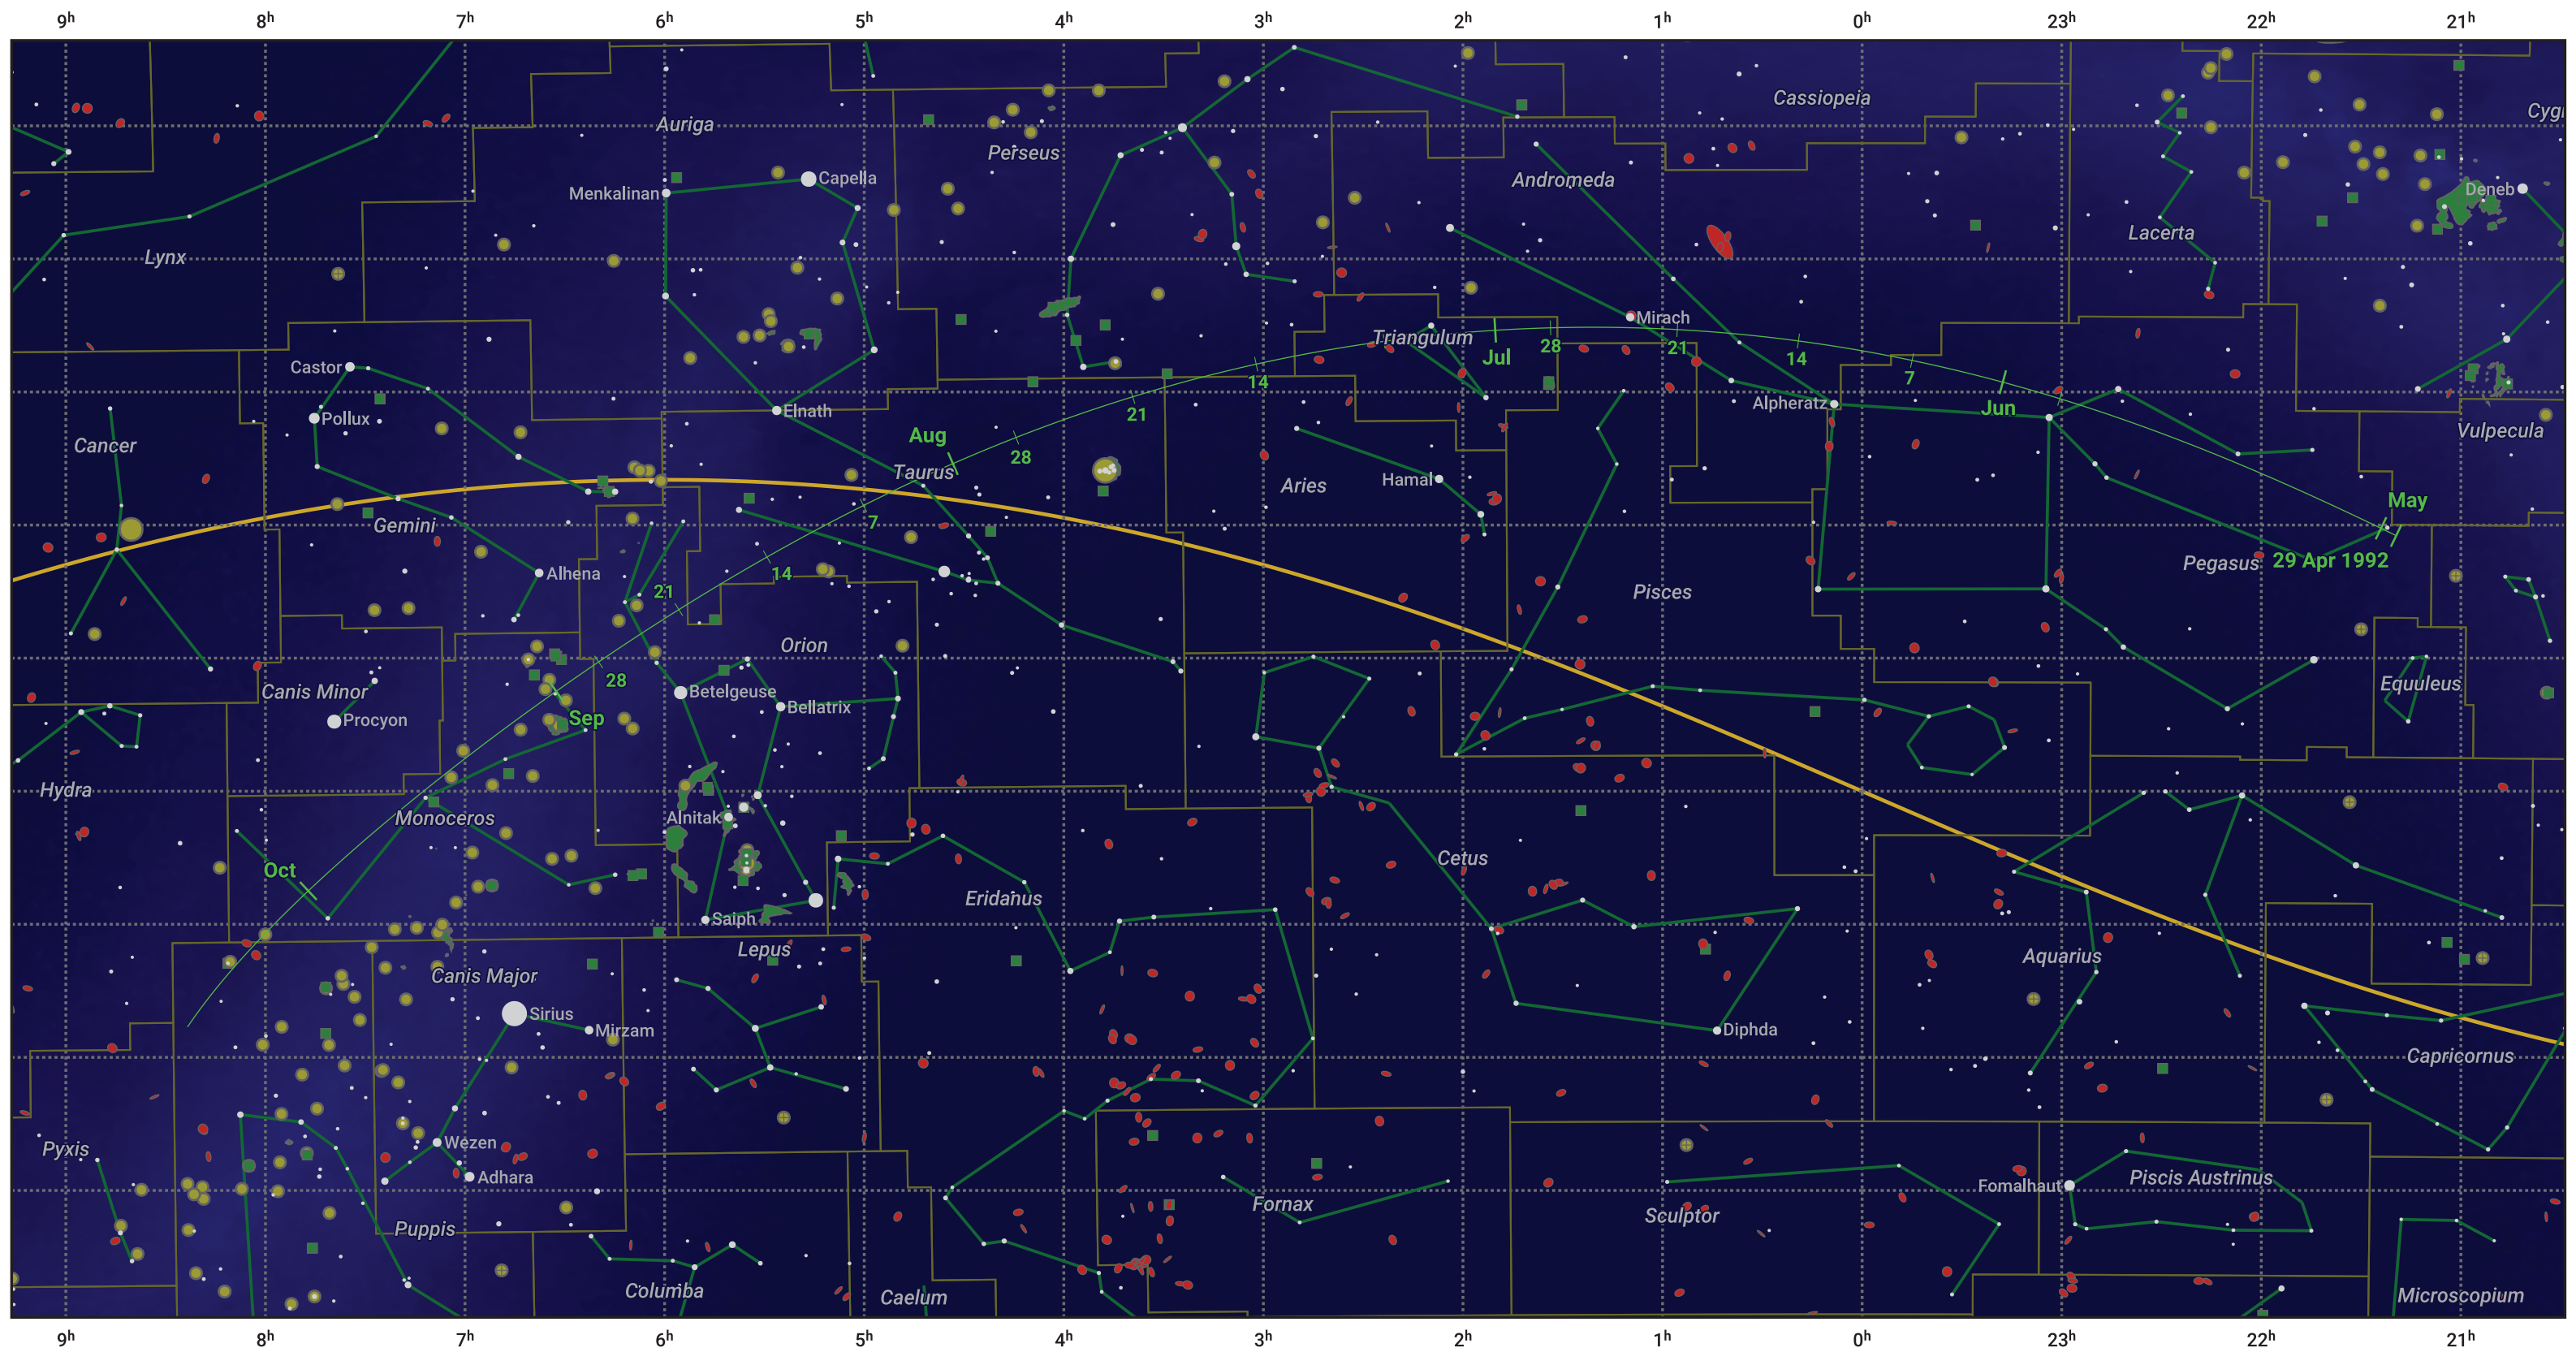

The path of 21P/Giacobini-Zinner starting on 29 Apr 1992

© Dominic Ford 2011–2024. Date markers placed at midnight UTC. Downloaded from <https://in-the-sky.org>

Magnitude scale: -5.0 -4.0 -3.0 -2.0 -1.0 -2.0

Ecliptic Plane

- Galaxy
- Bright nebula
- Open cluster
- Globular cluster

Date	Mag
1992 May 1	13.2
1992 May 18	12.3
1992 Jun 6	11.3
1992 Jun 27	10.2
1992 Jul 1	10.1
1992 Sep 1	10.4
1992 Sep 22	11.3
1992 Oct 14	12.3