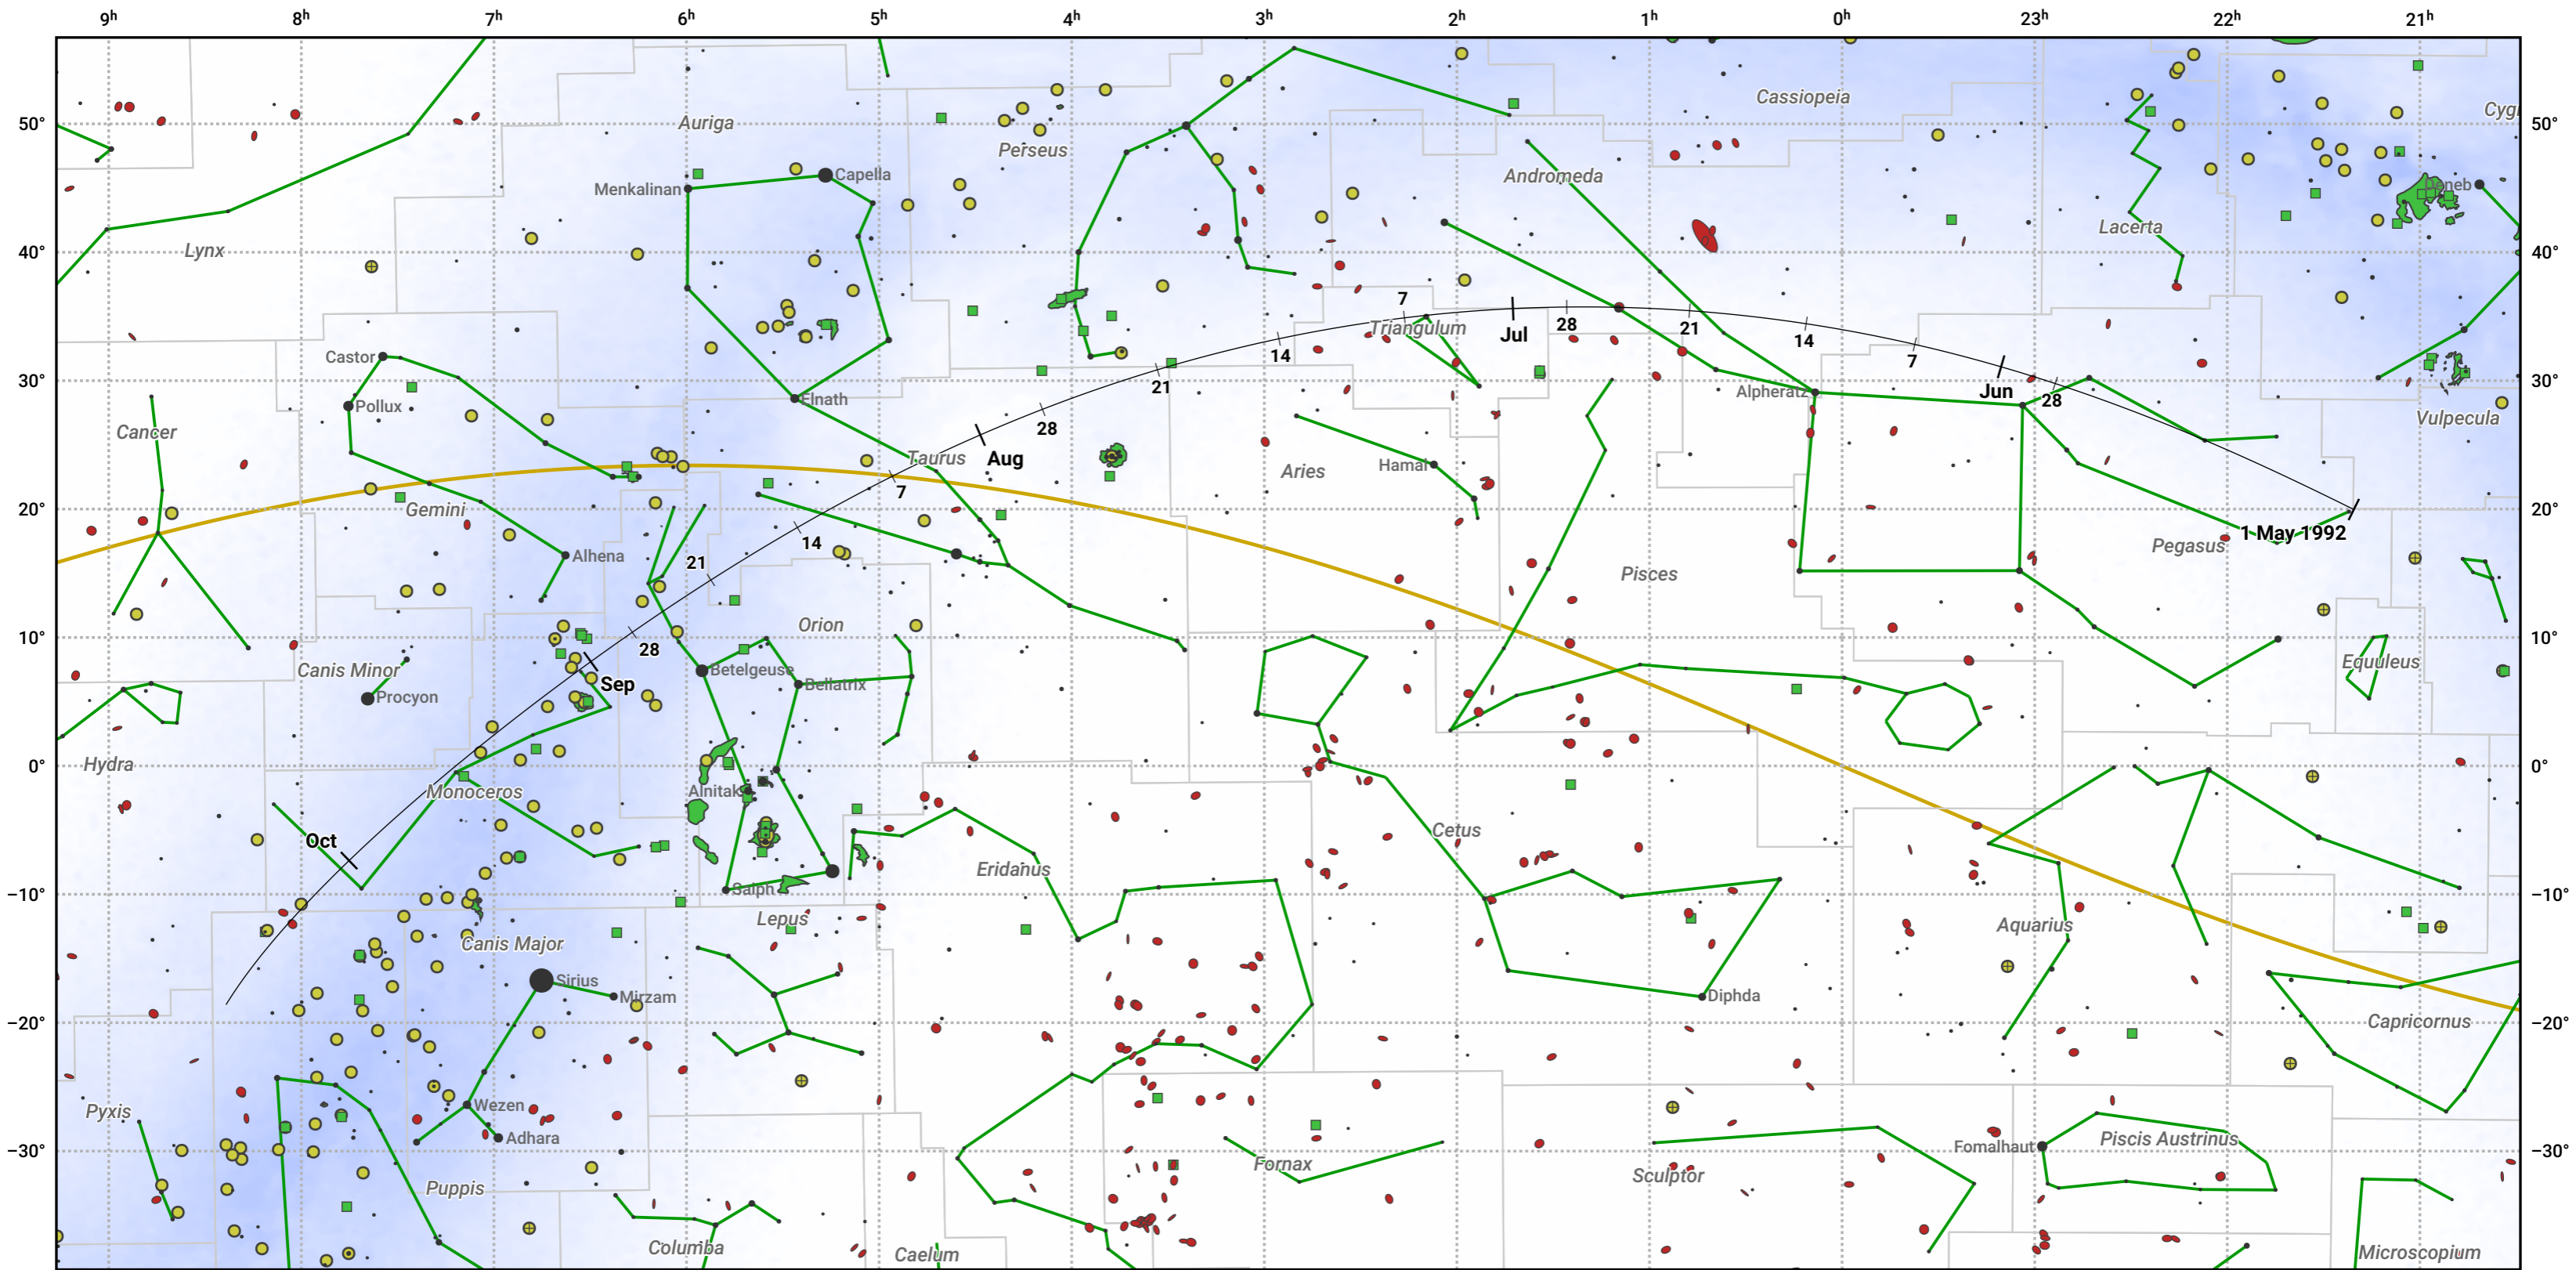

The path of 21P/Giacobini-Zinner starting on 1 May 1992

© Dominic Ford 2011–2024. Date markers placed at midnight UTC. Downloaded from <https://in-the-sky.org>

Magnitude scale: ● 5.0 ● 4.0 ● 3.0 ● 2.0 ● 1.0 ● 0.0 ● -1.0 ● -2.0

— Ecliptic Plane

● Galaxy ■ Bright nebula ● Open cluster ⊕ Globular cluster

Date	Mag
1992 May 1	13.3
1992 May 20	12.2
1992 Jun 8	11.2
1992 Jun 29	10.2
1992 Jul 1	10.1
1992 Sep 1	10.2
1992 Sep 23	11.2
1992 Oct 15	12.2