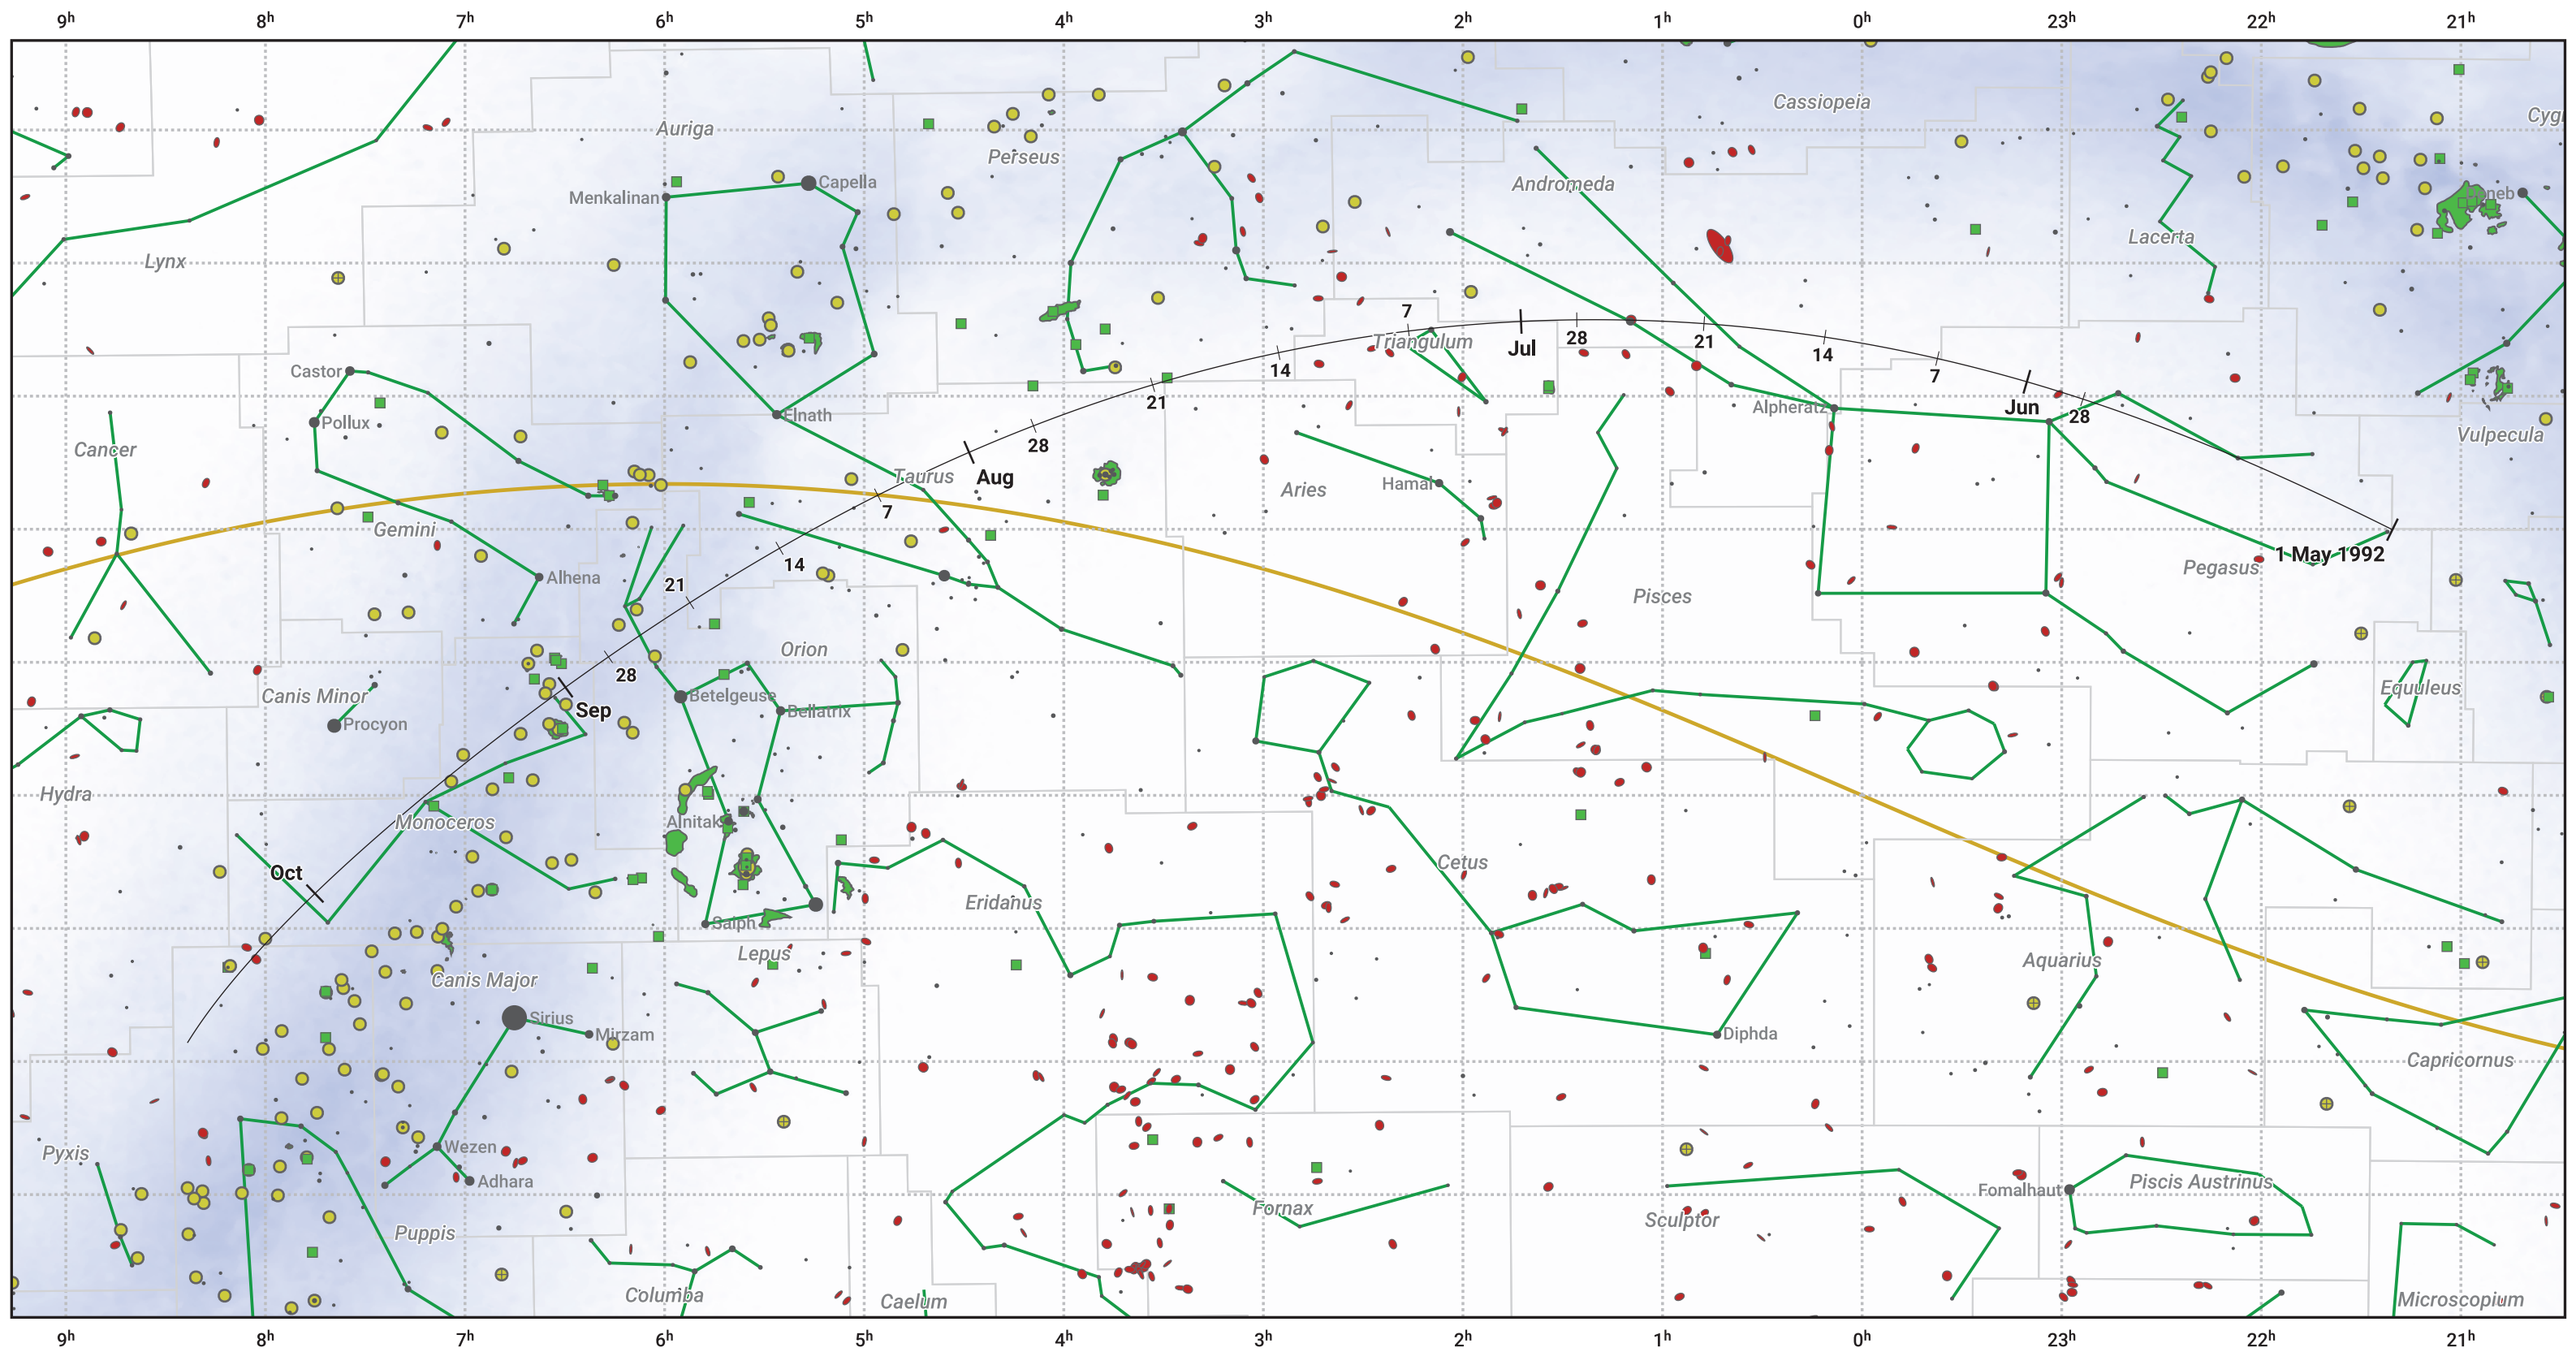

The path of 21P/Giacobini-Zinner starting on 1 May 1992

© Dominic Ford 2011–2024. Date markers placed at midnight UTC. Downloaded from <https://in-the-sky.org>

Magnitude scale: ● 5.0 ● 4.0 ● 3.0 ● 2.0 ● 1.0 ● 0.0 ● -1.0 ● -2.0

— Ecliptic Plane

● Galaxy ■ Bright nebula ● Open cluster ⊕ Globular cluster

Date	Mag
1992 May 1	13.3
1992 May 20	12.2
1992 Jun 8	11.2
1992 Jun 29	10.2
1992 Jul 1	10.1
1992 Sep 1	10.2
1992 Sep 23	11.2
1992 Oct 15	12.2