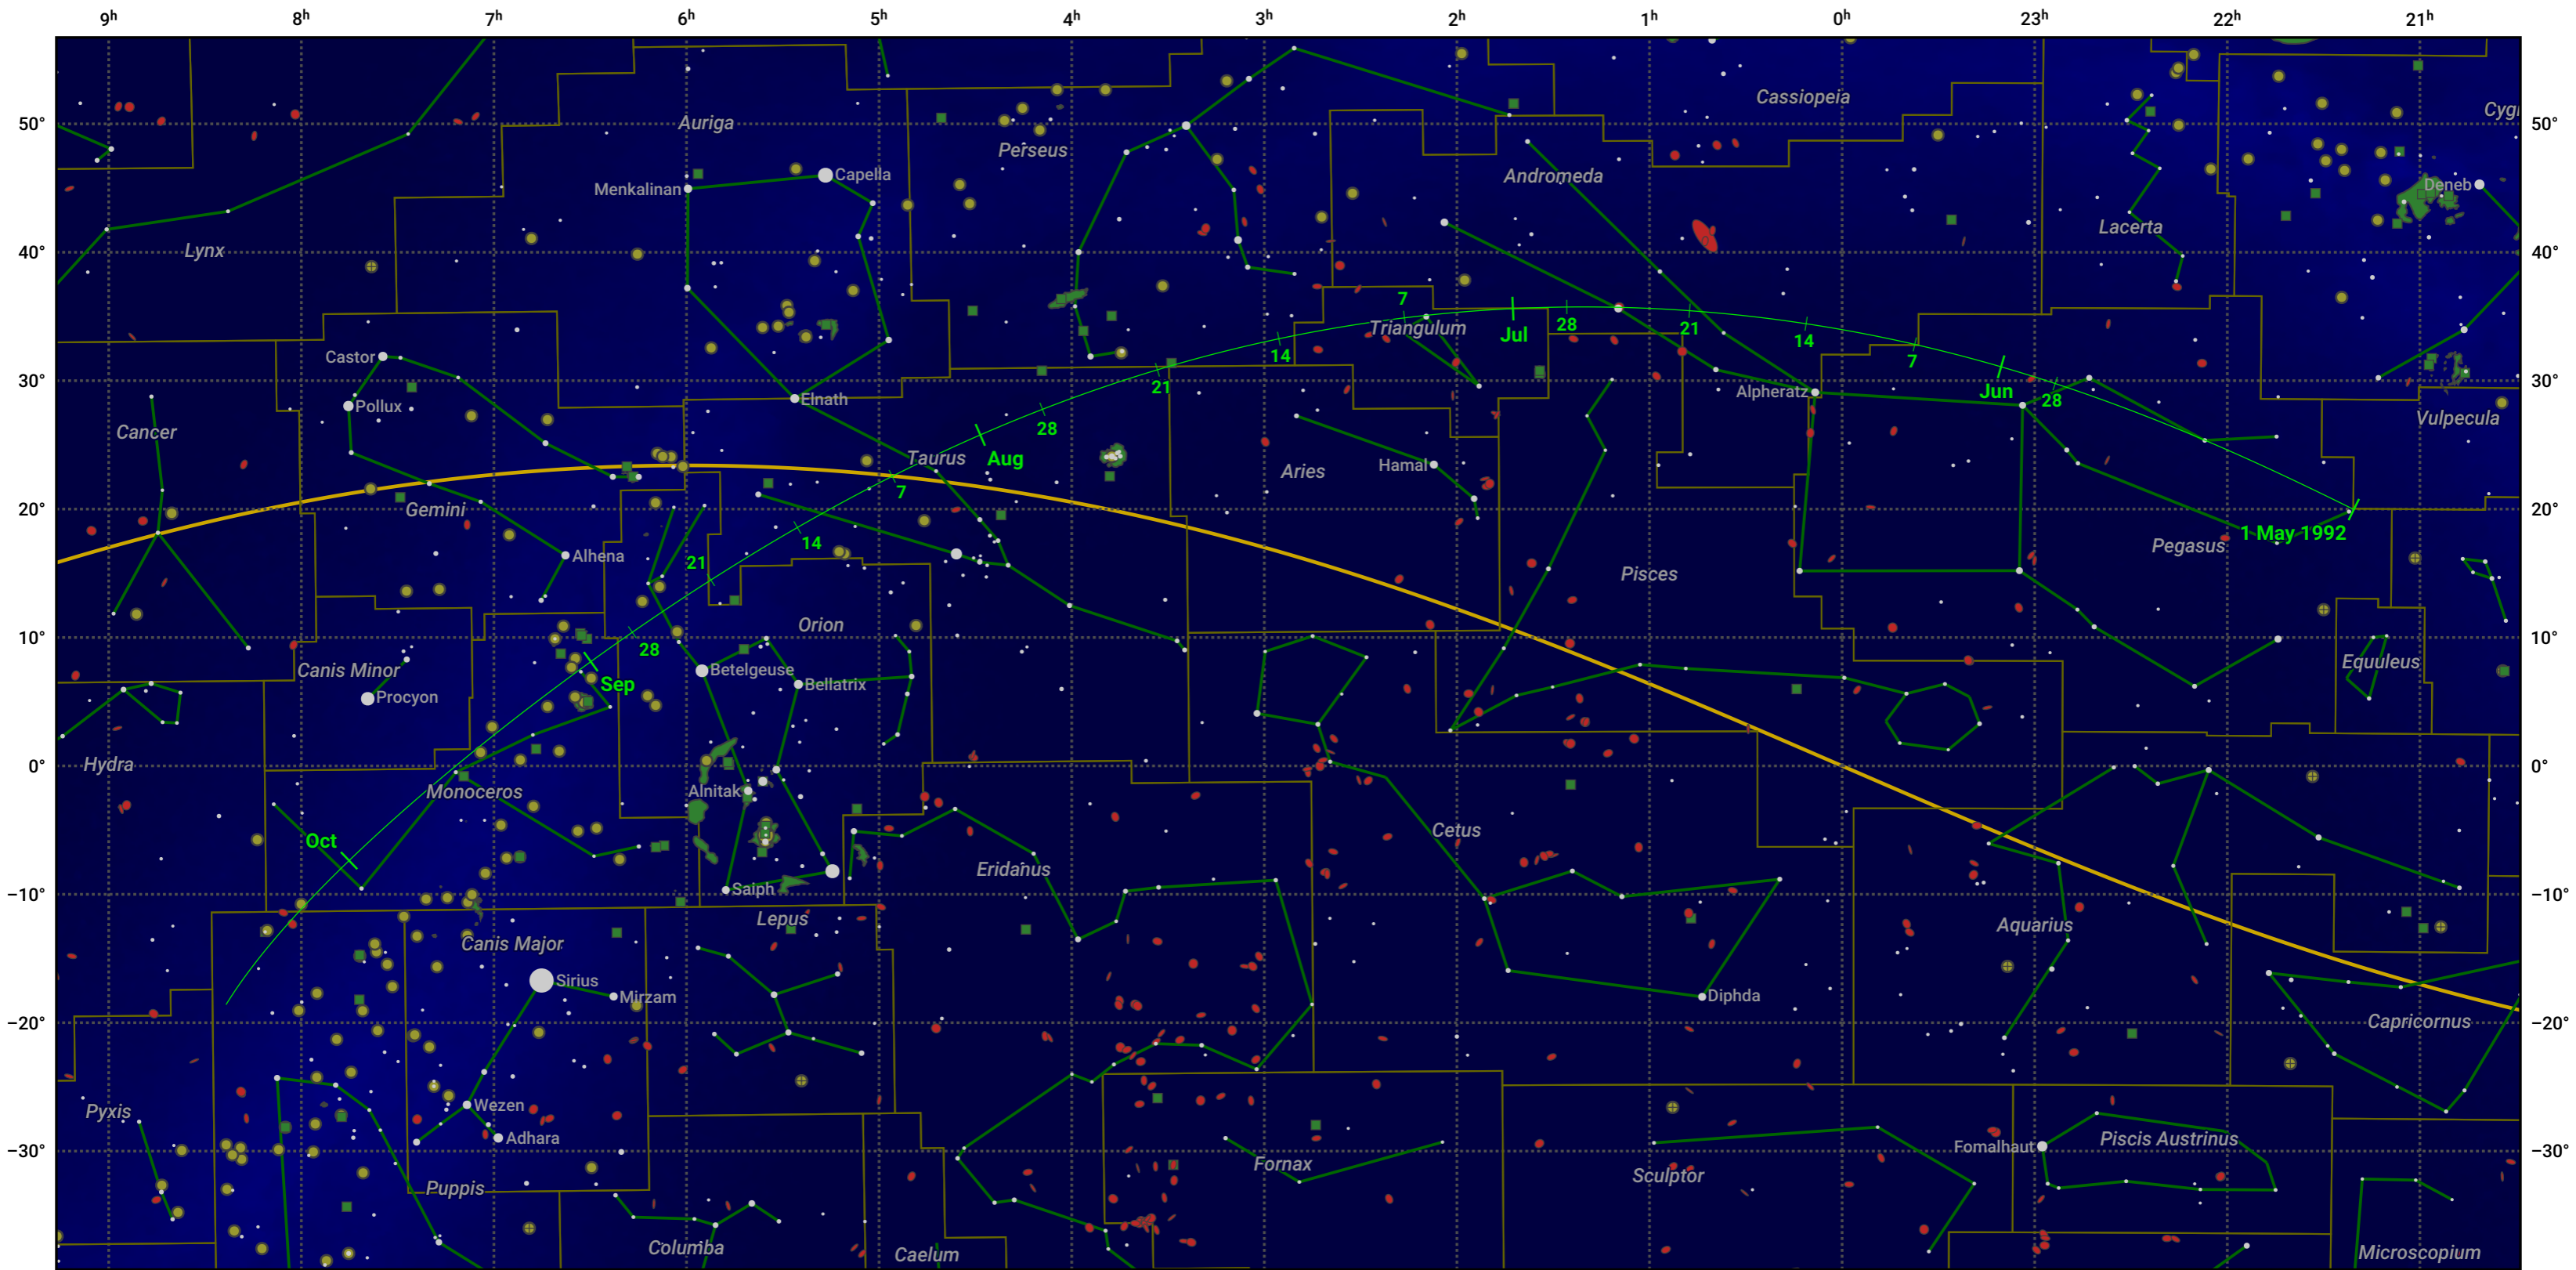

The path of 21P/Giacobini-Zinner starting on 1 May 1992

© Dominic Ford 2011–2024. Date markers placed at midnight UTC. Downloaded from <https://in-the-sky.org>

Magnitude scale: ● -5.0 ● -4.0 ● -3.0 ● -2.0 ● -1.0 ● 0.0 ● -1.0 ● -2.0

— Ecliptic Plane

● Galaxy ■ Bright nebula ● Open cluster ● Globular cluster

Date	Mag
1992 May 1	13.3
1992 May 20	12.2
1992 Jun 8	11.2
1992 Jun 29	10.2
1992 Jul 1	10.1
1992 Sep 1	10.2
1992 Sep 23	11.2
1992 Oct 15	12.2