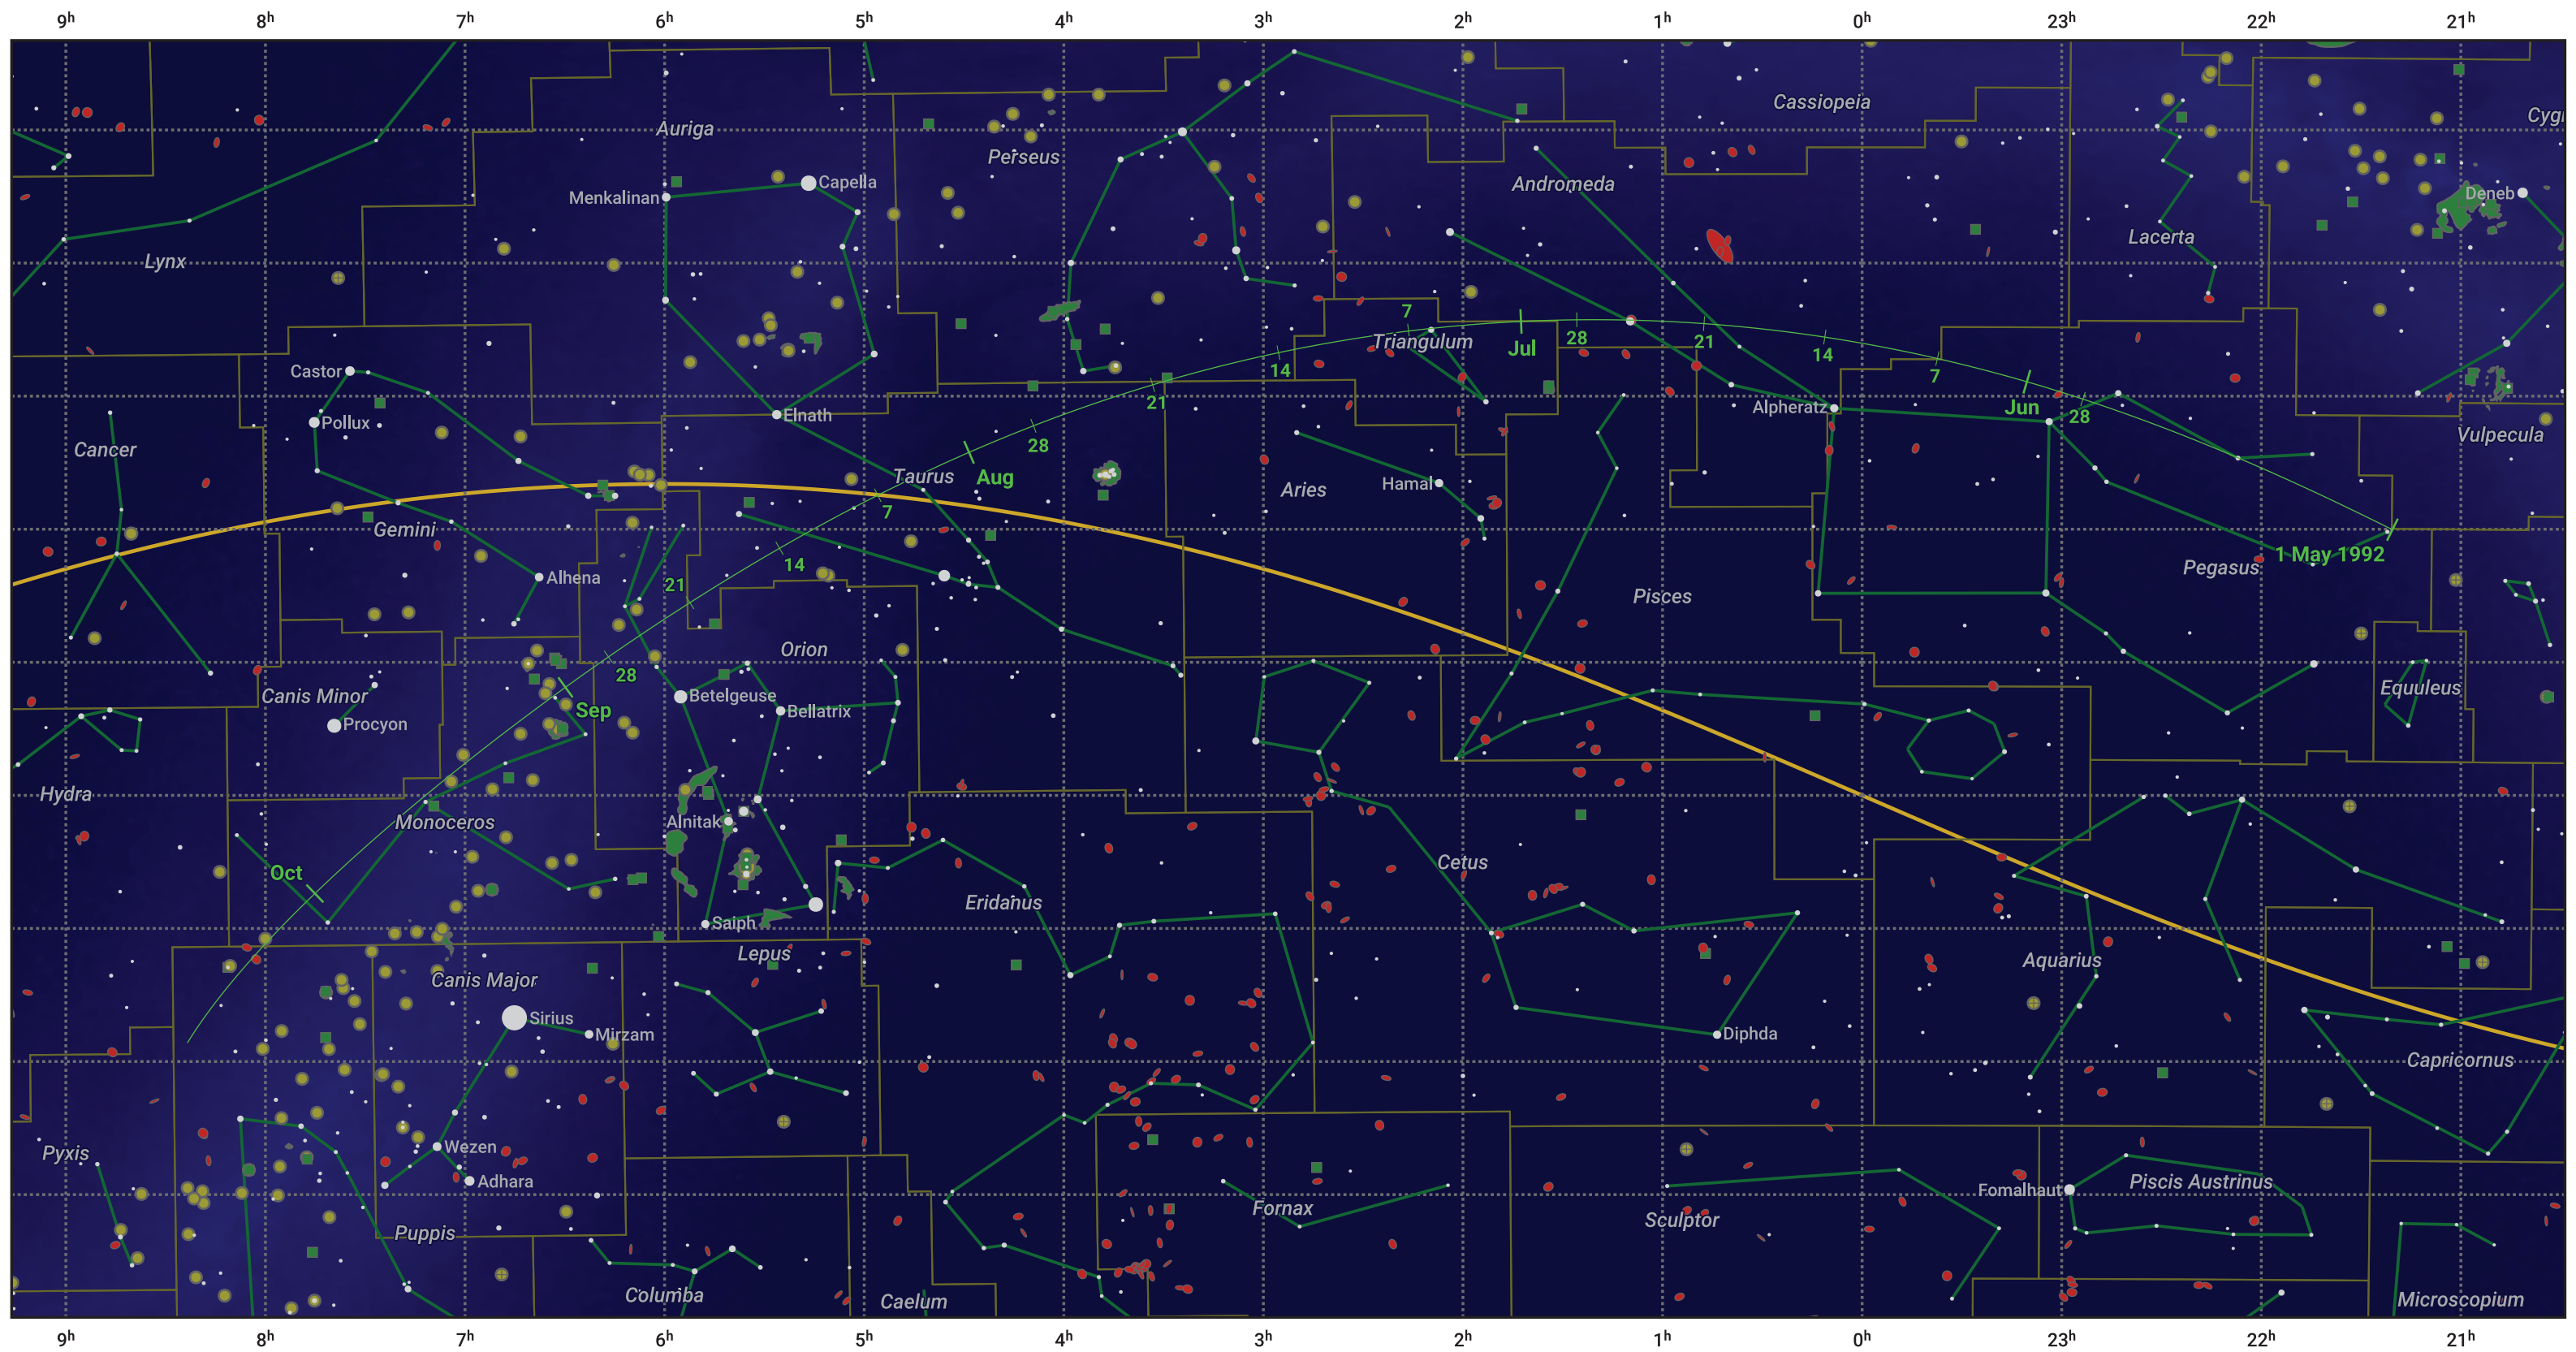

The path of 21P/Giacobini-Zinner starting on 1 May 1992

© Dominic Ford 2011–2024. Date markers placed at midnight UTC. Downloaded from <https://in-the-sky.org>

Magnitude scale: -5.0 -4.0 -3.0 -2.0 -1.0 -2.0

Ecliptic Plane

Galaxy Bright nebula Open cluster Globular cluster

Date	Mag
1992 May 1	13.3
1992 May 20	12.2
1992 Jun 8	11.2
1992 Jun 29	10.2
1992 Jul 1	10.1
1992 Sep 1	10.2
1992 Sep 23	11.2
1992 Oct 15	12.2