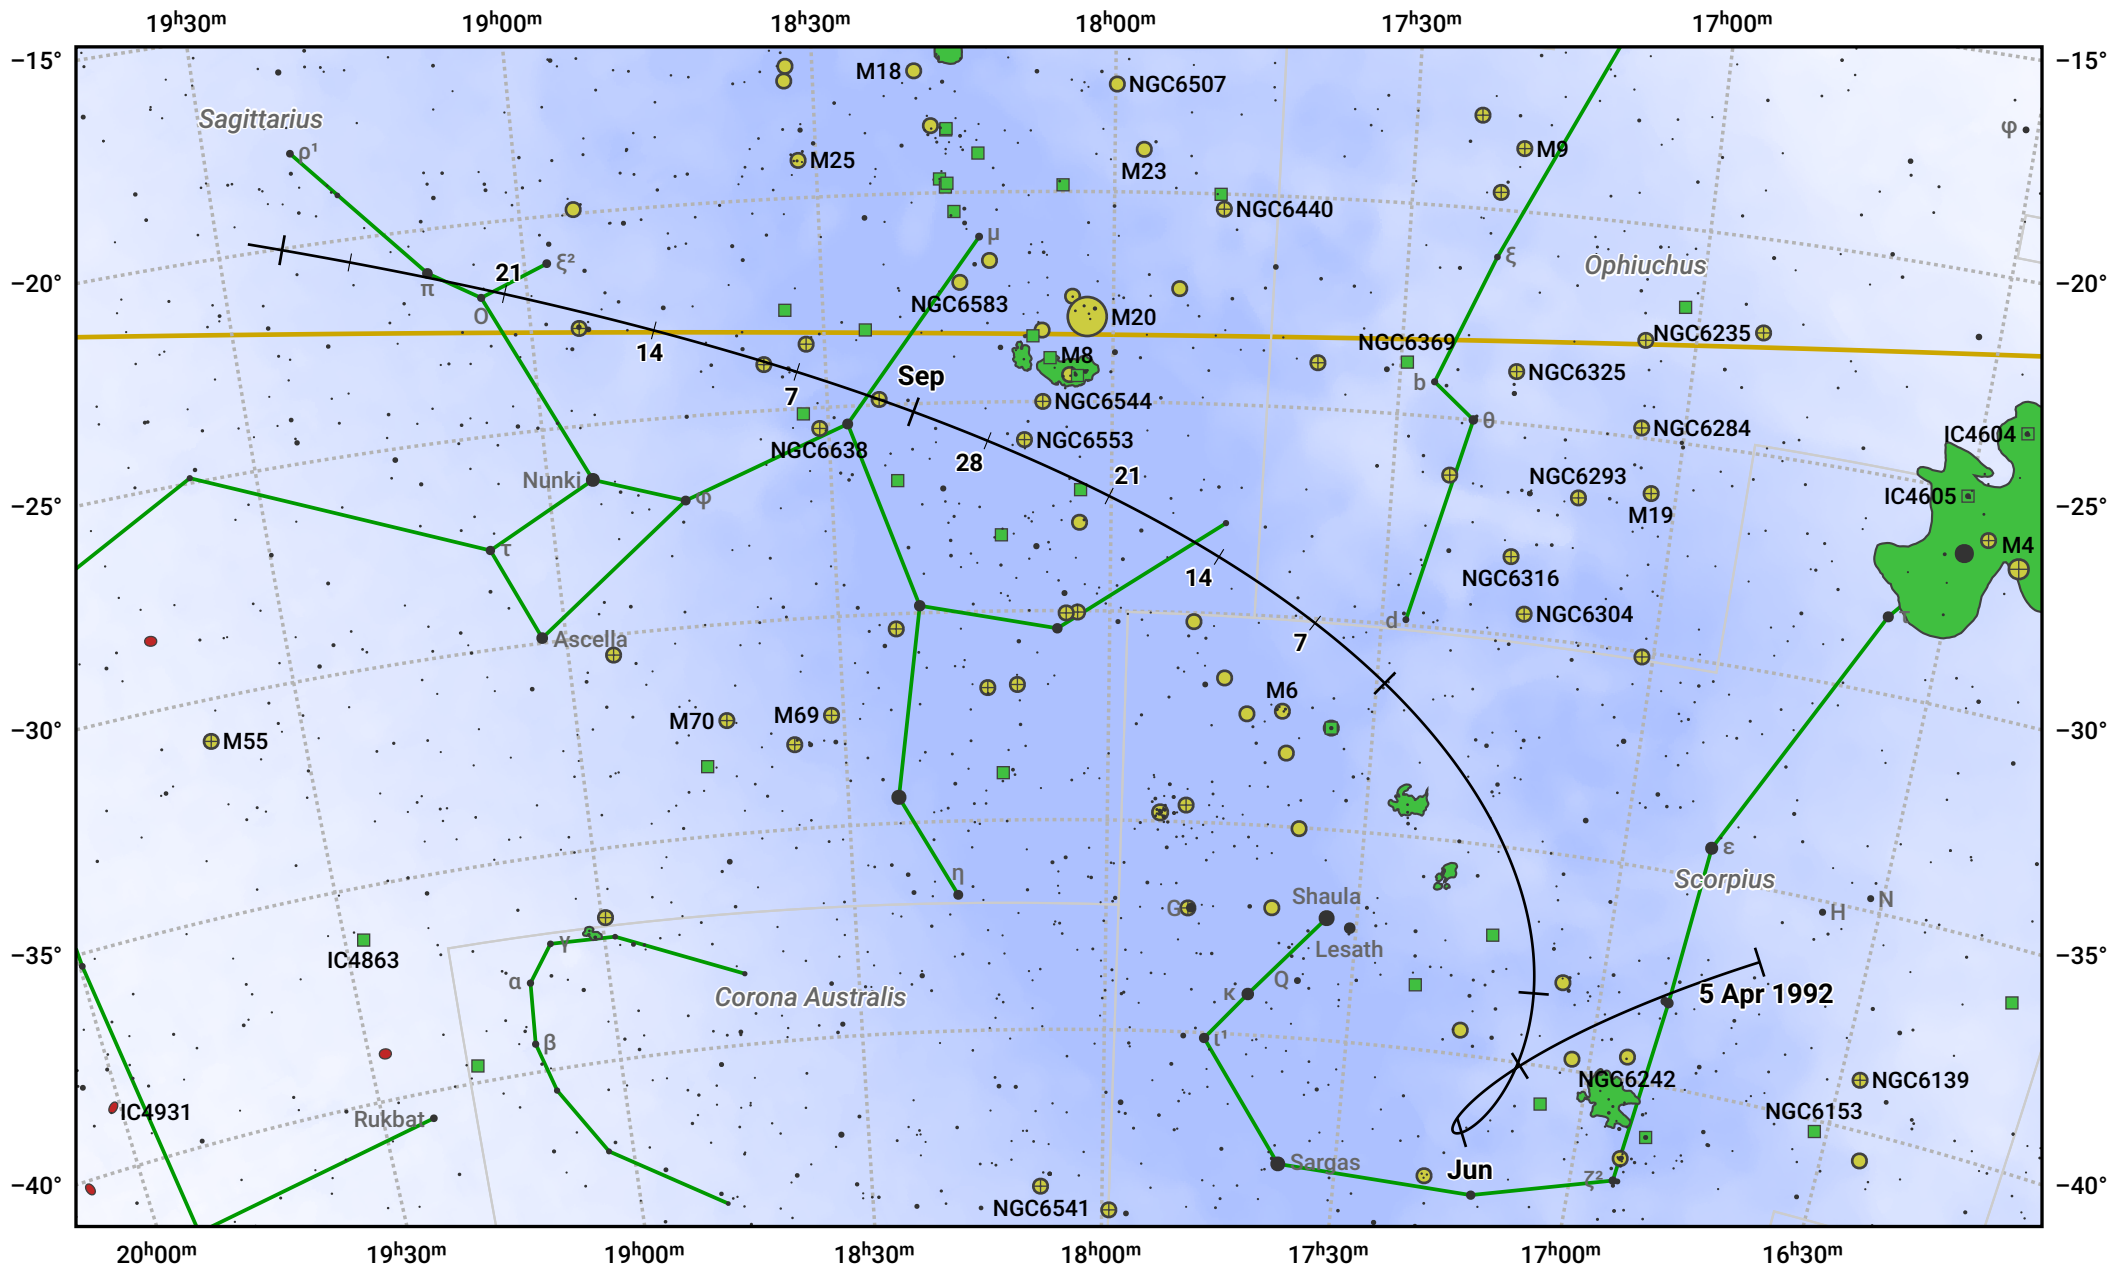

# The path of 37P/Forbes starting on 5 Apr 1992

© Dominic Ford 2011–2024. Date markers placed at midnight UTC. Downloaded from <https://in-the-sky.org>

Magnitude scale: 8.0 7.0 6.0 5.0 4.0 3.0 2.0 1.0

— Ecliptic Plane

● Galaxy    ■ Bright nebula    ● Open cluster    ⊕ Globular cluster

Date	Mag
1992 May 1	11.4
1992 May 31	10.4
1992 Jul 1	9.9
1992 Sep 1	10.9
1992 Sep 18	11.4