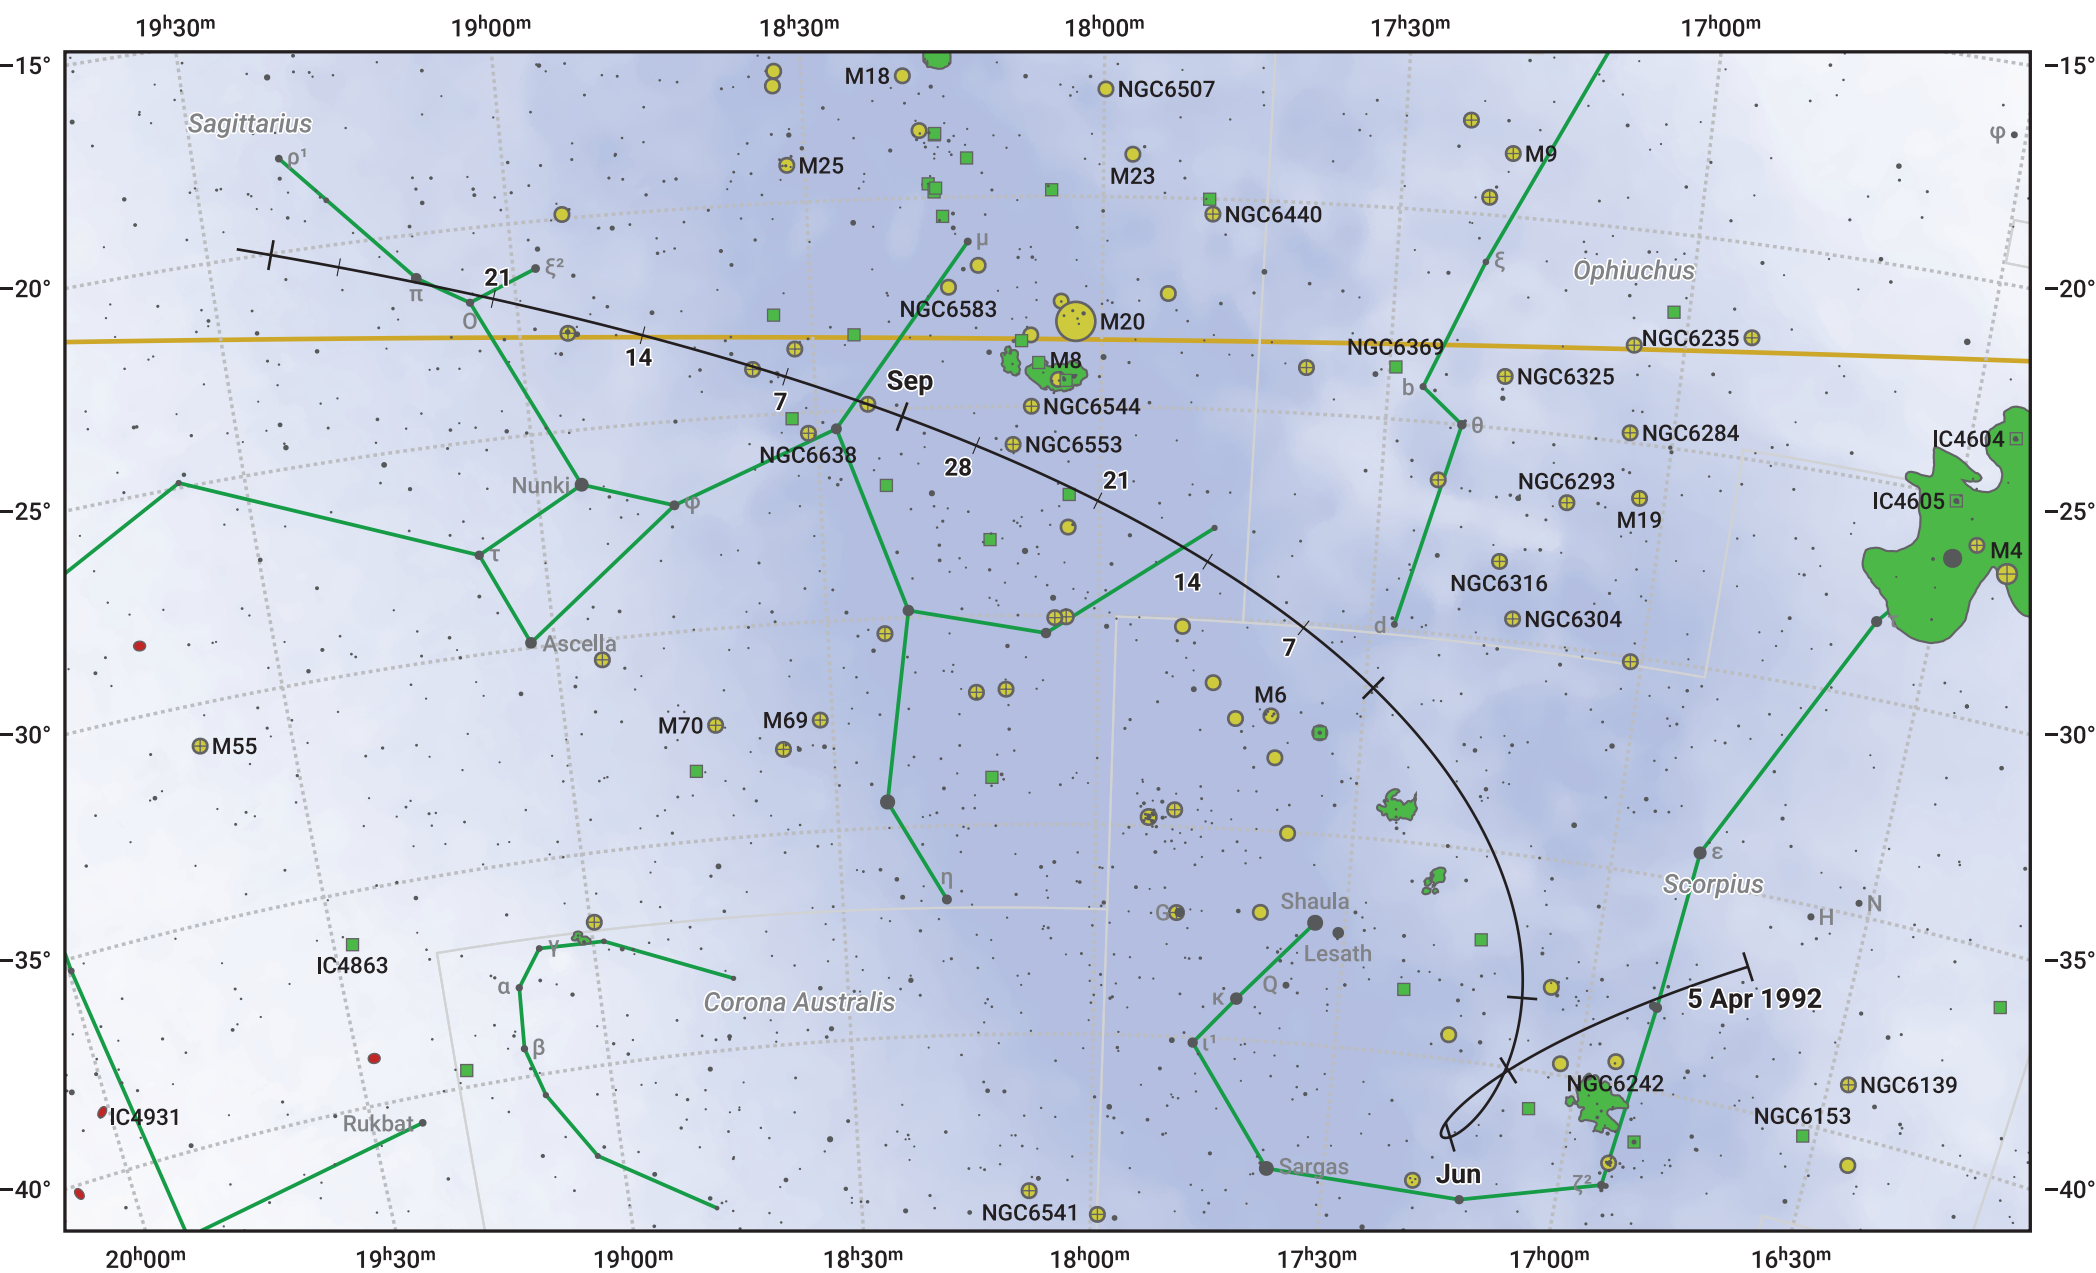

The path of 37P/Forbes starting on 5 Apr 1992

© Dominic Ford 2011–2024. Date markers placed at midnight UTC. Downloaded from <https://in-the-sky.org>

Magnitude scale: 8.0 7.0 6.0 5.0 4.0 3.0 2.0 1.0

— Ecliptic Plane

- Galaxy
- Bright nebula
- Open cluster
- ⊕ Globular cluster

Date	Mag
1992 May 1	11.4
1992 May 31	10.4
1992 Jul 1	9.9
1992 Sep 1	10.9
1992 Sep 18	11.4