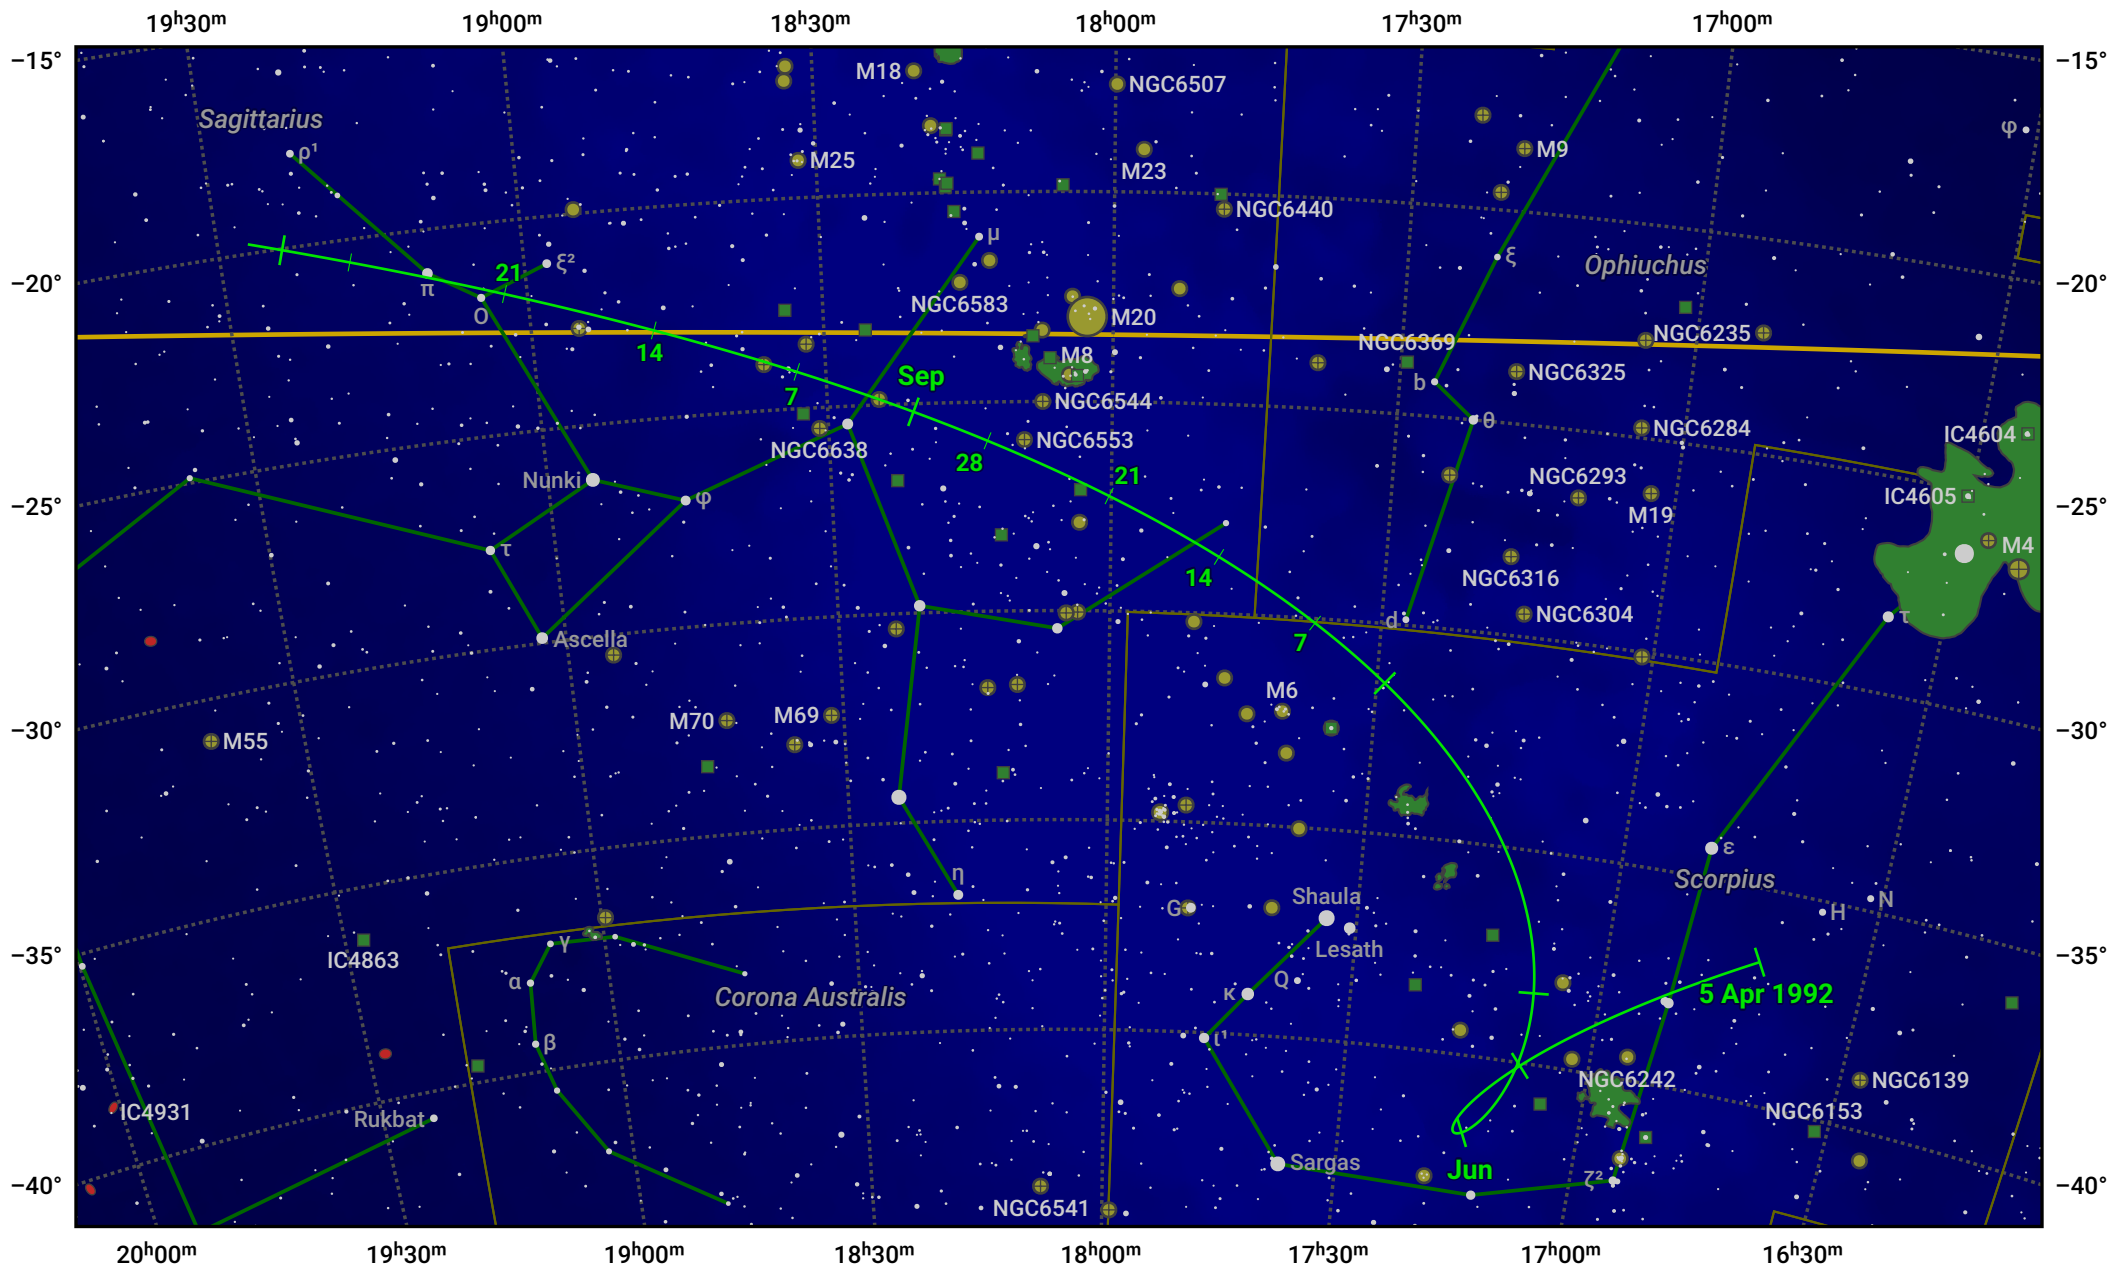

The path of 37P/Forbes starting on 5 Apr 1992

© Dominic Ford 2011–2024. Date markers placed at midnight UTC. Downloaded from <https://in-the-sky.org>

Magnitude scale: 8.0 7.0 6.0 5.0 4.0 3.0 2.0 1.0

— Ecliptic Plane

- Galaxy
- Bright nebula
- Open cluster
- Globular cluster

Date	Mag
1992 May 1	11.4
1992 May 31	10.4
1992 Jul 1	9.9
1992 Sep 1	10.9
1992 Sep 18	11.4