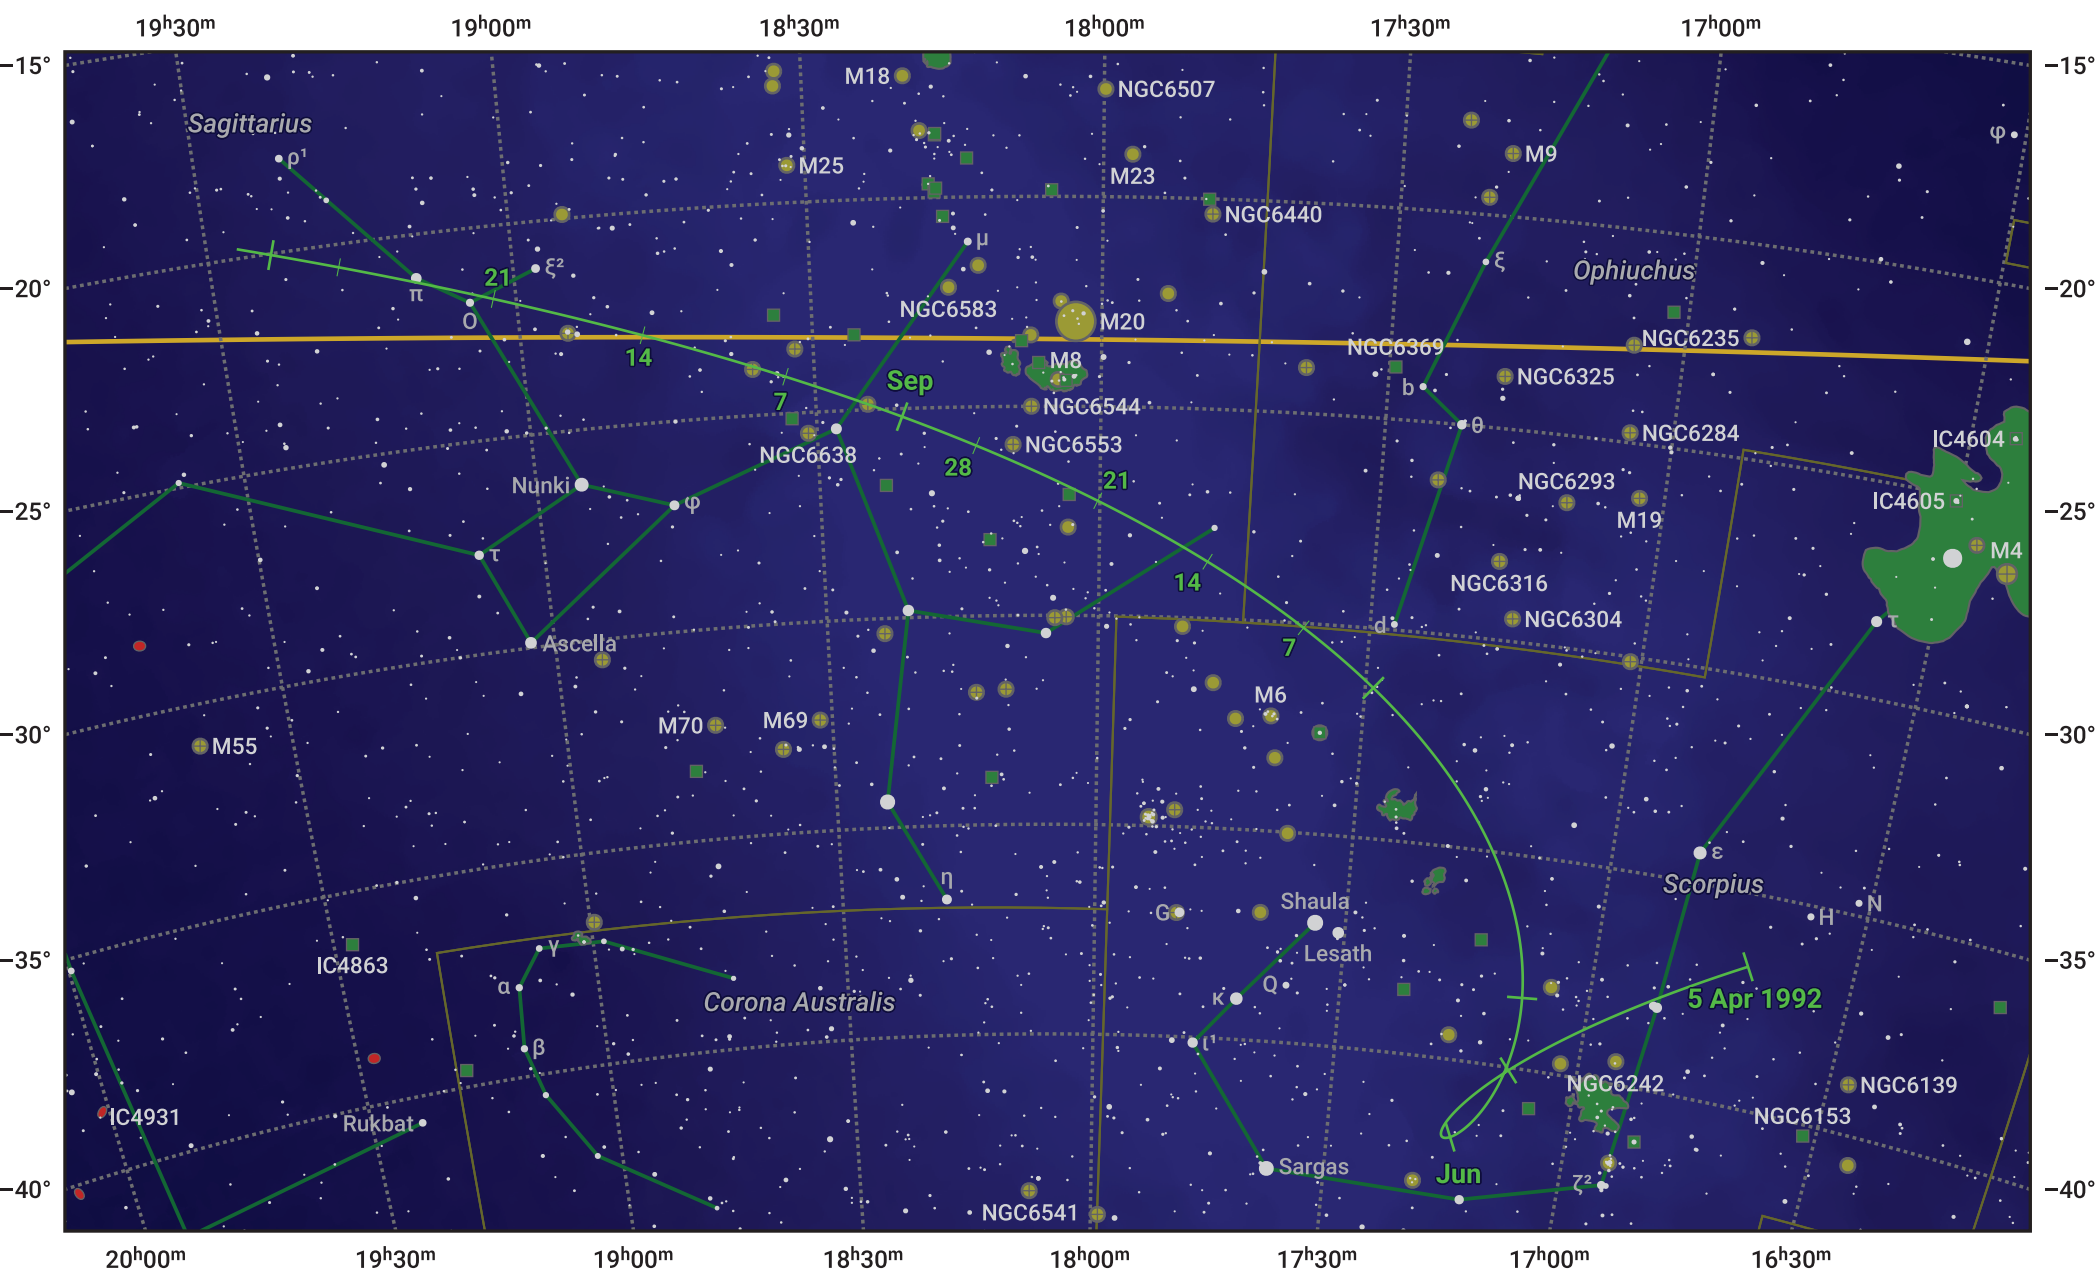

# The path of 37P/Forbes starting on 5 Apr 1992

© Dominic Ford 2011–2024. Date markers placed at midnight UTC. Downloaded from <https://in-the-sky.org>

Magnitude scale: 8.0 7.0 6.0 5.0 4.0 3.0 2.0 1.0

— Ecliptic Plane

- Galaxy
- Bright nebula
- Open cluster
- ⊕ Globular cluster

Date	Mag
1992 May 1	11.4
1992 May 31	10.4
1992 Jul 1	9.9
1992 Sep 1	10.9
1992 Sep 18	11.4