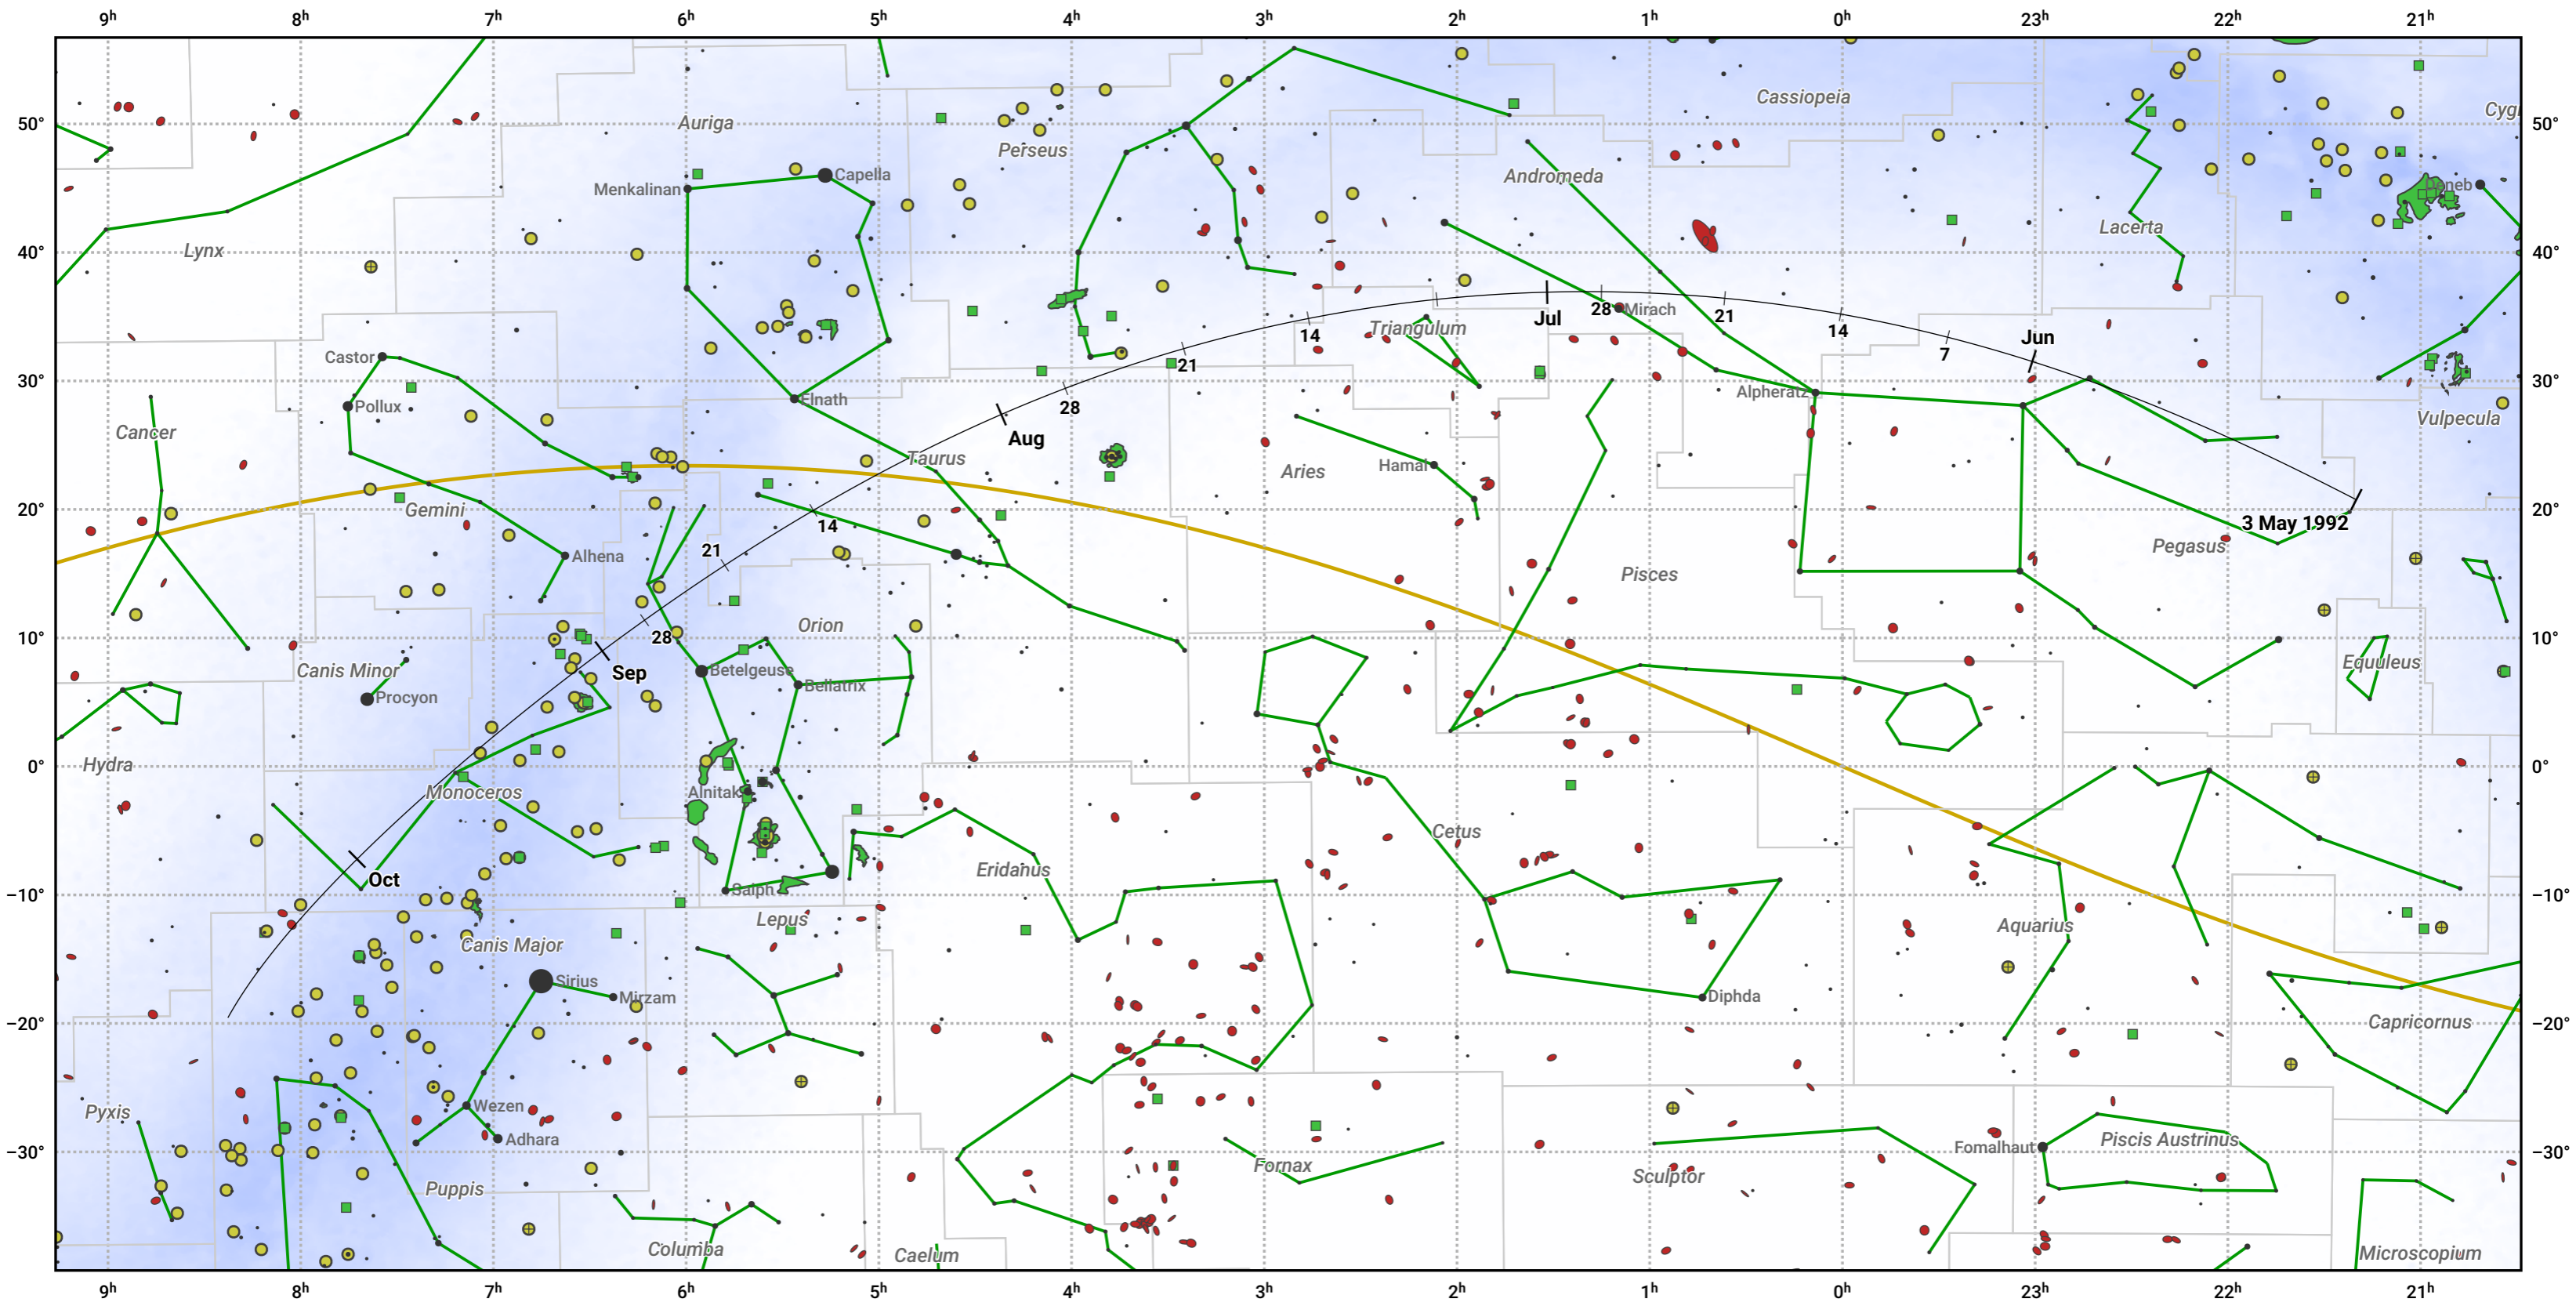

The path of 21P/Giacobini-Zinner starting on 3 May 1992

© Dominic Ford 2011–2024. Date markers placed at midnight UTC. Downloaded from <https://in-the-sky.org>

Magnitude scale: · 5.0 · 4.0 · 3.0 · 2.0 · 1.0 ● 0.0 ● -1.0 ● -2.0

— Ecliptic Plane

● Galaxy ■ Bright nebula ● Open cluster ⊕ Globular cluster

Date	Mag
1992 May 22	12.2
1992 Jun 10	11.2
1992 Jul 1	10.1
1992 Sep 1	10.1
1992 Sep 26	11.2
1992 Oct 18	12.2