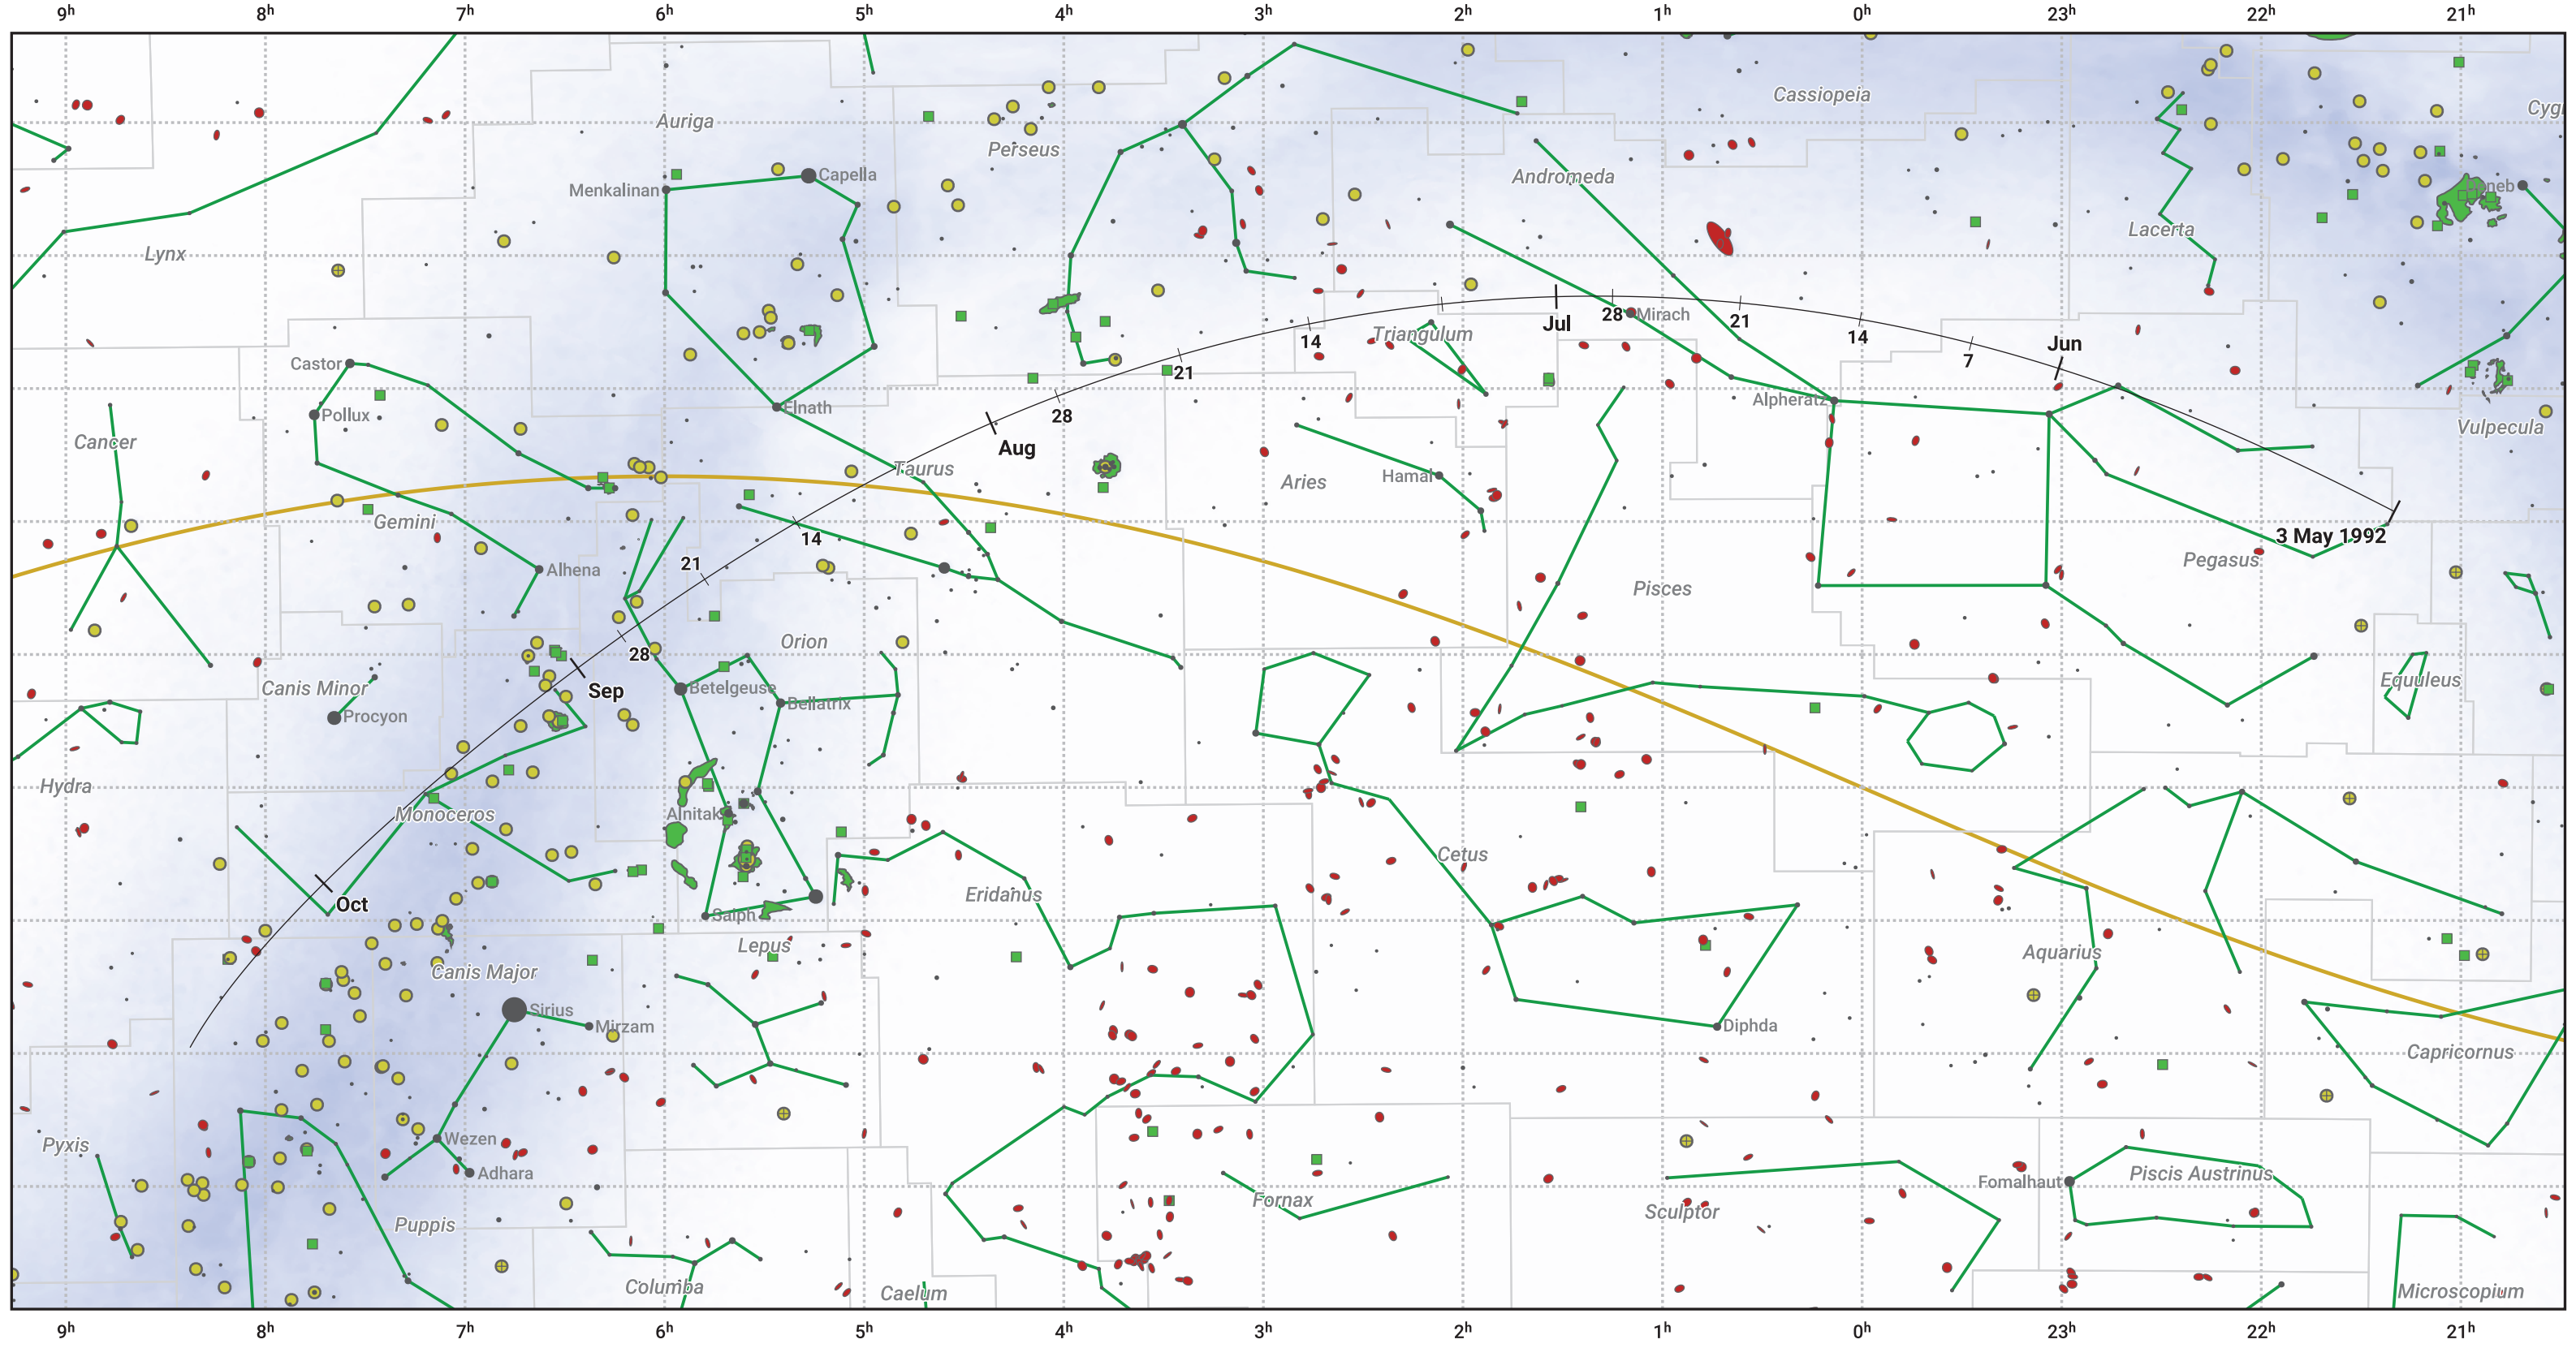

The path of 21P/Giacobini-Zinner starting on 3 May 1992

© Dominic Ford 2011–2024. Date markers placed at midnight UTC. Downloaded from <https://in-the-sky.org>

Magnitude scale: · 5.0 · 4.0 · 3.0 · 2.0 · 1.0 ● 0.0 ● -1.0 ● -2.0

— Ecliptic Plane

● Galaxy ■ Bright nebula ● Open cluster ⊕ Globular cluster

Date	Mag
1992 May 22	12.2
1992 Jun 10	11.2
1992 Jul 1	10.1
1992 Sep 1	10.1
1992 Sep 26	11.2
1992 Oct 18	12.2